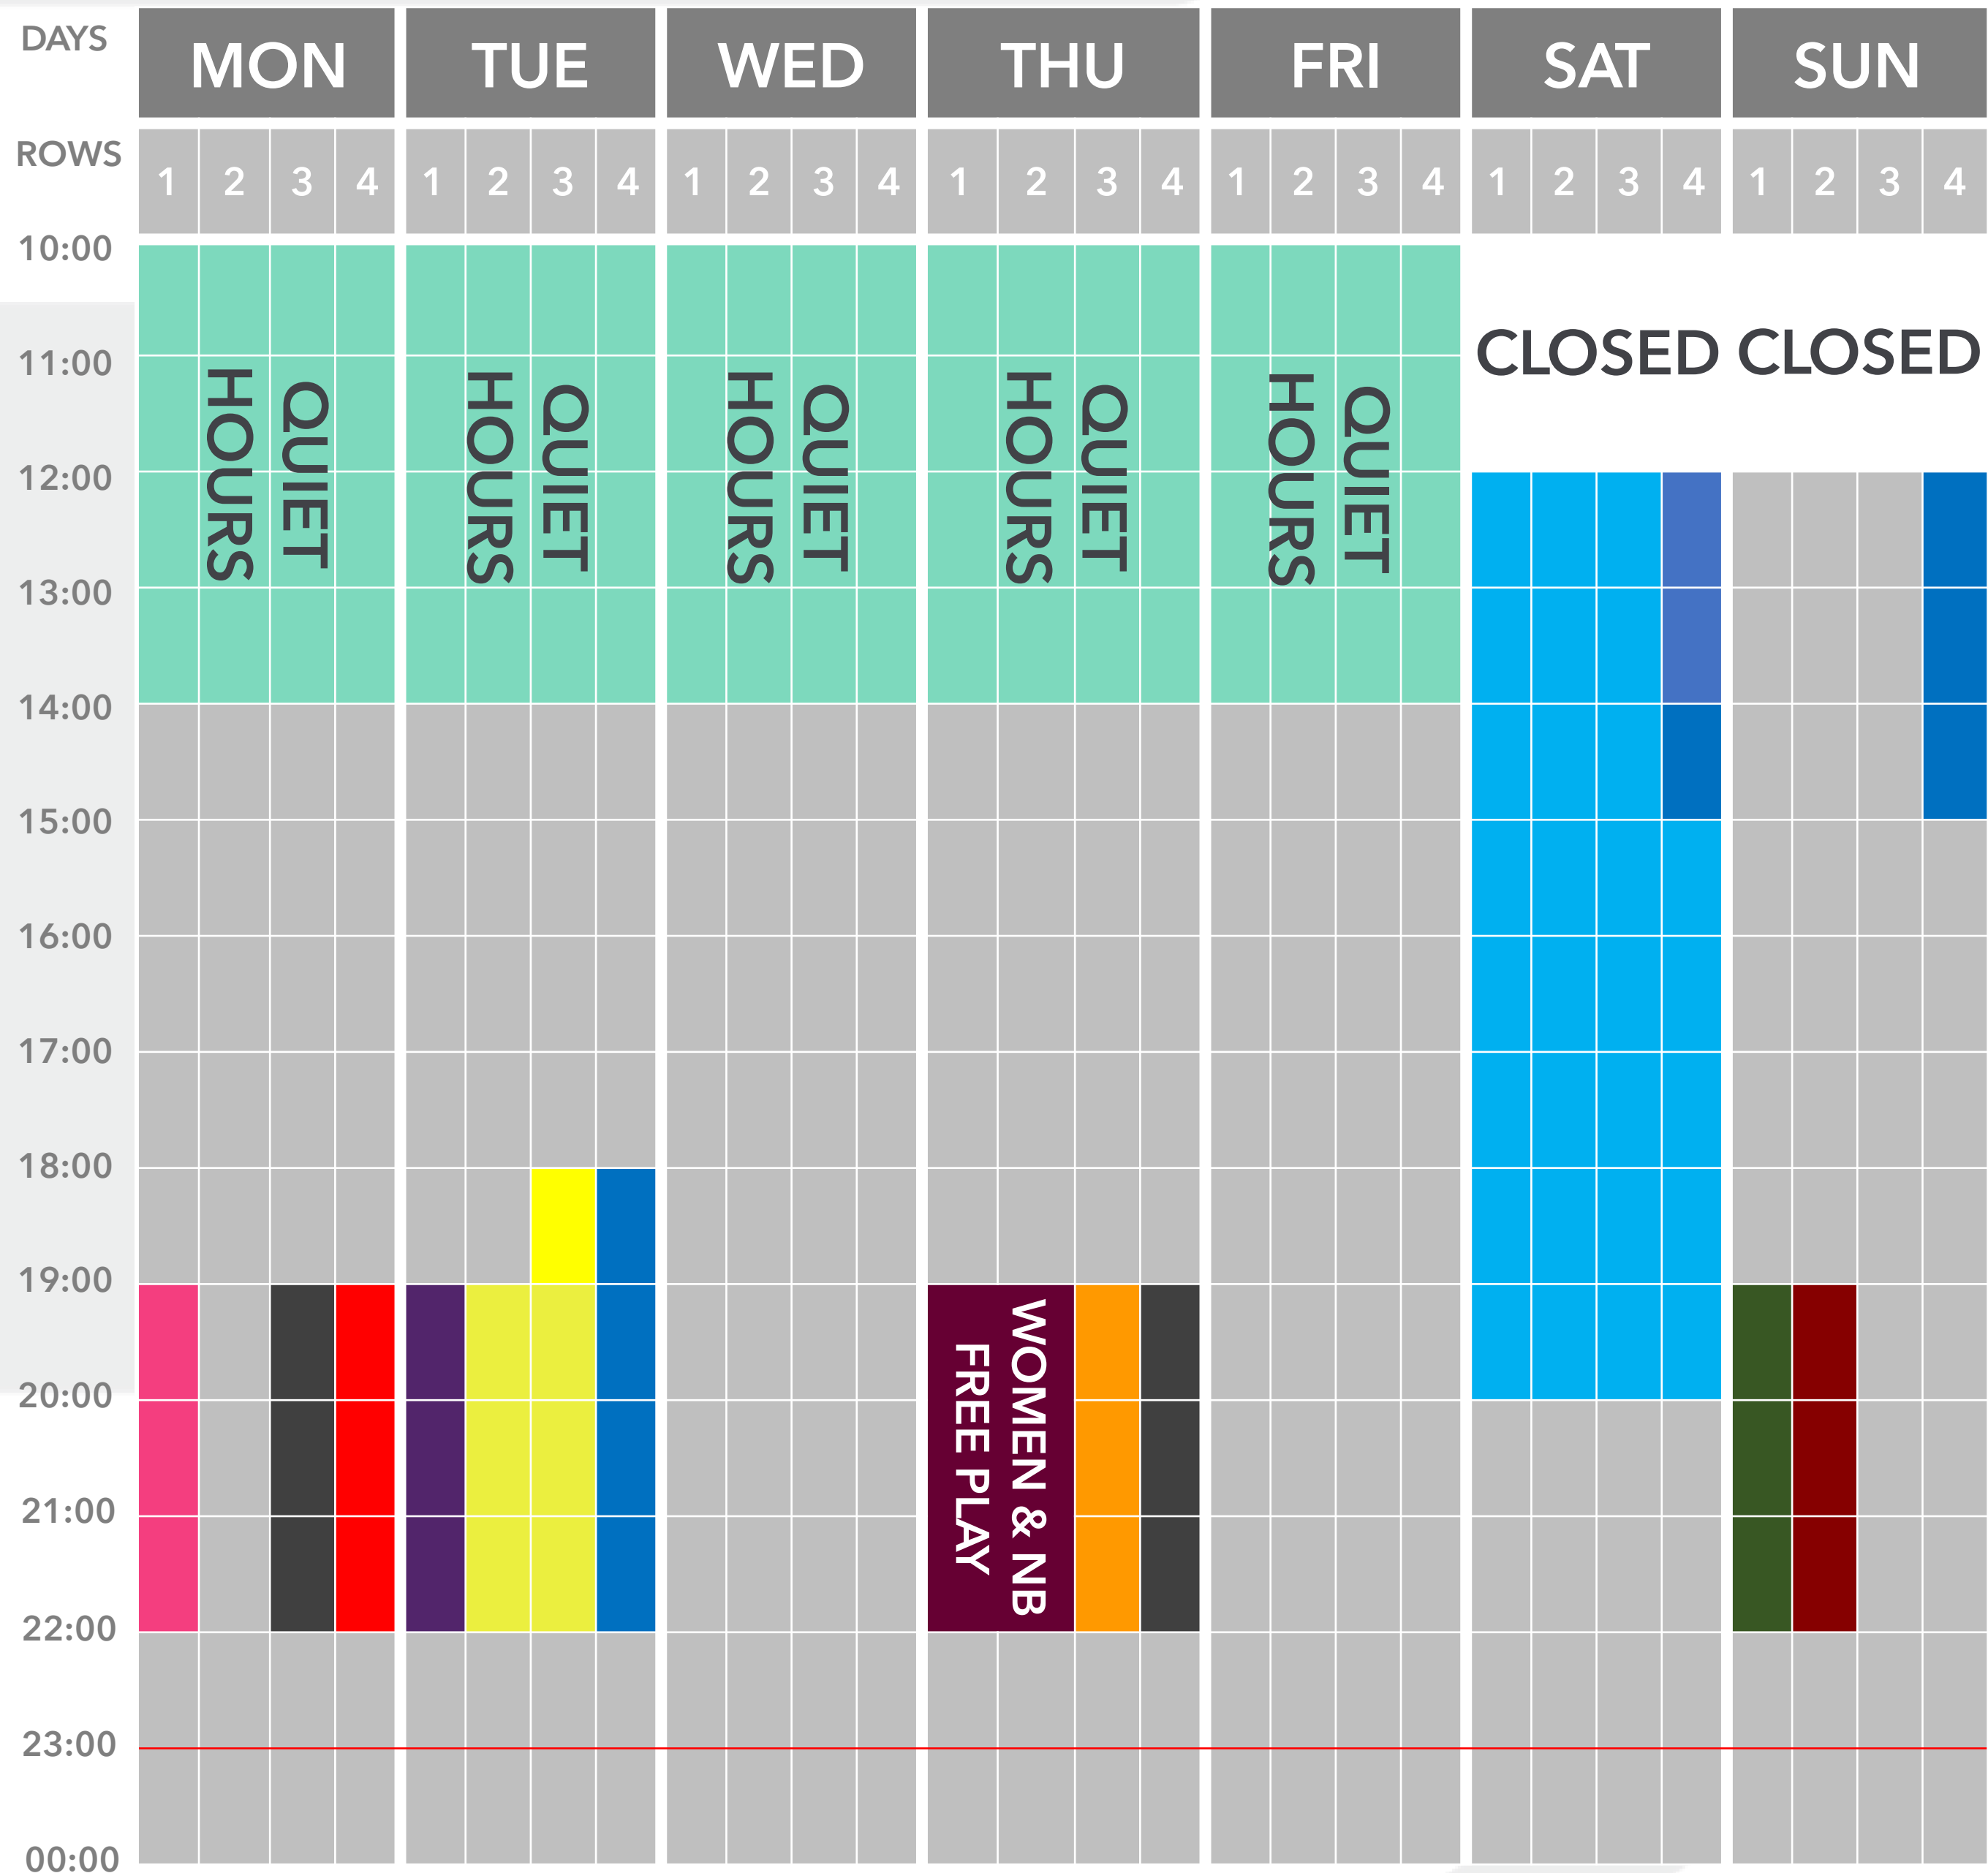

ESPORTS CENTRE TIMETABLE

WEEK 9 MON 29/11 - SUN 05/12

-  NUEL Women & NB League of Legends
-  Women & NB Only Free Play
-  NSE DOTA 2
-  NSE Rocket League
-  NSE CS:GO
-  Open as normal!
-  Hearthstone Tournament
-  NUEL Women & NB Valorant
-  NSE League of Legends
-  NSE Valorant
-  NSE Overwatch
-  NSE R6 Siege
-  Quiet Hours
-  External booking

THE ESPORTS CENTRE CLOSSES AT MIDNIGHT 00:00 - **LAST ENTRY** AT 23:00