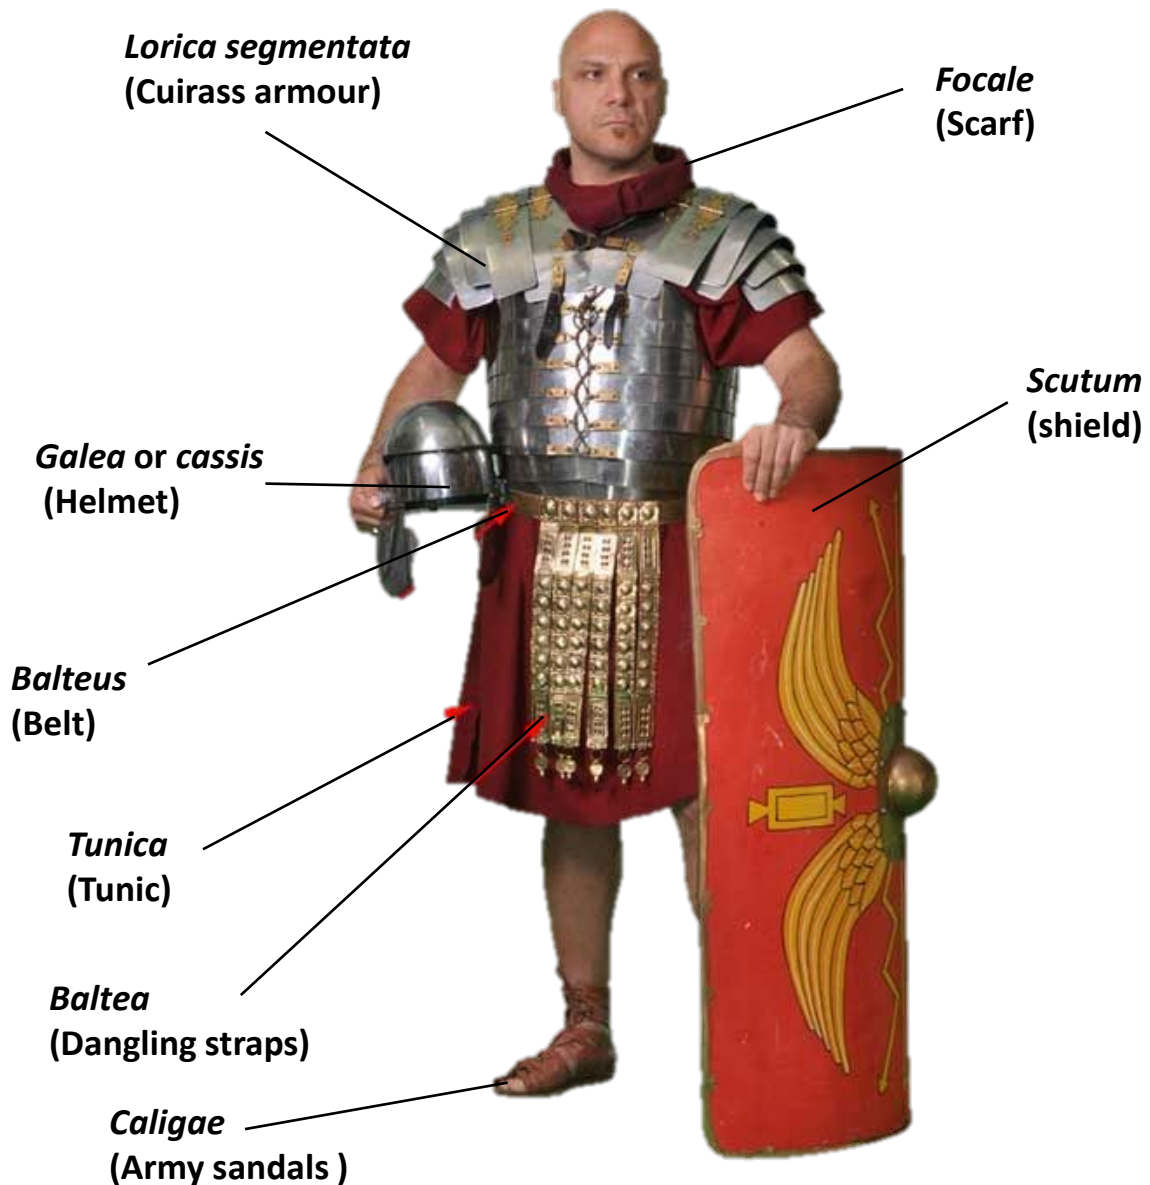

Roman Armour and Weapons

The kit of an *Eques* (Roman horseman)

The Roman Legion: Structure

The basic structure of the army is as follows:

Contubernium (tent group): consisted of 8 men.

Centuria (century): was made up of 10 contubernium with a total of 80 men commanded by a centurion.

The Roman Legion

Legend

1 Century = 80 Soldiers

1 Cohort = 6 Centuries