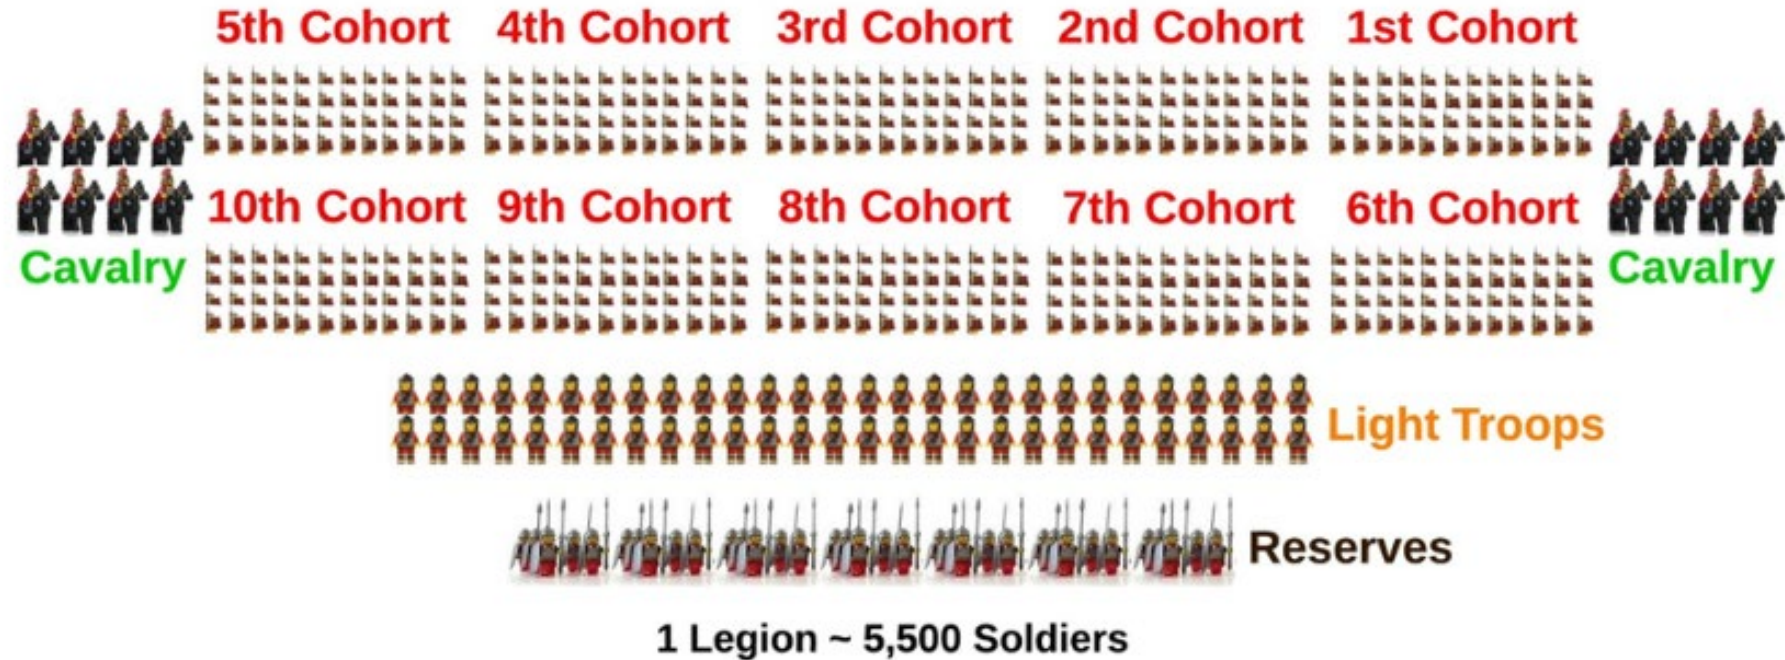

Roman Armour and Weapons

The kit of an *Eques* (Roman horseman)

The Roman Legion: Structure

The basic structure of the army is as follows:

Contubernium (tent group): consisted of 8 men.

Centuria (century): was made up of 10 contubernium with a total of 80 men commanded by a centurion.

The Roman Legion

Legend

1 Century = 80 Soldiers

1 Cohort = 6 Centuries