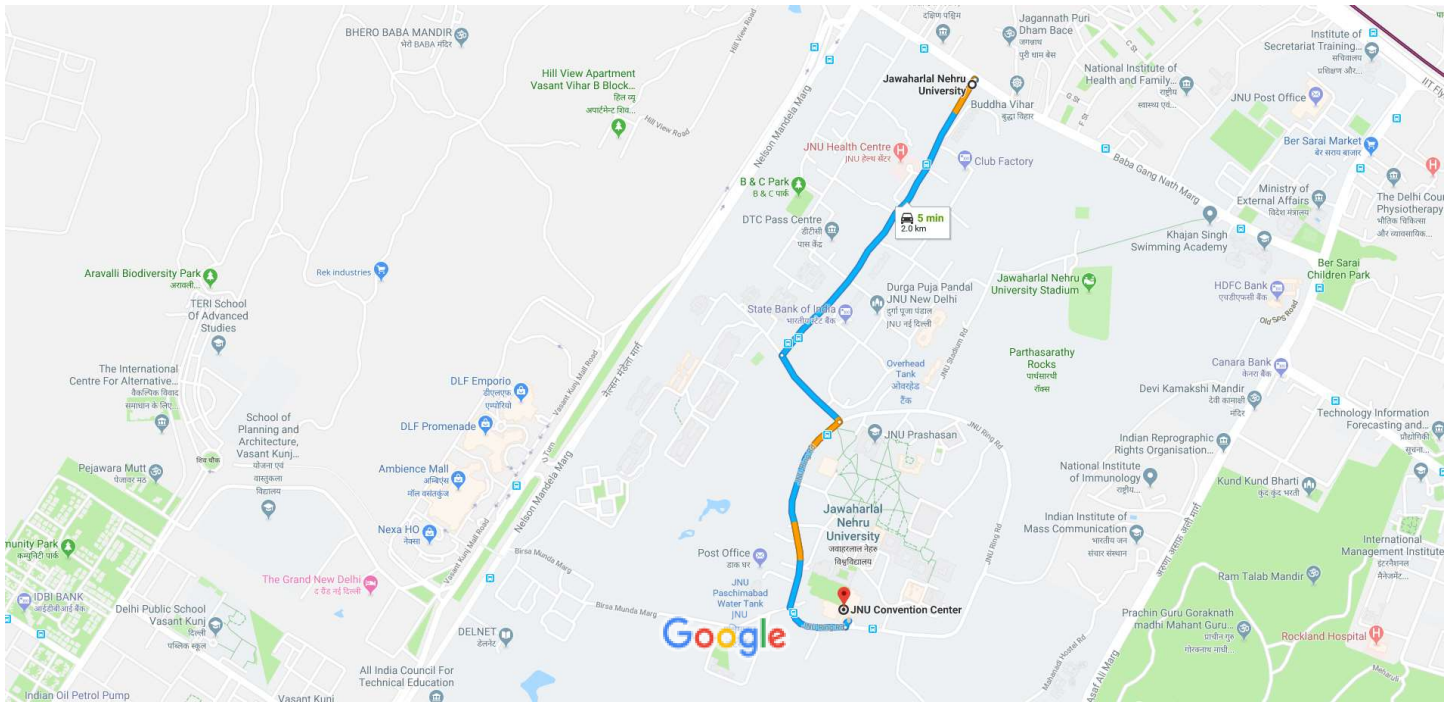

Jawaharlal Nehru University to JNU Convention Center

Drive 2.0 km, 5 min

google map from JNU Main gate to Convention centre

Map data ©2018 Google 200 m

via JNU Campus Rd and JNU Ring Rd

5 min

Fastest route, the usual traffic

2.0 km