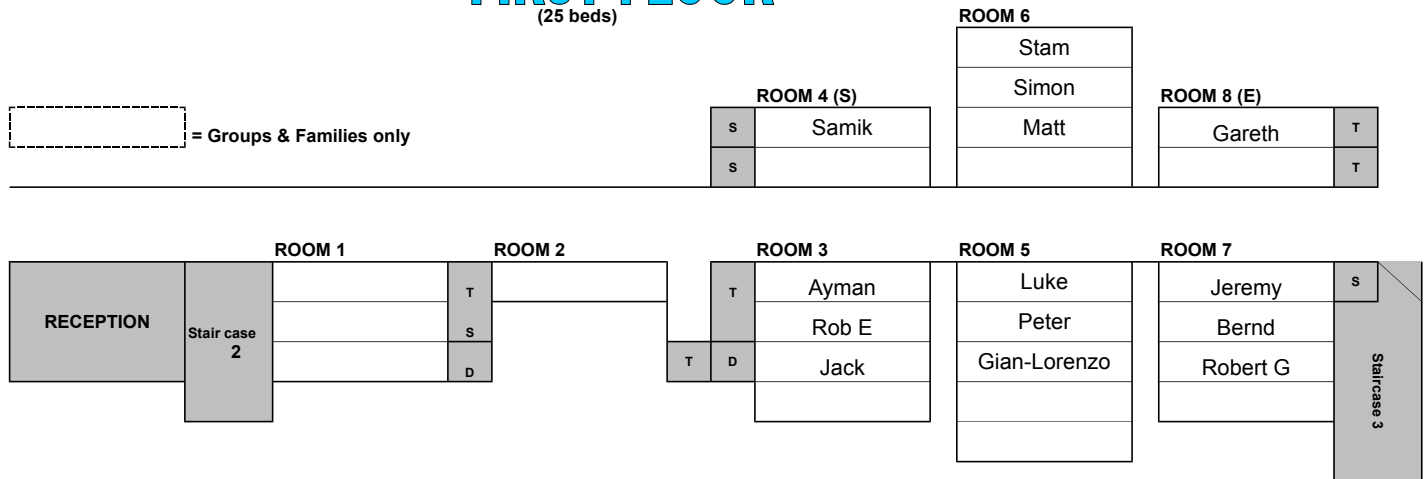

YHA COALPORT

CONFERENCE ROOMS

CLASS ROOM

Meeting Room

Lounge

Total beds 80 plus 2 pull out beds

FIRST FLOOR

(25 beds)

= Groups & Families only

INFORMATION

(S) = room with shower
 (E) = room with toilet and shower

SECOND FLOOR

(55 beds & 2 pull outs)

Complexity Science
 3rd - 6th May 2016