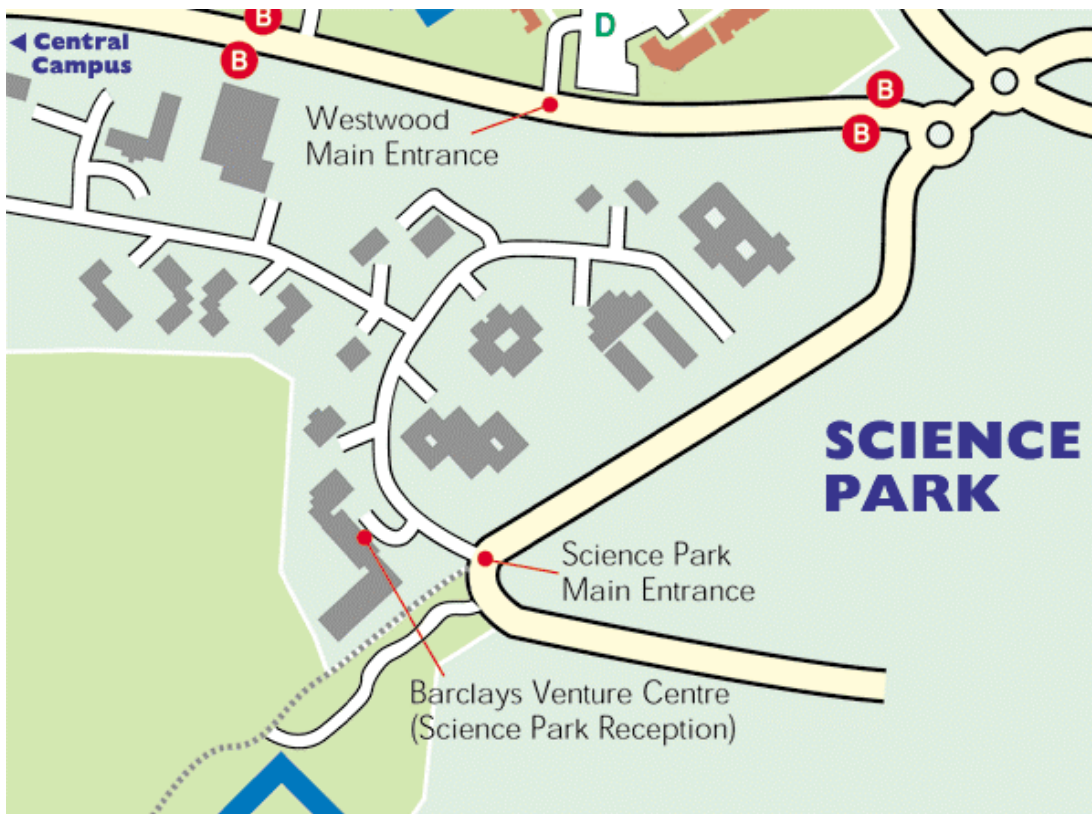

## Campus Maps:

- Campus Map Key
- Access Routes
- Westwood Campus
- Central Campus
- Gibbet Hill Campus
- Science Park
- Buildings Key
- Car Park Key

### CAMPUS MAP KEY

- Academic buildings
- Residences
- Other buildings
- Footpath and cycleway
- Footpath
- One-way road
- B Bus stop (Nos 12, 12A, 112, X12, X14)
- T Taxi Rank
- Traffic Lights
- Car parks and access roads
- Car parks for Scarman & Radcliffe Houses
- Disabled parking spaces
- Roadside parking (Free)
- Roadside parking (Metered)

## Car Park Key

*NOTE: All car parks are free at weekends (except CP15 and CP4A) and outside term-time (except CP15 and CP4A). See campus map key for additional roadside parking and disabled parking.*