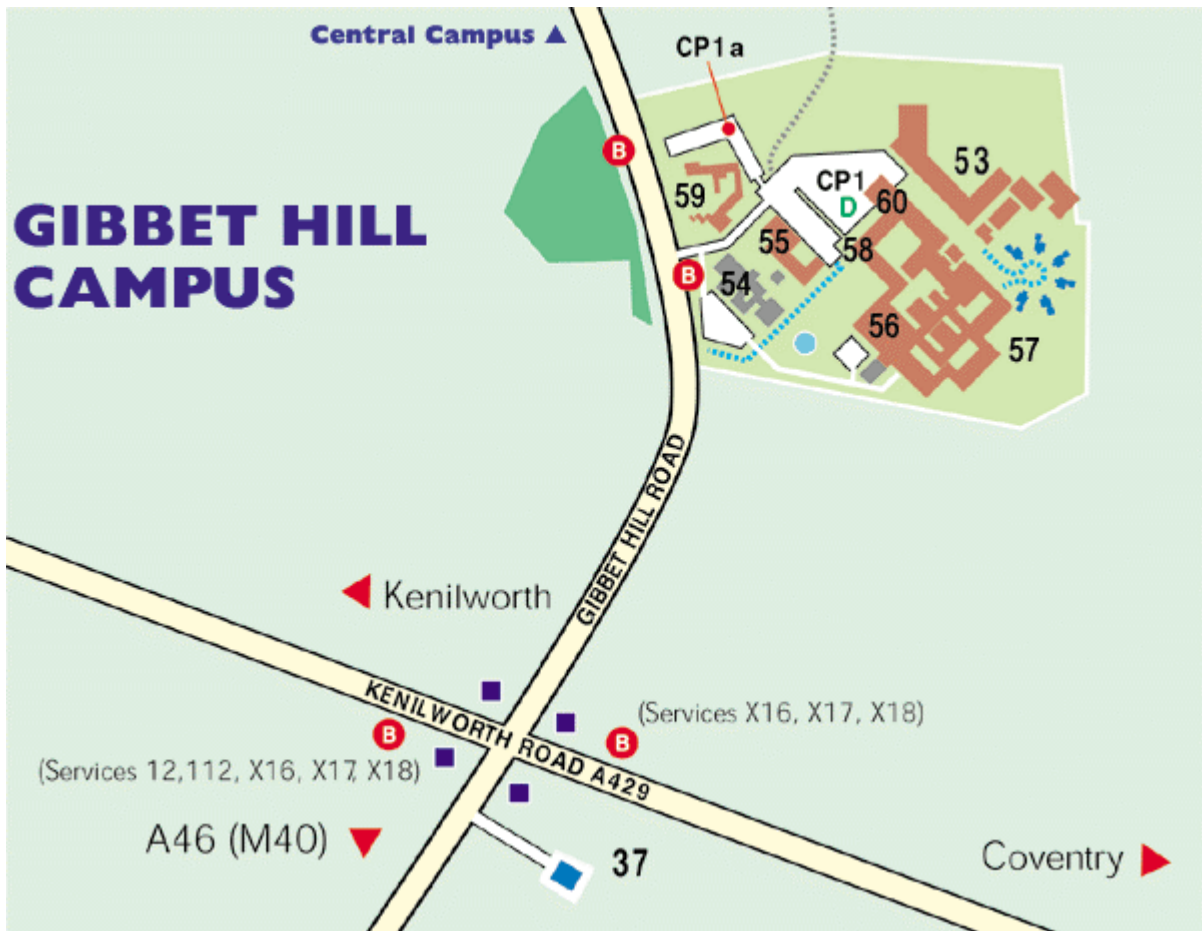

## Campus Maps:

- Campus Map Key
- Access Routes
- Westwood Campus
- Central Campus
- Gibbet Hill Campus
- Science Park
- Buildings Key
- Car Park Key

### CAMPUS MAP KEY

- Academic buildings
- Residences
- Other buildings
- Footpath and cycleway
- Footpath
- One-way road
- B Bus stop (Nos 12, 12A, 112, X12, X14)
- T Taxi Rank
- Traffic Lights
- Car parks and access roads
- Car parks for Scarman & Radcliffe Houses
- Disabled parking spaces
- Roadside parking (Free)
- Roadside parking (Metered)

## Central Campus

1	Advanced Technology Centre
2	Arts Centre (including Music Centre)
3	Arthur Vick Residences
4	Benefactors
5	Warwick Business School (Social Studies)
6	Careers Advisory Service (Library)
7	Chaplaincy
8	Chemistry
9	Claycroft Residences
10	Computer Science
11	Cryfield, Hurst and Redfern Residences
12	Engineering
13	Warwick Business School (Scarman Road)
14	Gatehouse
15	Health Centre
16	Humanities Building/Language Centre
17	International House
18	International Manufacturing Centre
19	IT Services
20	Jack Martin Residences
21	Lakeside Residences and Apartments
22	Library
23	Modern Records Centre & BP Archive
24	Physics
25	Physical Sciences
26	Radcliffe House
27	Ramphal Building
28	Rootes Residences
29	Rootes Social Building & Reception
30	Scarman House
31	Senate House
32	Social Studies
33	Sports Centre
34	Sports Pavilion
35	Students' Union
36	Tocil Flats
37	Wainbody House (off campus)
38	Whitefield Flats

*NOTE: All car parks are free at weekends (except CP15 and CP4A) and outside term-time (except CP15 and CP4A). See campus map key for additional roadside parking and disabled parking.*