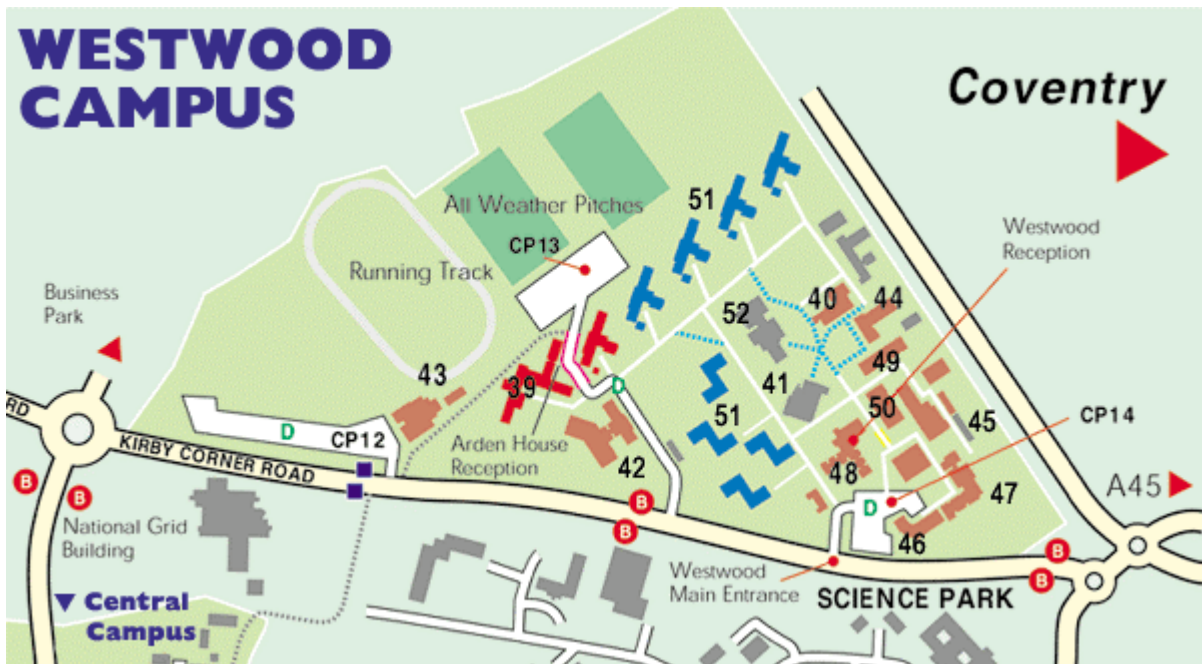

## Campus Maps:

- Campus Map Key
- Access Routes
- Westwood Campus
- Central Campus
- Gibbet Hill Campus
- Science Park
- Buildings Key
- Car Park Key

### CAMPUS MAP KEY

- Academic buildings
- Residences
- Other buildings
- Footpath and cycleway
- Footpath
- One-way road
- B Bus stop (Nos 12, 12A, 112, X12, X14)
- T Taxi Rank
- Traffic Lights
- Car parks and access roads
- Car parks for Scarman & Radcliffe Houses
- Disabled parking spaces
- Roadside parking (Free)
- Roadside parking (Metered)

## Car Park Key

*NOTE: All car parks are free at weekends (except CP15 and CP4A) and outside term-time (except CP15 and CP4A). See campus map key for additional roadside parking and disabled parking.*