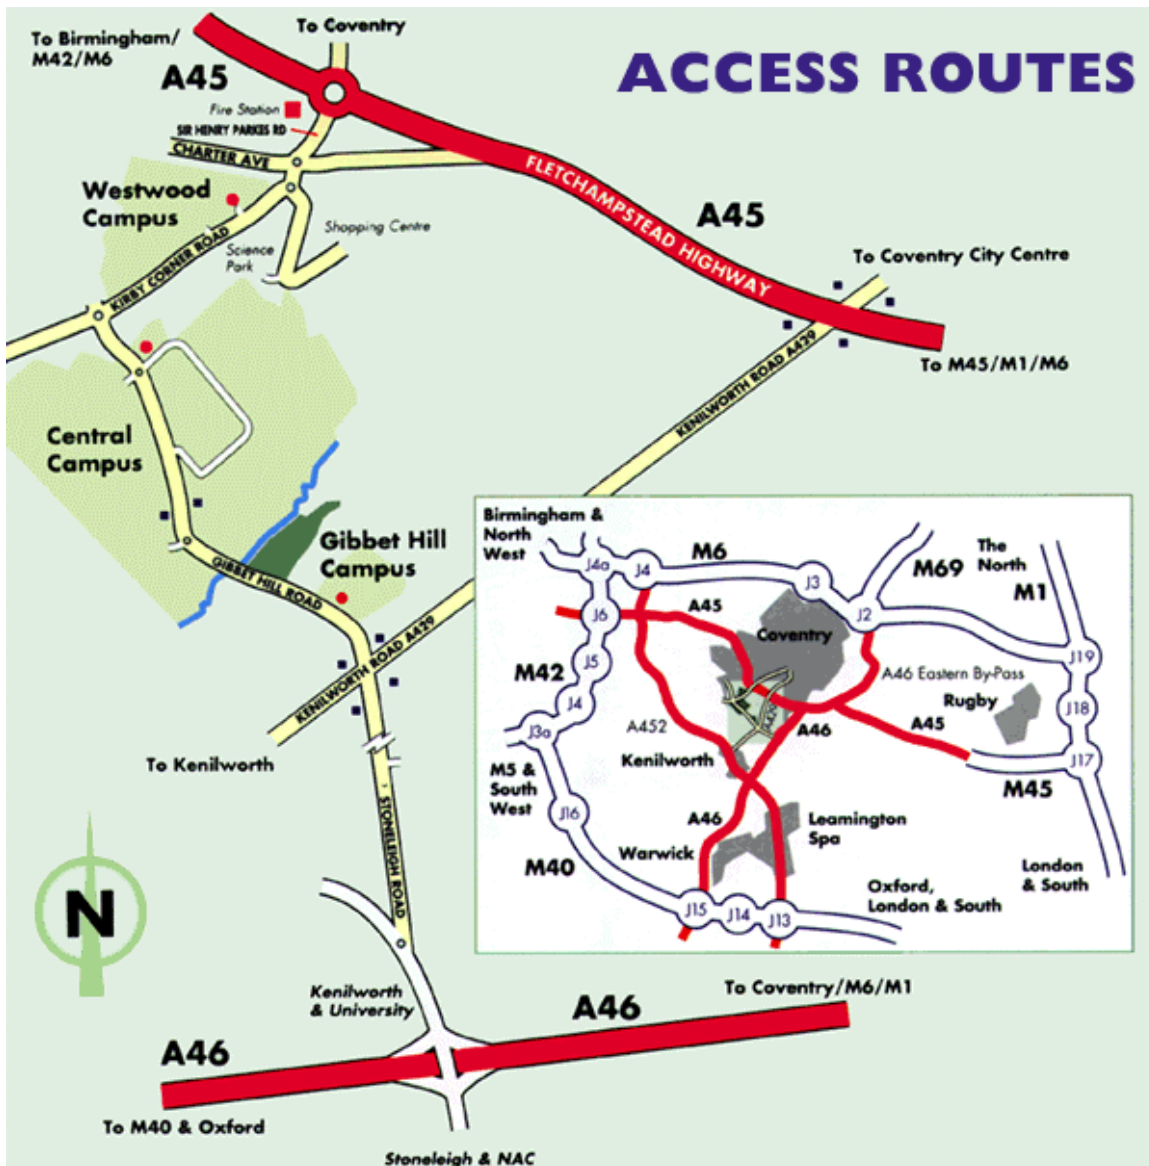

## Campus Maps:

- Campus Map Key
- Access Routes
- Westwood Campus
- Central Campus
- Gibbet Hill Campus
- Science Park
- Buildings Key
- Car Park Key

### CAMPUS MAP KEY

- Academic buildings
- Residences
- Other buildings
- Footpath and cycleway
- Footpath
- One-way road
- B Bus stop (Nos 12, 12A, 112, X12, X14)
- T Taxi Rank
- Traffic Lights
- Car parks and access roads
- Car parks for Scarman & Radcliffe Houses
- Disabled parking spaces
- Roadside parking (Free)
- Roadside parking (Metered)

## Car Park Key

*NOTE: All car parks are free at weekends (except CP15 and CP4A) and outside term-time (except CP15 and CP4A). See campus map key for additional roadside parking and disabled parking.*