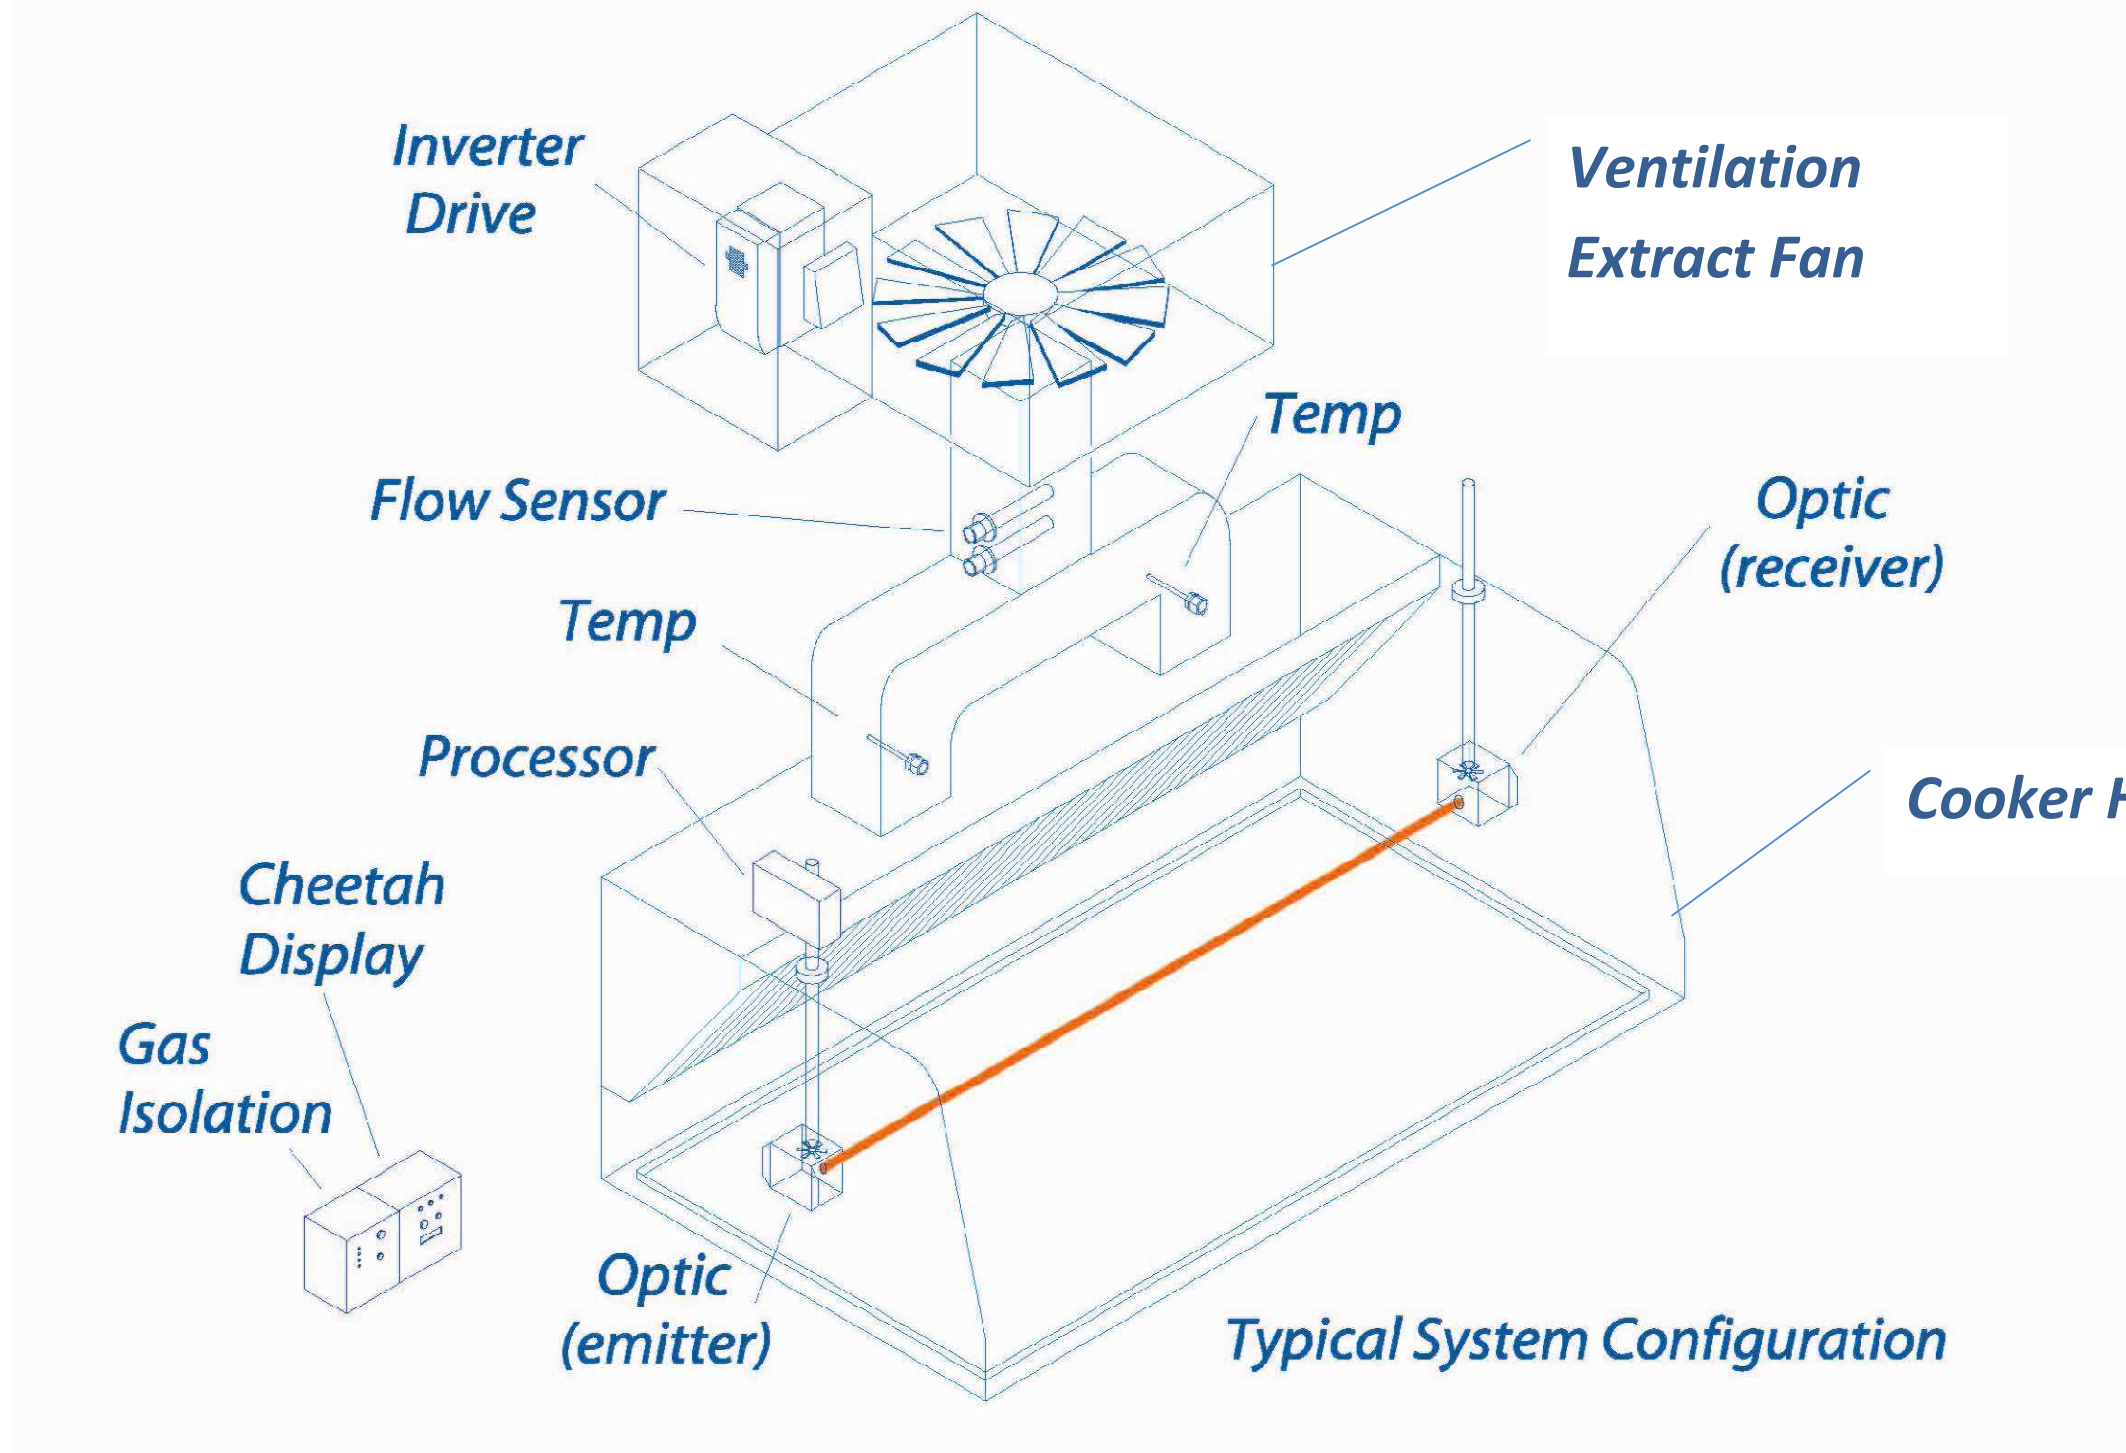

Kitchen Ventilation Controls

Before	After
Ventilation Fans Run at Full Speed at all Times	New Optical and Temperature Sensors in Cooker Hoods Control Ventilation Fan Speed according to Demand

Scarman House Kitchen Ventilation Controls: Electrical Savings (kWhrs)

Radcliffe House Kitchen Ventilation Controls: Electrical Savings (kWhrs)