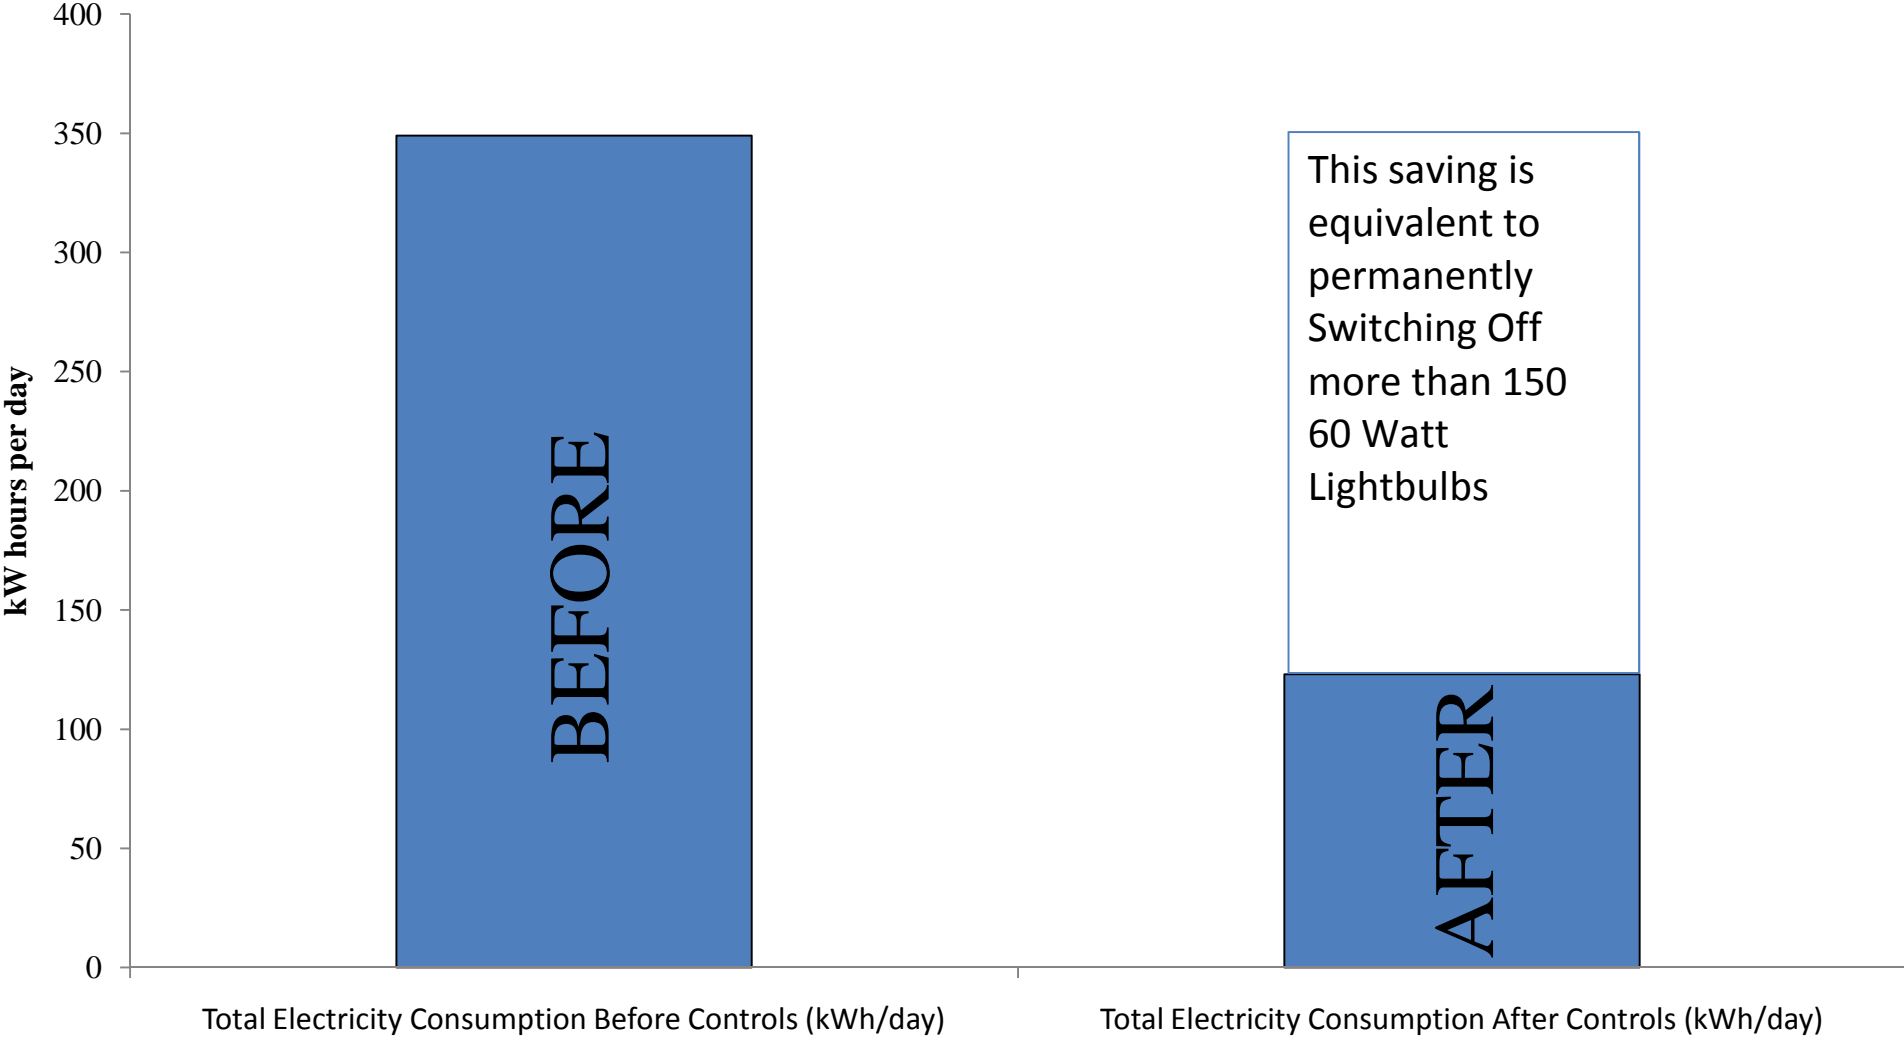

Kitchen Ventilation Controls

Before	After
Ventilation Fans Run at Full Speed at all Times	New Optical and Temperature Sensors in Cooker Hoods Control Ventilation Fan Speed according to Demand

Scarman House Kitchen Ventilation Controls: Electrical Savings (kWhrs)

Radcliffe House Kitchen Ventilation Controls: Electrical Savings (kWhrs)