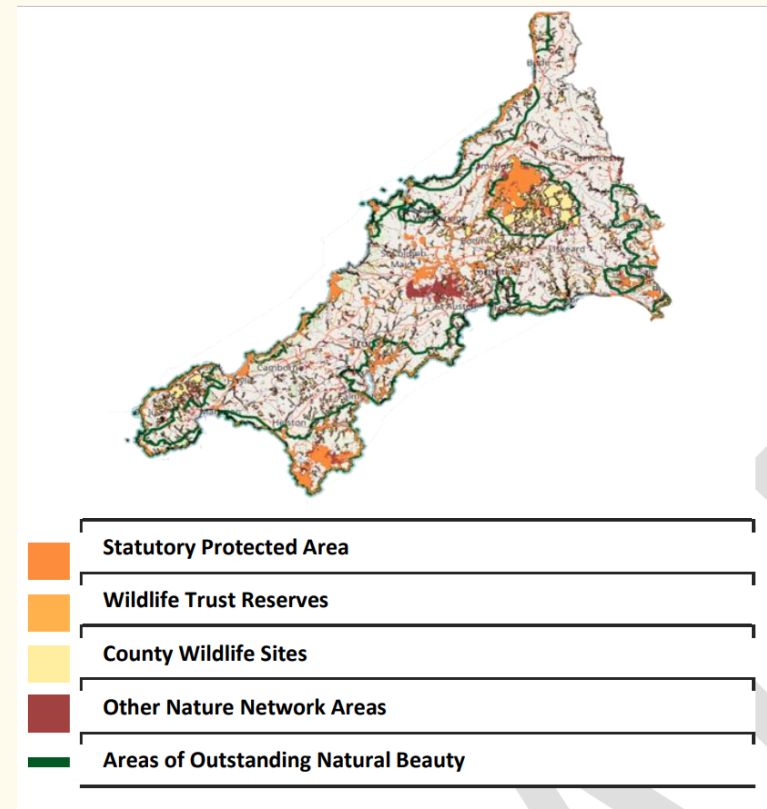

Local Nature Recovery Strategies

NATURAL
ENGLAND

A new system of locally led, transparent and collaborative planning and decision-making tools for nature's recovery

What are Local Nature Recovery Strategies?

- The key mechanism for planning and mapping local delivery of the Nature Recovery Network
- Will provide **legal underpinning** of NRN through the Environment Act, led by local Responsible Authorities
- Evidence-based plans for nature recovery that identify priorities and target investment
- LNRS will cover the whole of England. No gaps or overlap
- A local habitat map and statement of biodiversity priorities

One example of Cornwall's pilot maps:
<https://naturecios.org.uk/blog/uncategorized/nature-recovery-pilot/>

How LNRSs will be produced

The purpose of LNRS.

Making Space for Nature: A review of England's Wildlife Sites and Ecological Network. Lawton, 2010

- To help reverse an ongoing decline of nature and biodiversity in England.
- Identify biodiversity priorities.
- Identify opportunities for recovering biodiversity.

Lawton review 2010. “We need to make our network of sites bigger, better, and more joined up.”