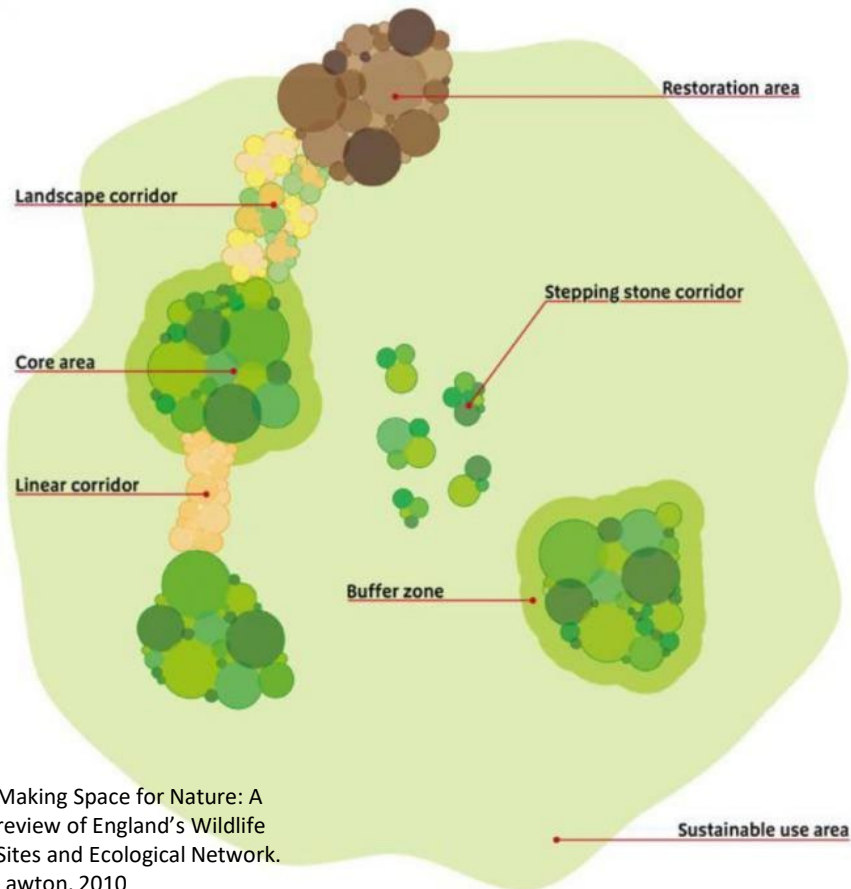

Local Nature Recovery Strategies

NATURAL
ENGLAND

A new system of locally led, transparent and collaborative planning and decision-making tools for nature's recovery

What are Local Nature Recovery Strategies?

- The key mechanism for planning and mapping local delivery of the Nature Recovery Network
- Will provide **legal underpinning** of NRN through the Environment Act, led by local Responsible Authorities
- Evidence-based plans for nature recovery that identify priorities and target investment
- LNRS will cover the whole of England. No gaps or overlap
- A local habitat map and statement of biodiversity priorities

One example of Cornwall's pilot maps:
<https://naturecios.org.uk/blog/uncategorized/nature-recovery-pilot/>

How LNRSs will be produced

The purpose of LNRS.

Making Space for Nature: A review of England's Wildlife Sites and Ecological Network. Lawton, 2010

- To help reverse an ongoing decline of nature and biodiversity in England.
- Identify biodiversity priorities.
- Identify opportunities for recovering biodiversity.

Lawton review 2010. “We need to make our network of sites bigger, better, and more joined up.”