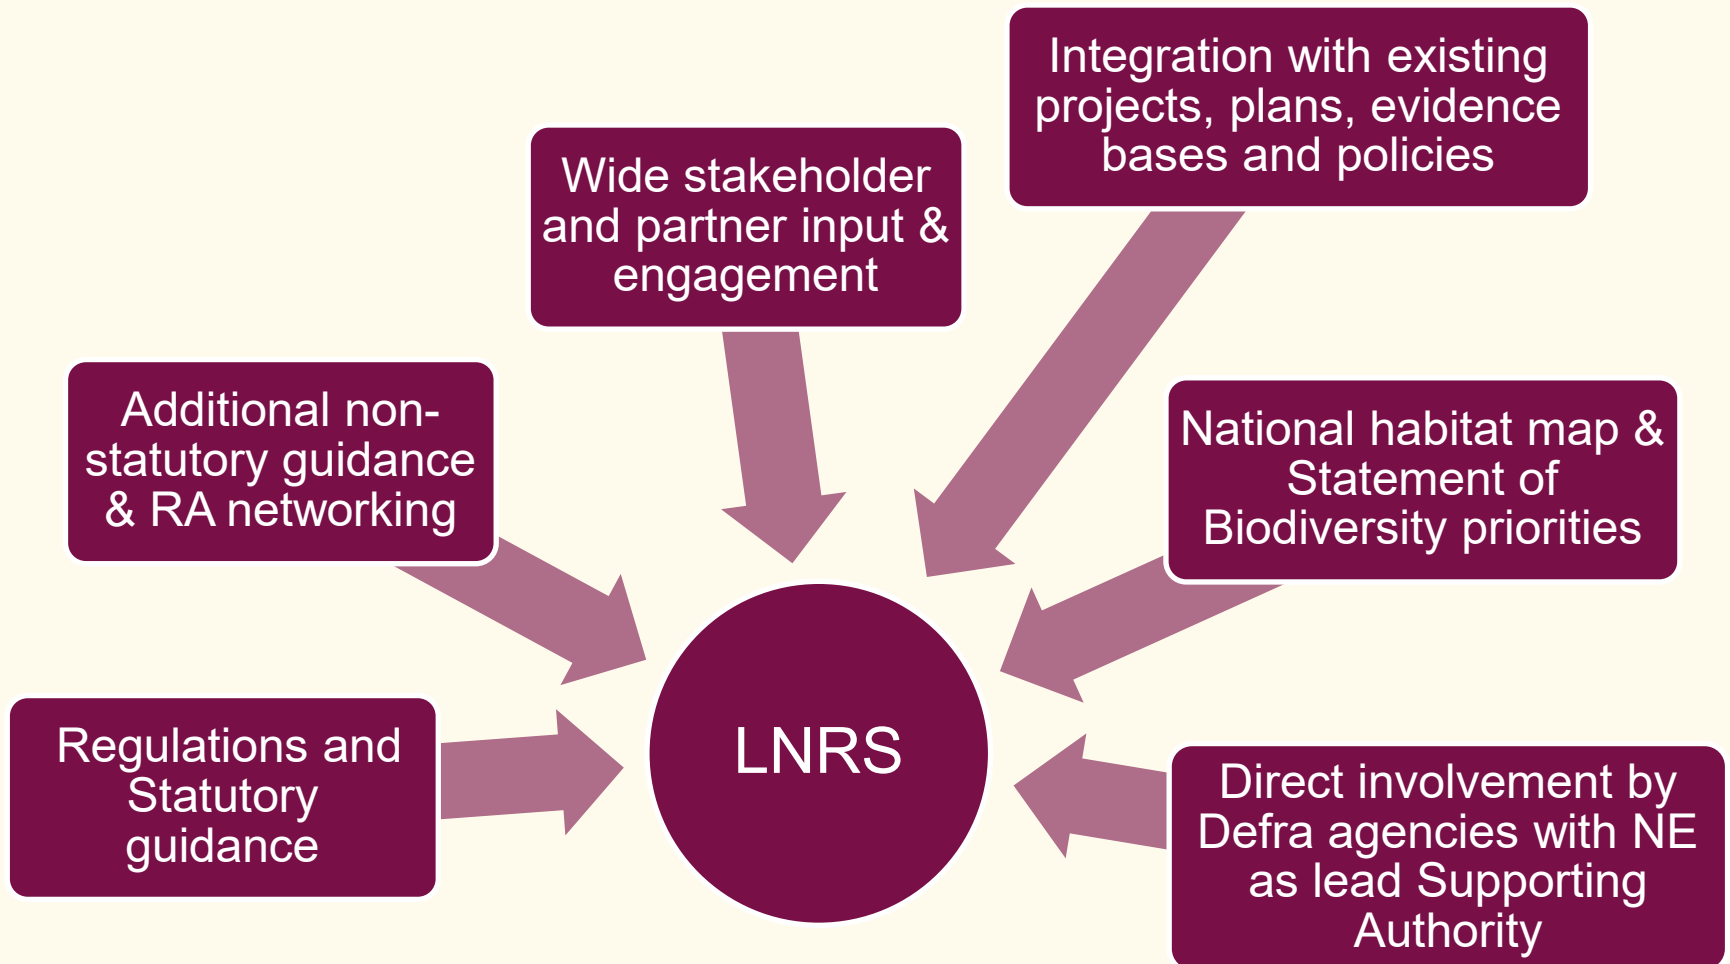

Local Nature Recovery Strategies

NATURAL
ENGLAND

A new system of locally led, transparent and collaborative planning and decision-making tools for nature's recovery

What are Local Nature Recovery Strategies?

- The key mechanism for planning and mapping local delivery of the Nature Recovery Network
- Will provide **legal underpinning** of NRN through the Environment Act, led by local Responsible Authorities
- Evidence-based plans for nature recovery that identify priorities and target investment
- LNRS will cover the whole of England. No gaps or overlap
- A local habitat map and statement of biodiversity priorities

One example of Cornwall's pilot maps:
<https://naturecios.org.uk/blog/uncategorized/nature-recovery-pilot/>

How LNRSs will be produced

The purpose of LNRS.

Making Space for Nature: A review of England's Wildlife Sites and Ecological Network. Lawton, 2010

- To help reverse an ongoing decline of nature and biodiversity in England.
- Identify biodiversity priorities.
- Identify opportunities for recovering biodiversity.

Lawton review 2010. “We need to make our network of sites bigger, better, and more joined up.”