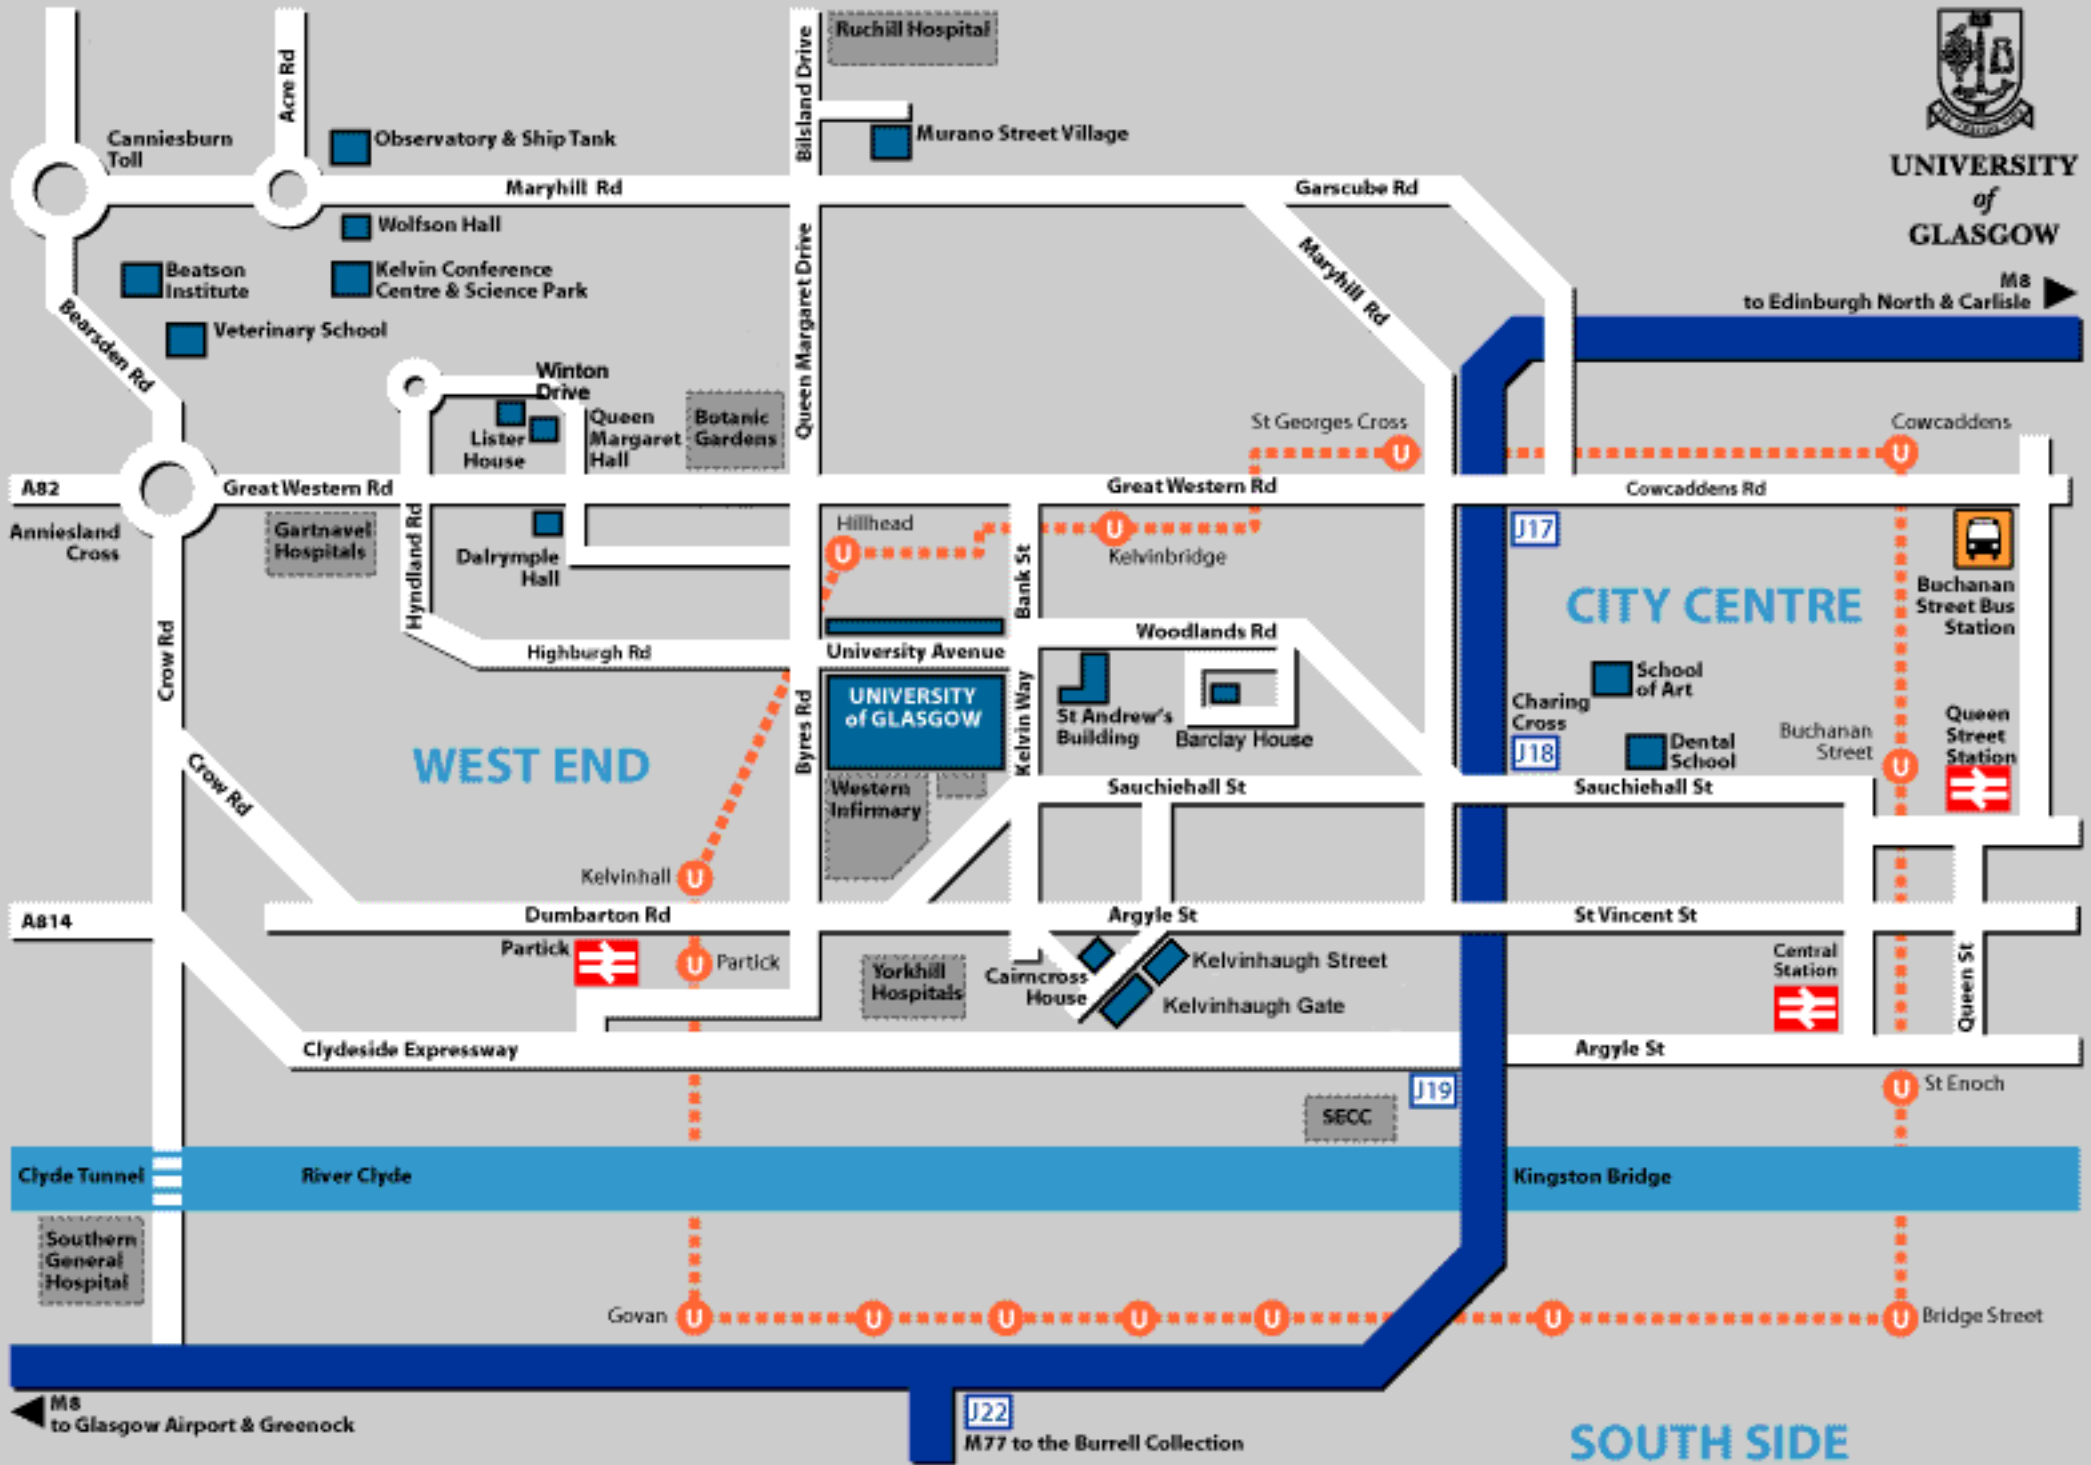

UNIVERSITY of GLASGOW

M8 to Edinburgh North & Carlisle

M8 to Glasgow Airport & Greenock

J22 M77 to the Burrell Collection

SOUTH SIDE

WEST END

CITY CENTRE

UNIVERSITY of GLASGOW