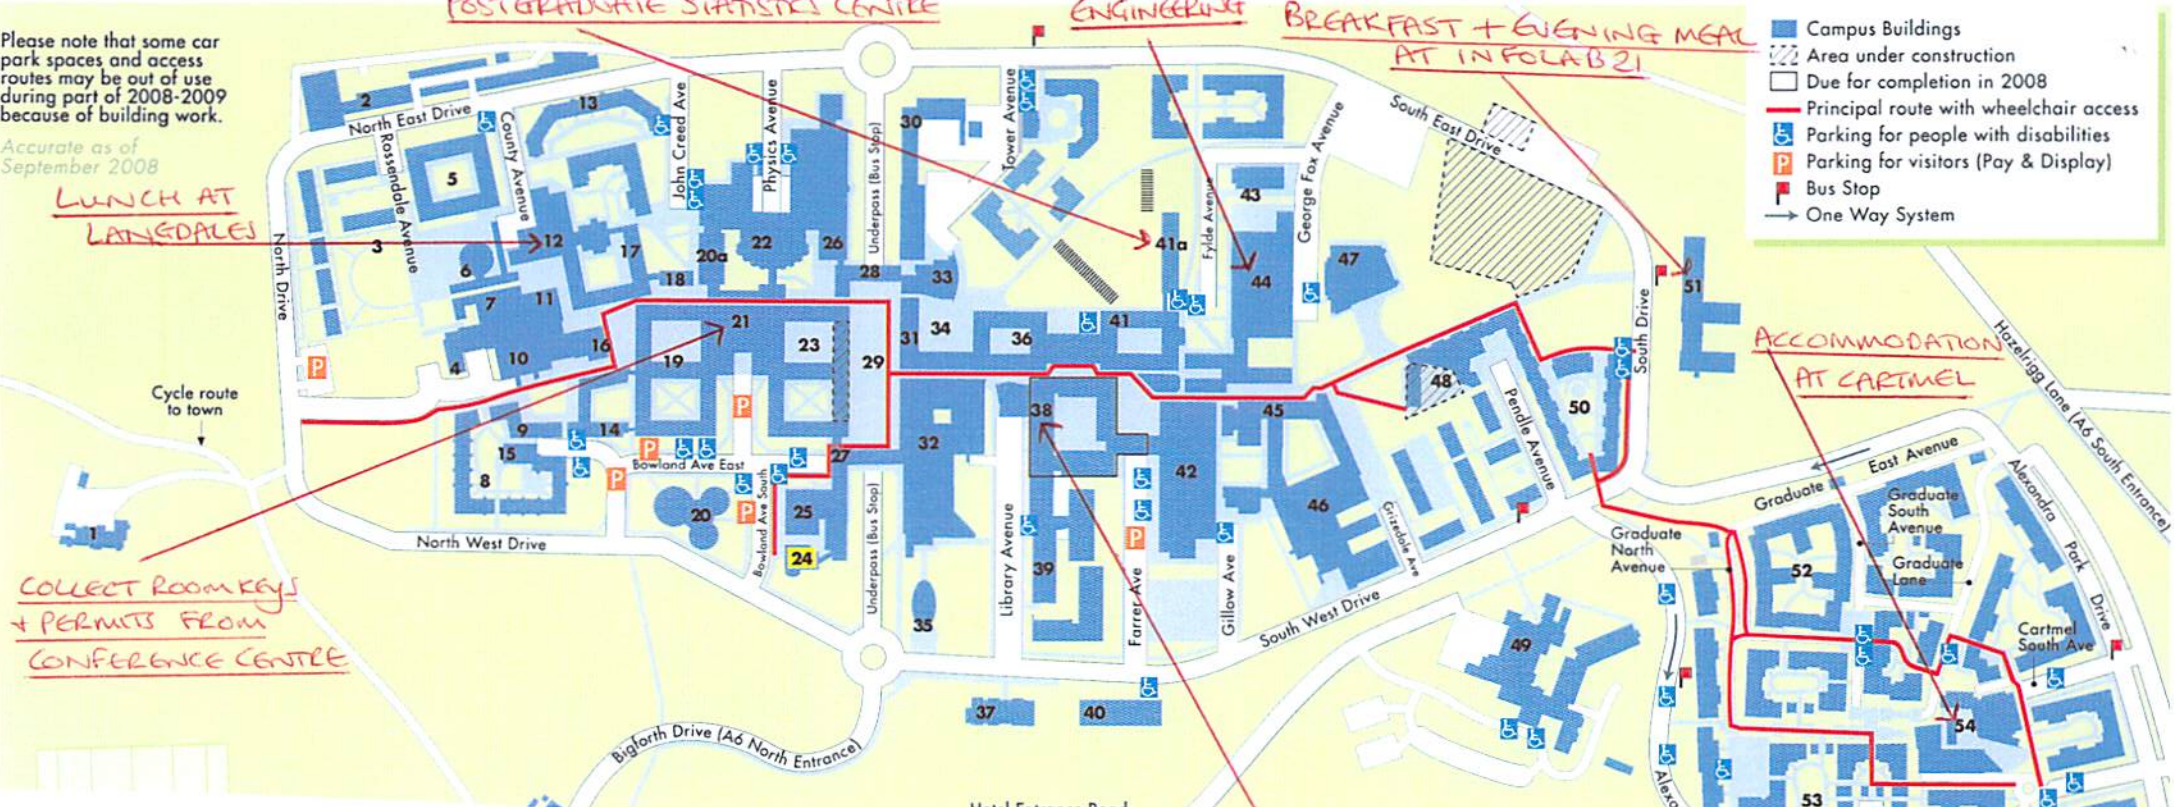

Please note that some car park spaces and access routes may be out of use during part of 2008-2009 because of building work.

Accurate as of September 2008

LUNCH AT LANGDALES

COLLECT ROOM KEYS + PERMITS FROM CONFERENCE CENTRE

POSTGRADUATE STATISTICS CENTRE

ENGINEERING

BREAKFAST + EVENING MEAL AT INFO LAB 21

ACCOMMODATION AT CARTMEL

BIOLOGY LECTURE THEATRE

- Campus Buildings
- Area under construction
- Due for completion in 2008
- Principal route with wheelchair access
- ♿ Parking for people with disabilities
- P Parking for visitors (Pay & Display)
- Bus Stop
- One Way System

Alexandra Square (Shops and Banks)	29
Ash House	14
Bairrigg House	1
Barkers House Farm	54
Biological and Environmental Sciences Building*	38
Bowland Annexe	9
Bowland College	23
Bowland Hall	8
Bowland North	19
Bowland Tower East	28
Bowland Tower South	31
Cartmel College	54
Central Workshops and Stores	30
CETAD	15
Chaplaincy Centre	20
Computer Services (ISS)	25
Conference Centre	21
County College	5
County South	12
County West	3
Edward Roberts Court	34
Engineering Building	44
Faraday Building	22
Furness College	36
Fylde College	41
George Fox Building	47
Graduate College	52
Great Hall	10
Grizedale College	48
Health Centre	40