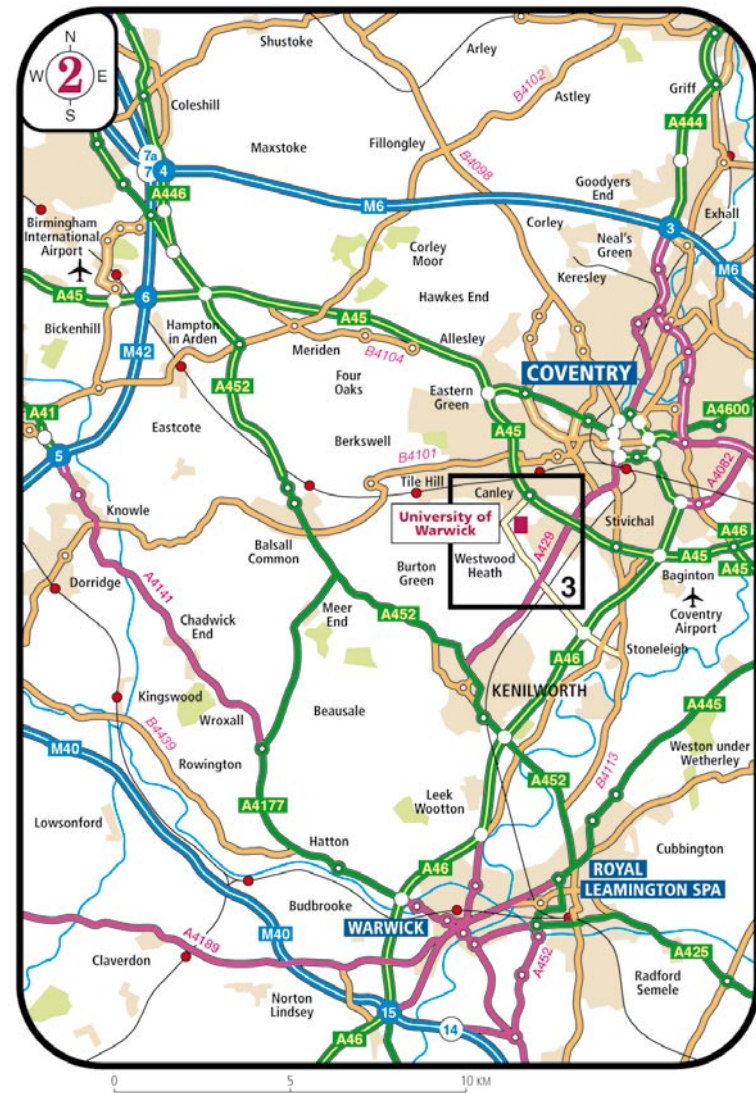

## Travelling to The University of Warwick

### By Rail

The nearest station is Coventry however the Chiltern line runs from Warwick Parkway and Leamington Spa stations from which you will have to get a taxi to campus, approximate journey times 15 minutes from Warwick Parkway and 25 minutes from Leamington Spa.

Approximately 12 minutes by taxi from Coventry Railway Station. Alternatively, take the Travel West Midlands number 12 from the Warwick Road Bus Stop. When you pass through the ticket barrier at Coventry Station please take your first left following a footpath to the bus stop on the bridge of Warwick Road. Buses leave this bus stop frequently for the University and the journey time is approximately 20 minutes.

The number 12 bus travels through central campus. If your destination is the Rootes Building, once on central campus get off at the third stop and the Rootes Building is directly in front of you.

For further information please see: <http://www.travelwm.co.uk/>