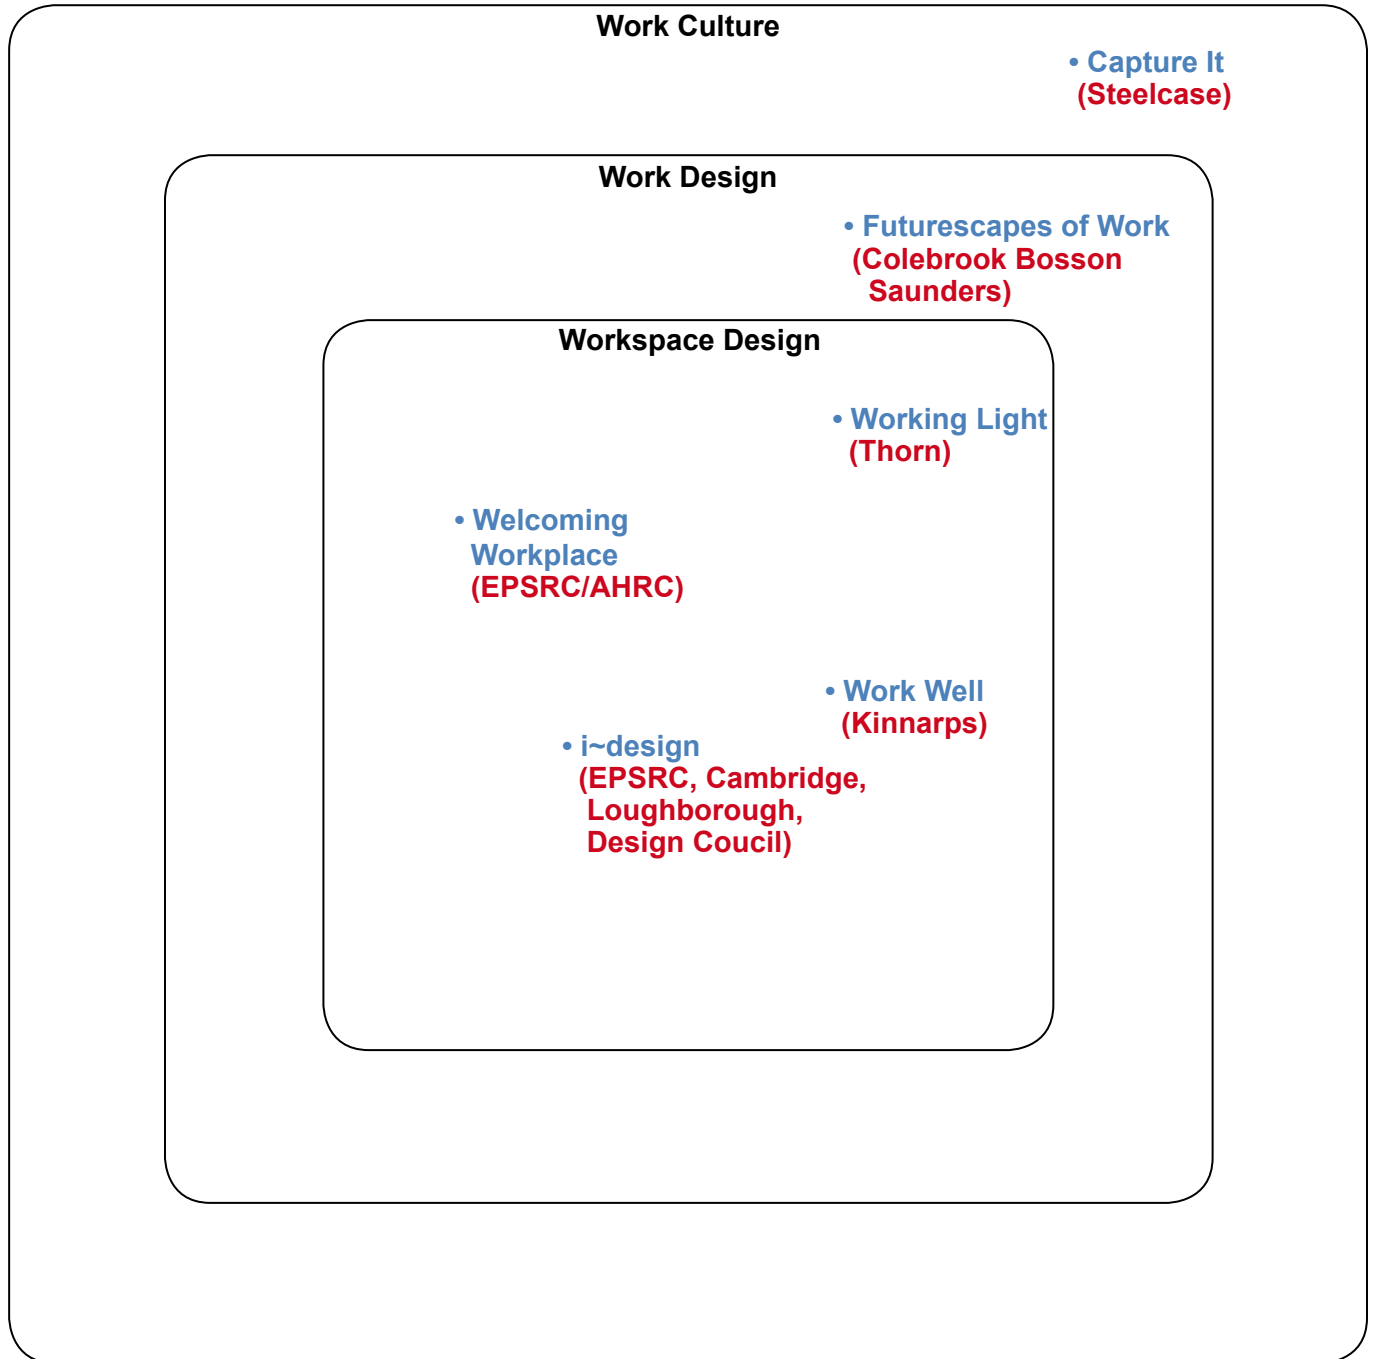

I-Work Project Matrix

Royal College of Art Helen Hamlyn Centre

Each I-Work partner should insert its past and current projects in blue and principal collaborators in red on the matrix according to the positioning of the project