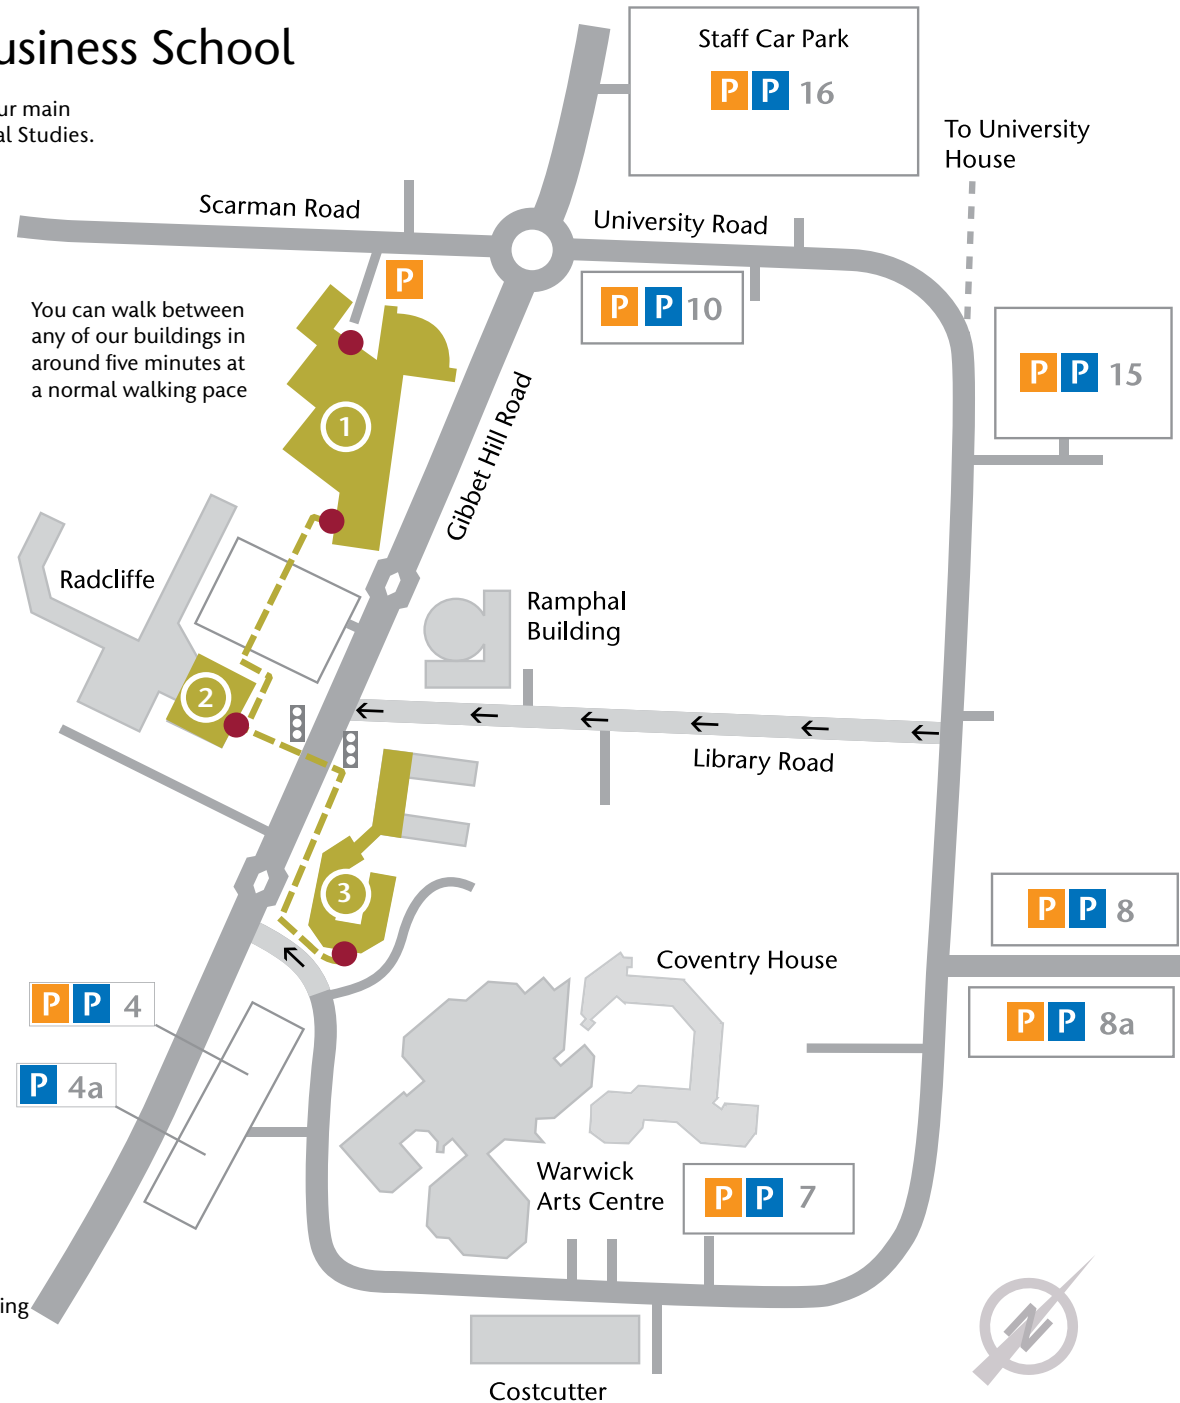

Finding your way at Warwick Business School

Warwick Business School has three buildings on central campus. Our main reception is in Scarman Road. There is also a reception desk in Social Studies. Either reception can identify appropriate car parking if required.

☎ 024 7652 4306

You can walk between any of our buildings in around five minutes at a normal walking pace

- Disabled parking
- Recommended parking
- Walking route
- Entrance

Directory

Subject groups		
Dean's Office and other central services	1	
Accounting	1	
Behavioural Science	1	
Enterprise Hub	1	
Enterprise Teaching	3	
Finance	1	
Governance & Public Management	3	
Industrial Relations & Organisational Behaviour	3	
Information Systems & Management	3	
Marketing & Strategic Management	1	
Operations Management	1	
Operational Research & Management Sciences	3	
Research centres		
Centre for Small & Medium-sized Enterprises	3	
Financial Econometrics Research Centre	1	
Financial Options Research Centre	1	
Industrial Relations Research Unit	3	
Knowledge & Innovation Network	3	
Local Government Centre	3	
Unit on Strategy, Organisational Learning & Research	1	
Technology Innovations Research Unit	1	
Innovation, Knowledge & Organisation Networks	3	
Warwick Finance Research Institute	1	
Programmes		
Doctoral Programme	2	
Executive Education	1	
MSc Management, MSc Marketing & Strategy	1	
Other MSc and MA offices	3	
Undergraduate Programme	3	
The Warwick MBA	1	
The Warwick MPA	3	