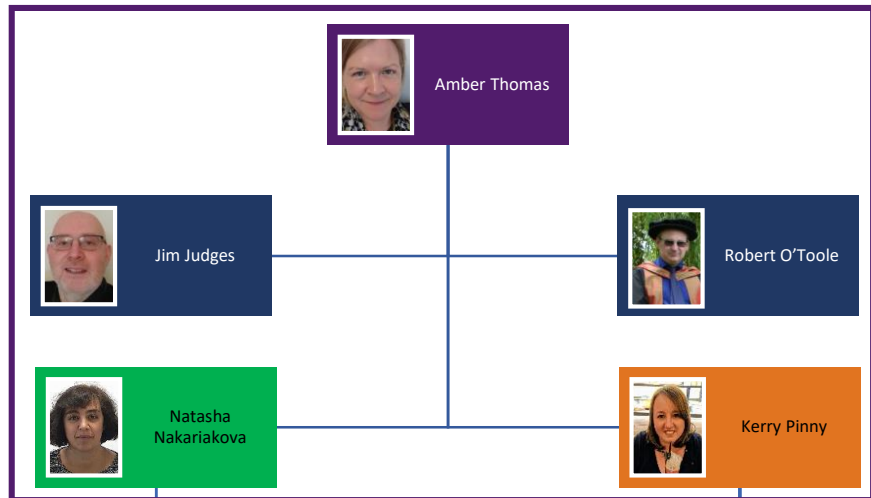

# Meet the Team

Assessment Design and Delivery Support  
 QuestionMark Perception  
 Student Module Feedback Surveys  
 Coordination with Exams Team, Education  
 Executive Assessment policies

Teaching Design and Delivery Support  
 Moodle, h5p, Echo360, Mahara,  
 eStream, Vevox, Padlet  
 Moodle and Mahara Assessment  
 Contributors: Learning Design  
 Consultancy Unit  
 Coordination with IT Training Team,  
 Academic Development Unit, Audio  
 Visual Team

Key Collaborators  
 Super Users in academic departments  
 Academic Development Centre (joint contributors to the Learning Design Consultancy Unit)  
 Exams Team for Assessment Management  
 Information and Digital Group for User Support, Continuous Improvement, Tools and  
 Platforms and Digital Projects