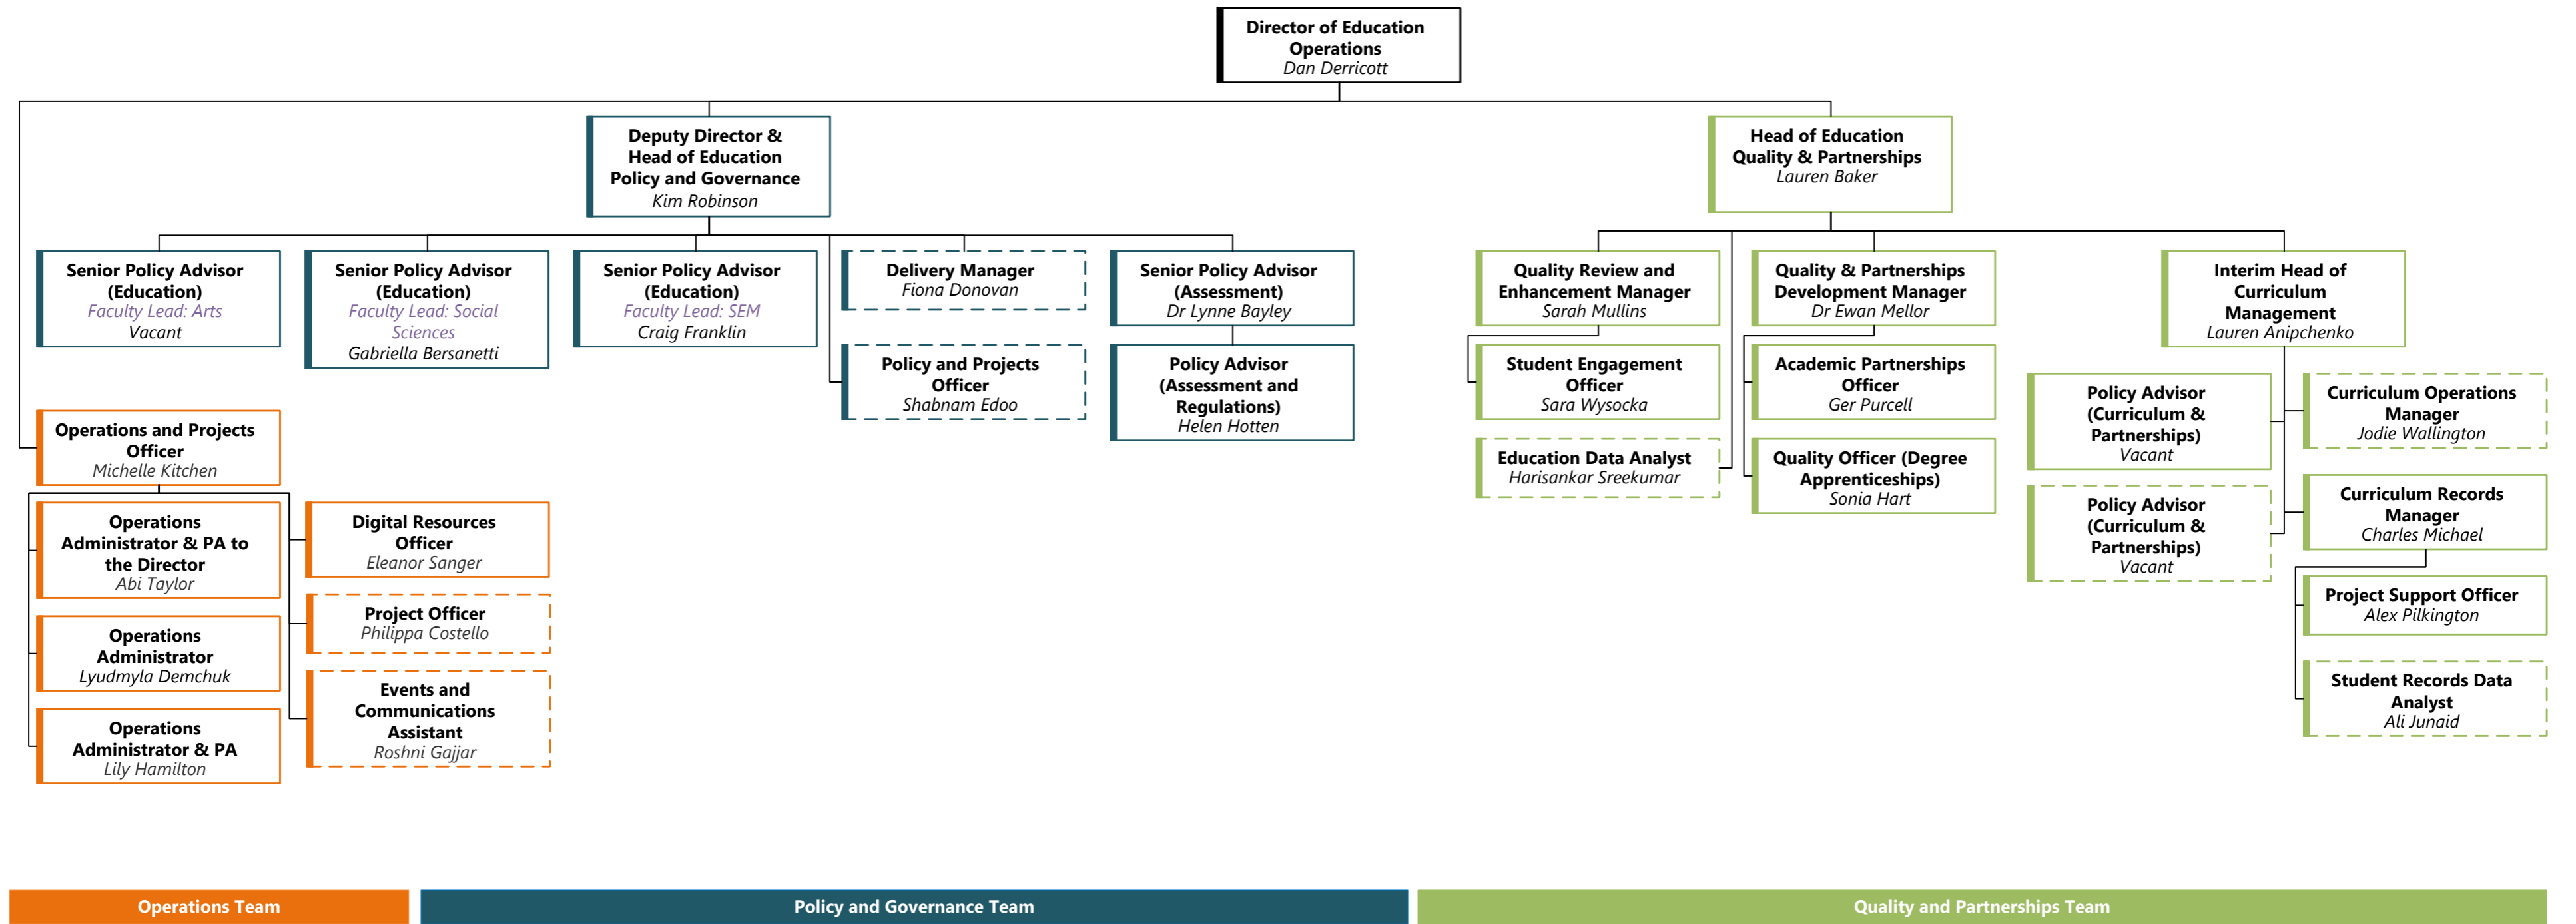

# Education Group: Education Policy and Quality Division

## Organisational Chart – May 2026

Fixed-term project roles denoted by dashed border

Our team structure

Priority Projects

Core Services

Meet the team and explore our core services and projects at [www.warwick.ac.uk/quality](http://www.warwick.ac.uk/quality)