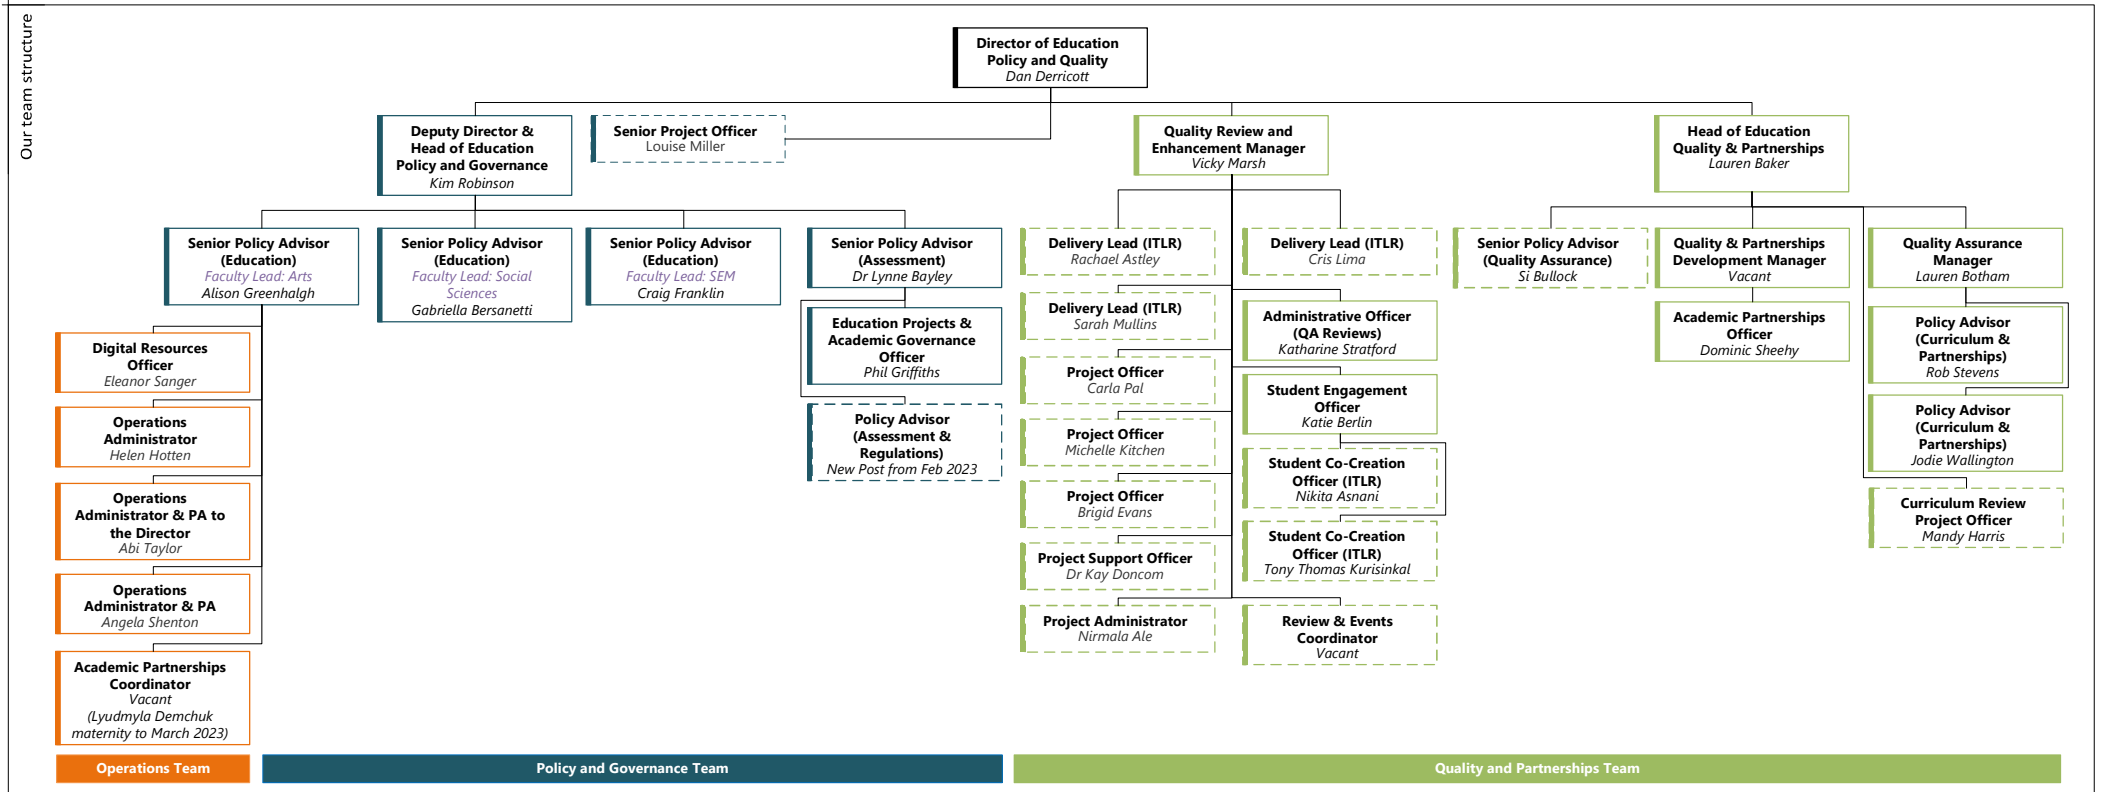

Education Group: Education Policy and Quality Division

Organisational Chart – January 2023

Fixed-term project roles denoted by dashed border

Meet the team and explore our core services and projects at www.warwick.ac.uk/quality