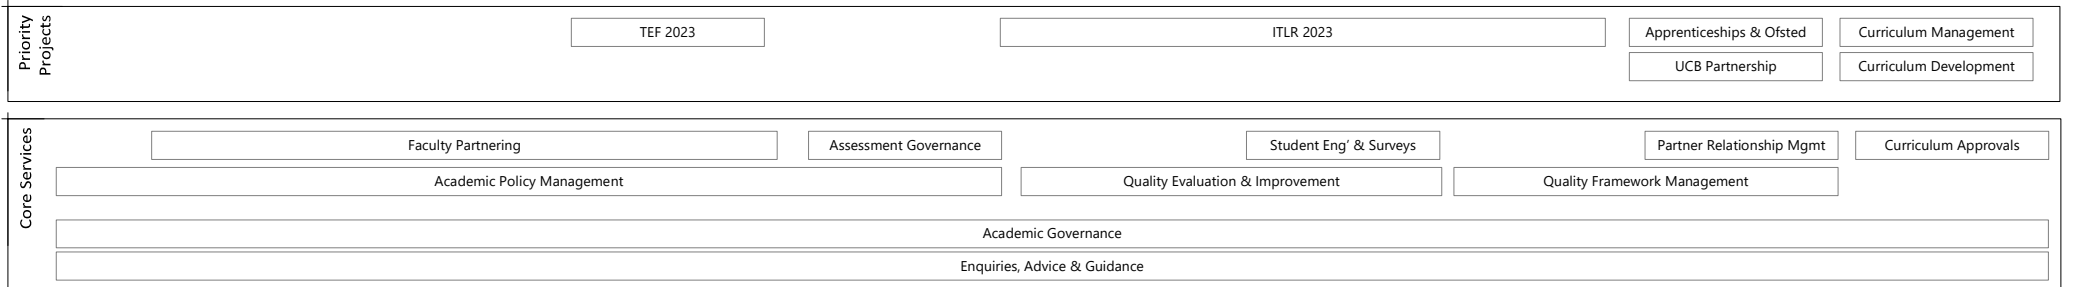

Education Group: Education Policy and Quality Division

Organisational Chart – January 2023

Fixed-term project roles denoted by dashed border

Meet the team and explore our core services and projects at www.warwick.ac.uk/quality