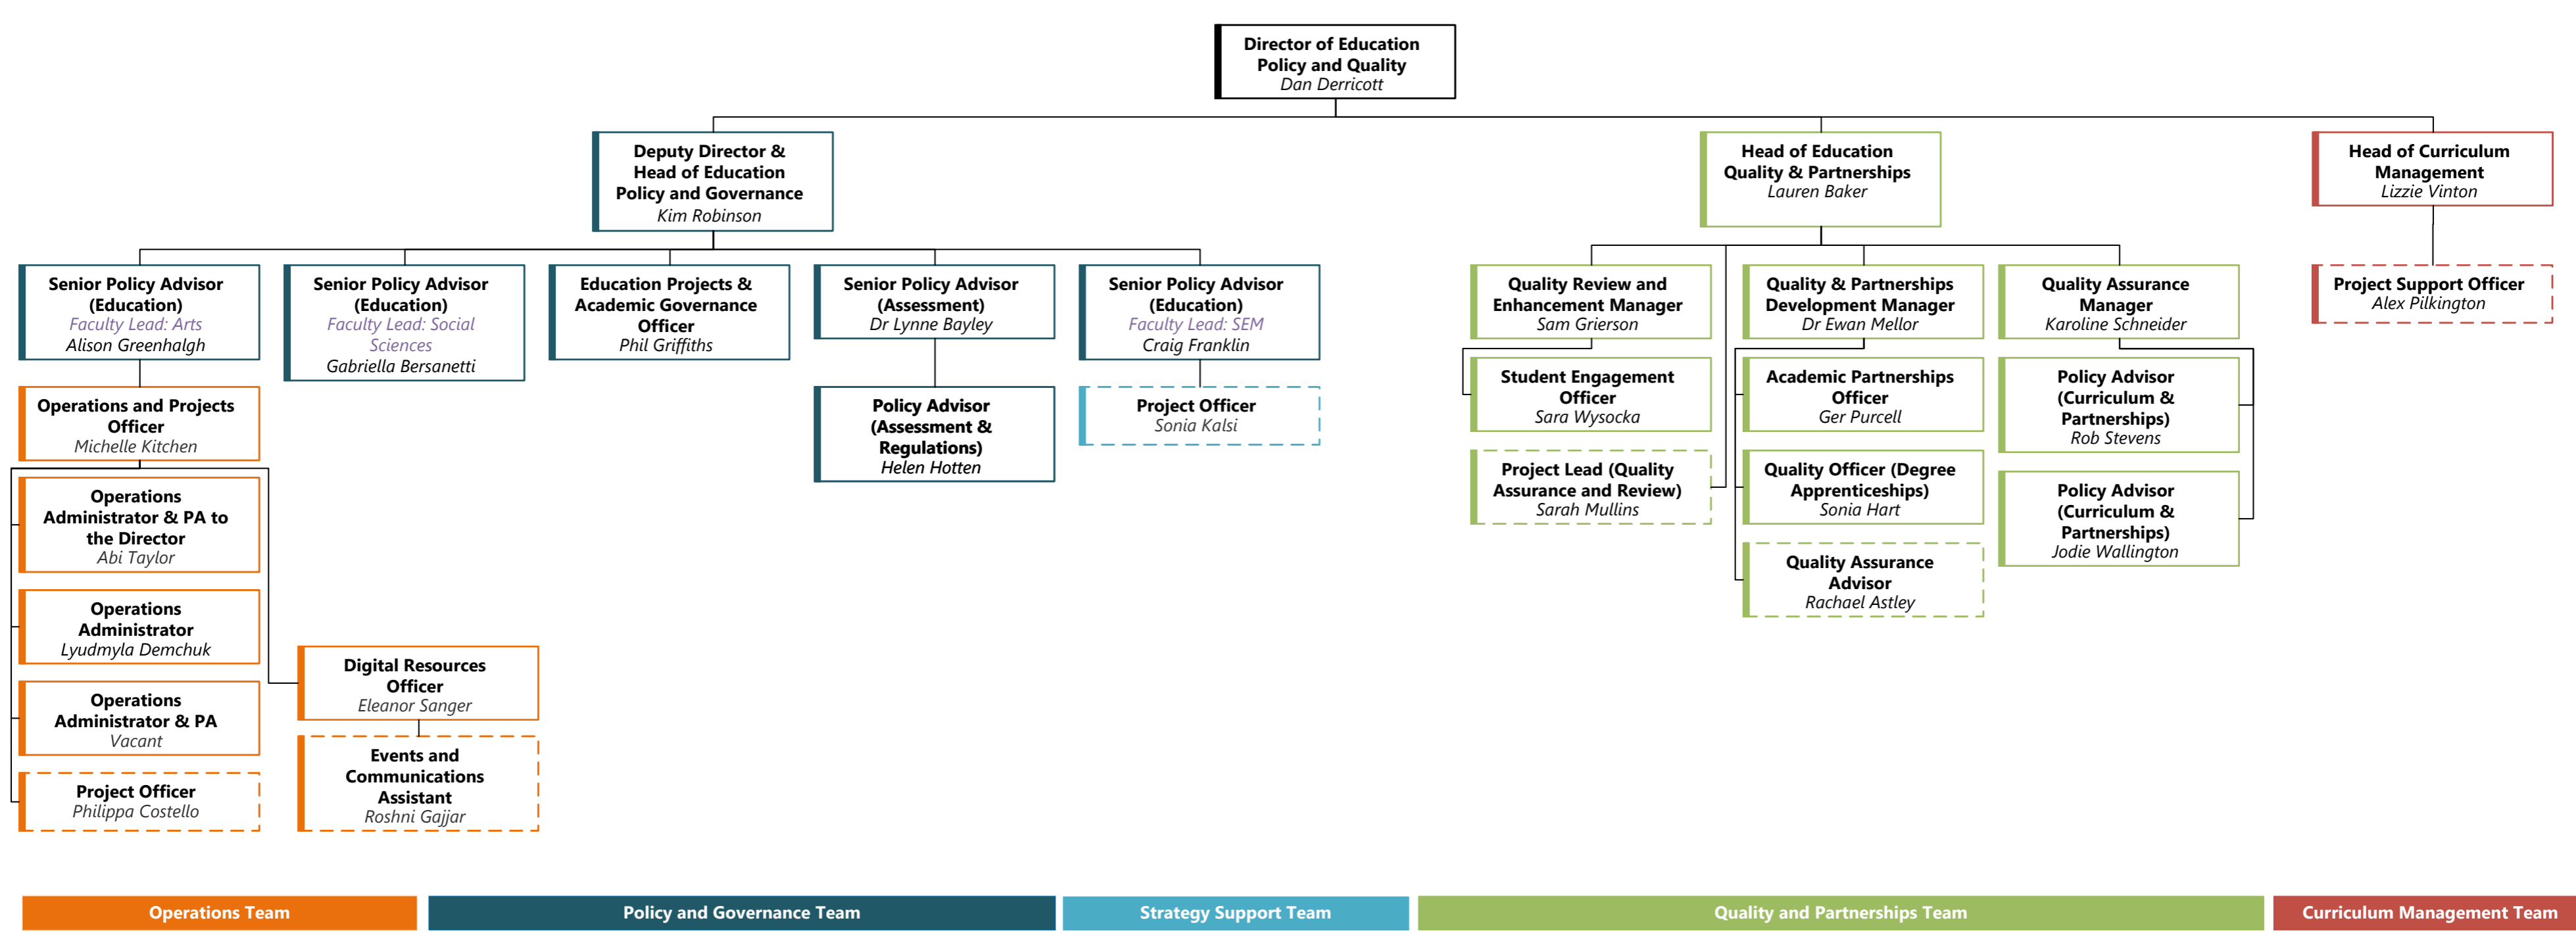

# Education Group: Education Policy and Quality Division

## Organisational Chart – January 2025

Fixed-term project roles denoted by dashed border

Our team structure

Meet the team and explore our core services and projects at [www.warwick.ac.uk/quality](http://www.warwick.ac.uk/quality)