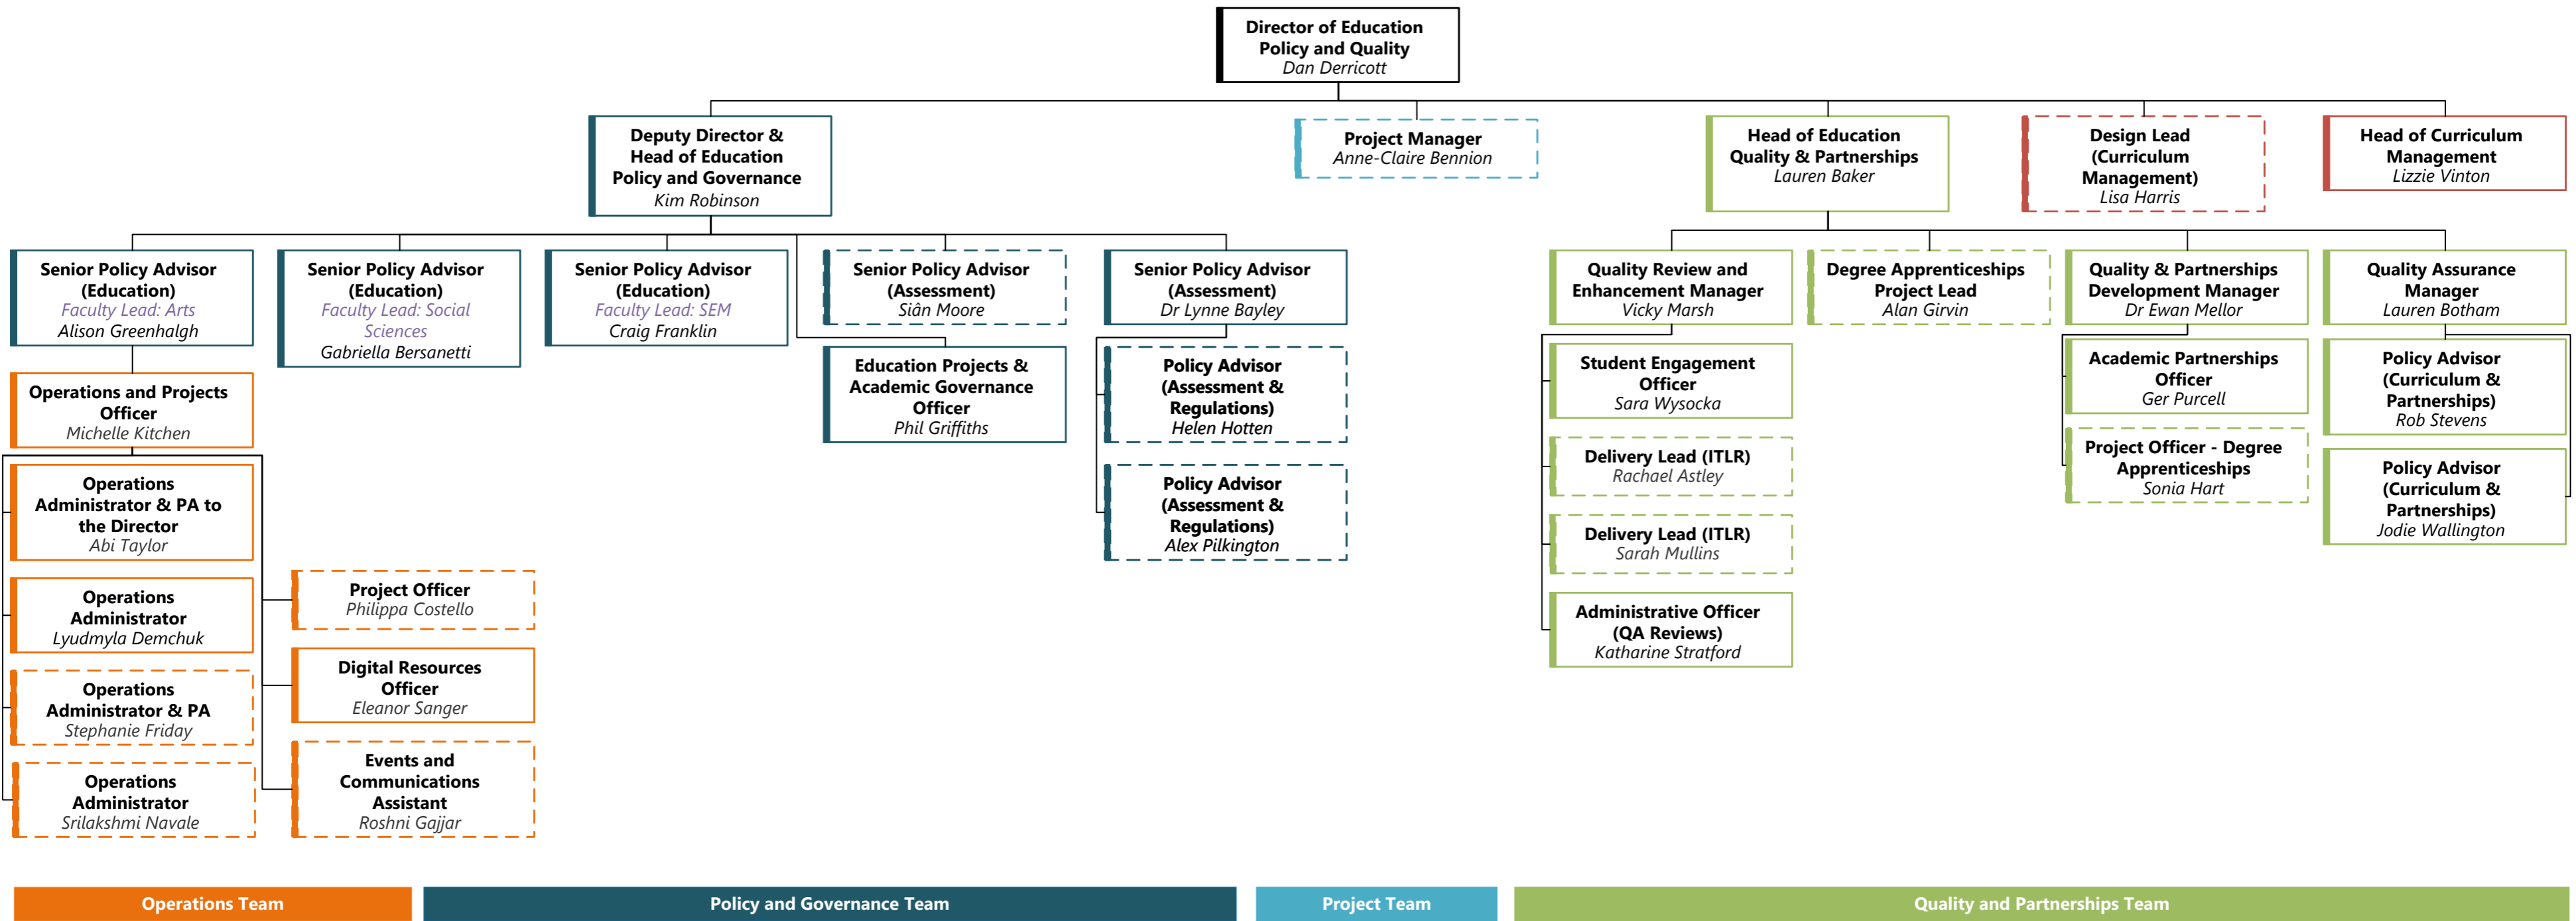

# Education Group: Education Policy and Quality Division

## Organisational Chart – June 2024

Fixed-term project roles denoted by dashed border

Our team structure

Priority Projects

Core Services

Meet the team and explore our core services and projects at [www.warwick.ac.uk/quality](http://www.warwick.ac.uk/quality)