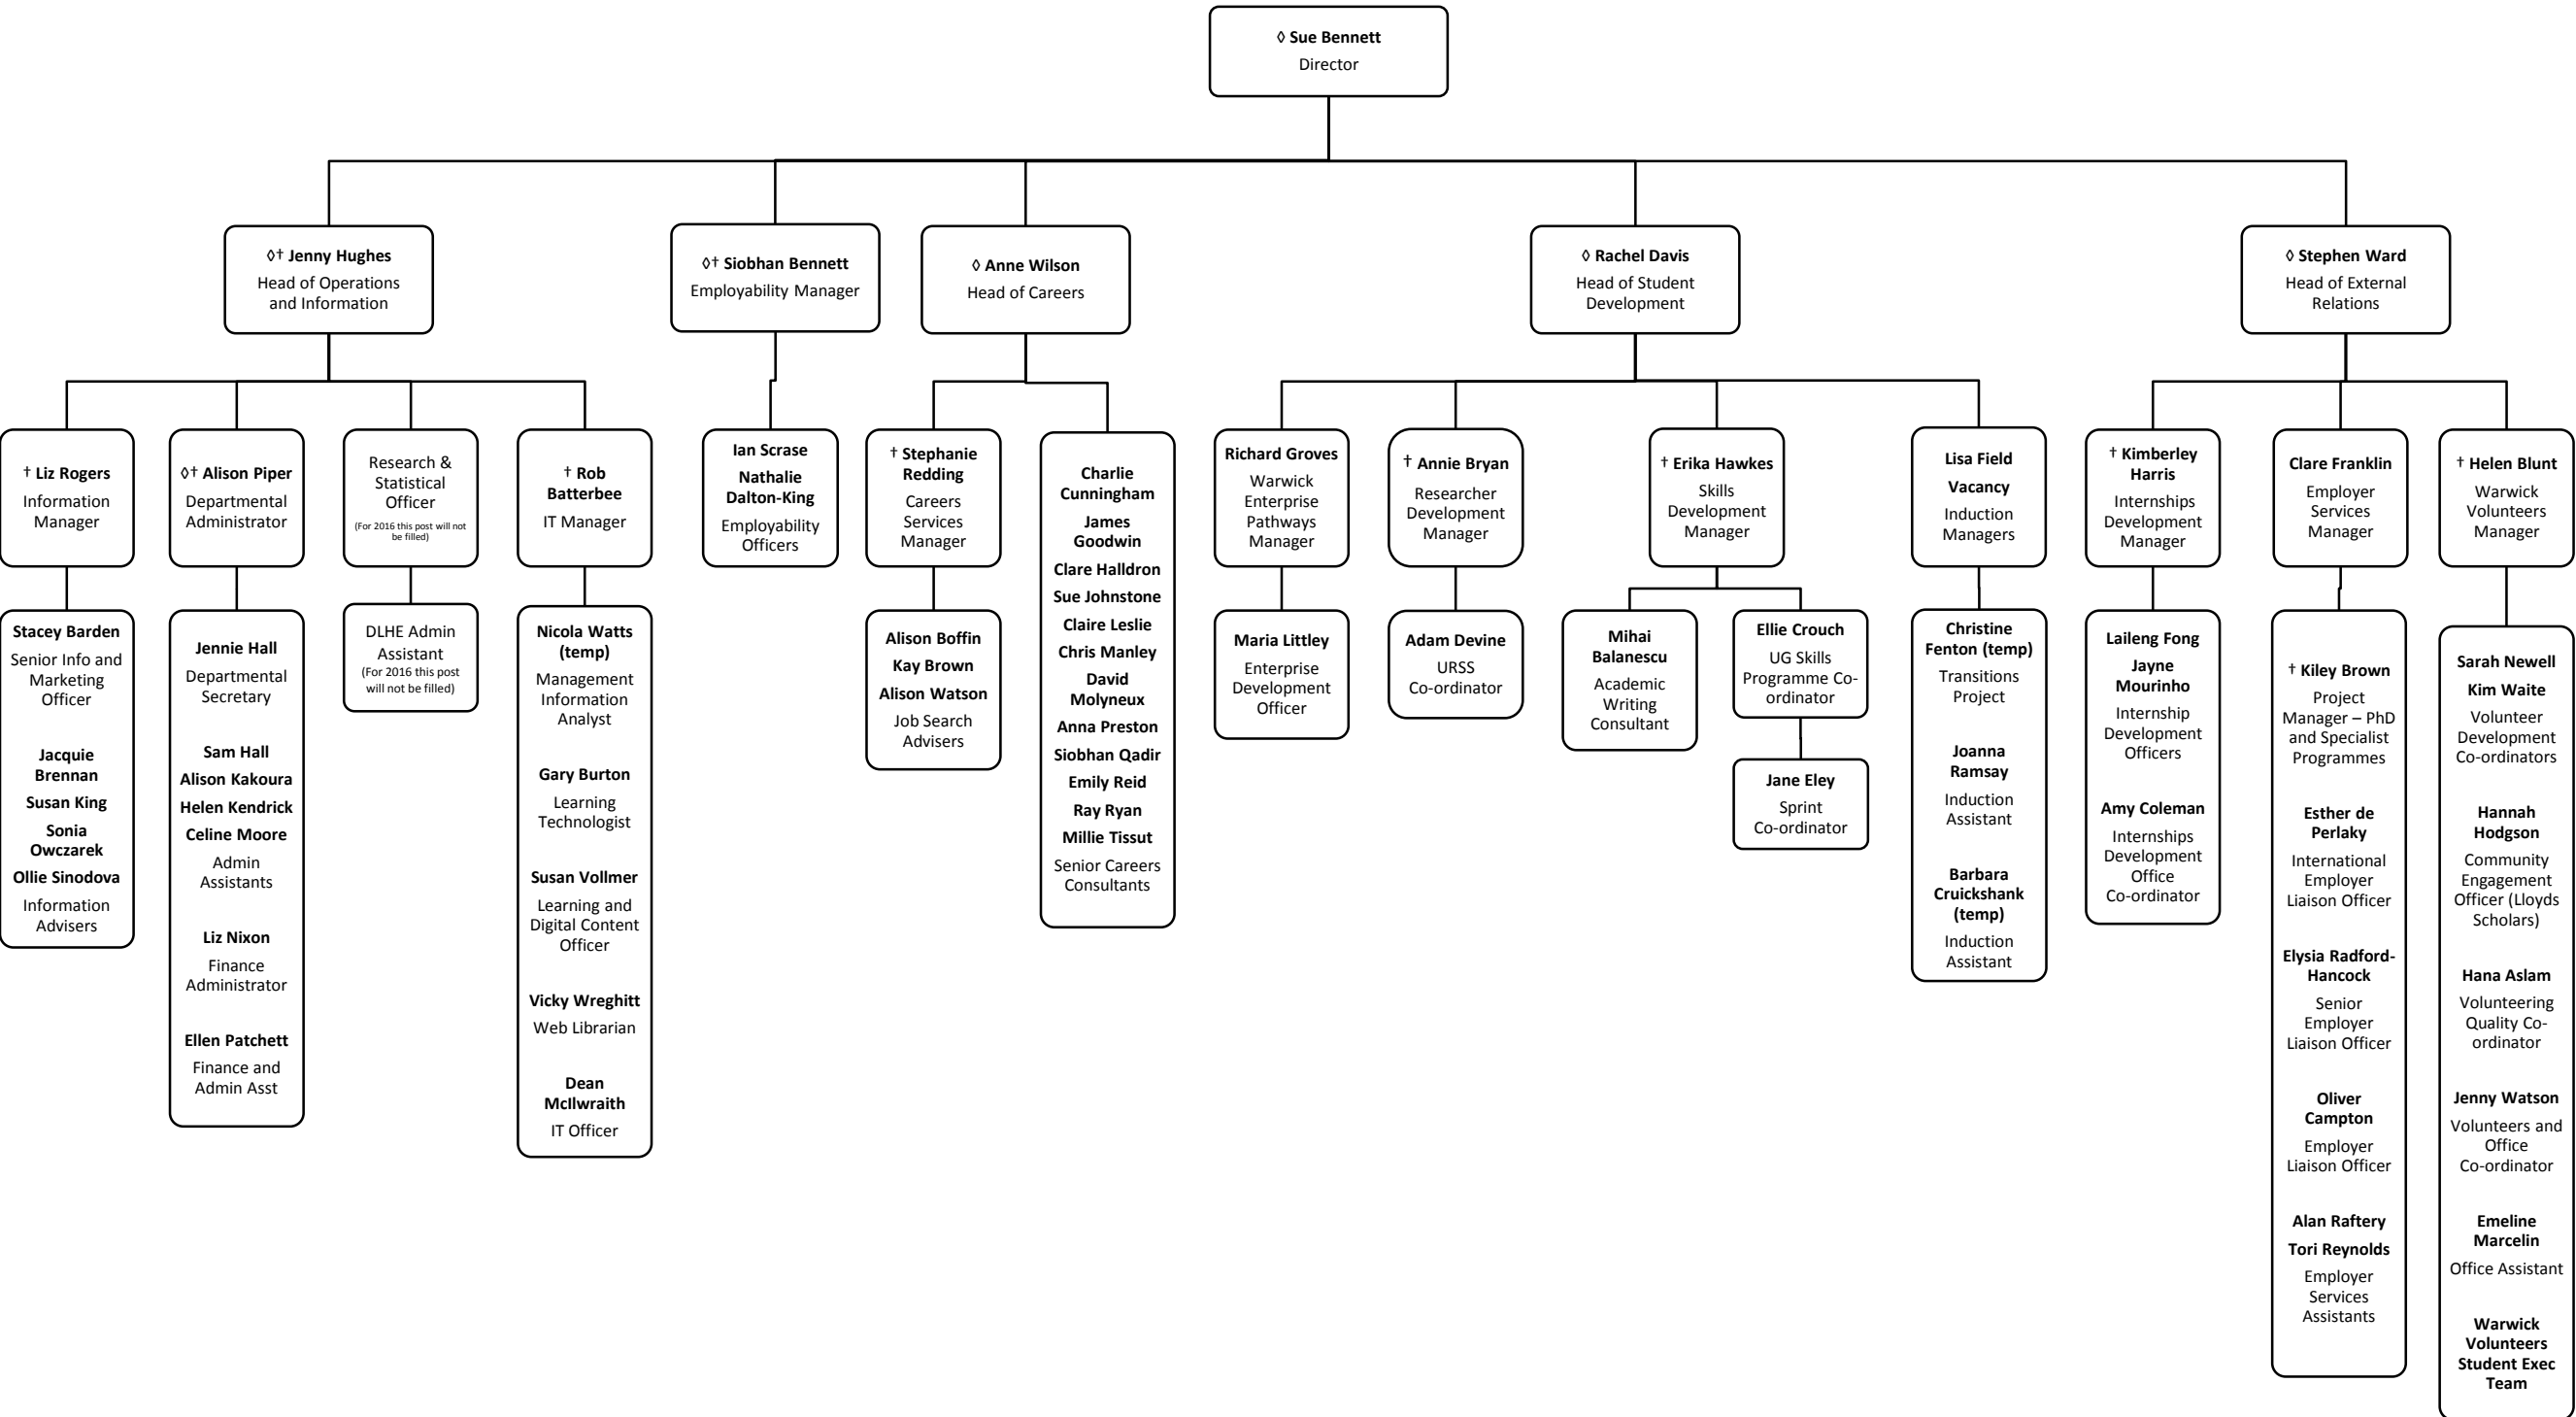

# Student Careers and Skills – April 2016

**Secondment/Maternity Leave/  
Study Leave**  
Soufia Arif  
Siobhan Scanlon  
Lisa Faulkner  
Mel Pepper  
Jen Sear  
Emma Smith  
Marjorie Walsh

**Key:**  
◊ SCS Exec Team  
† Operational Group