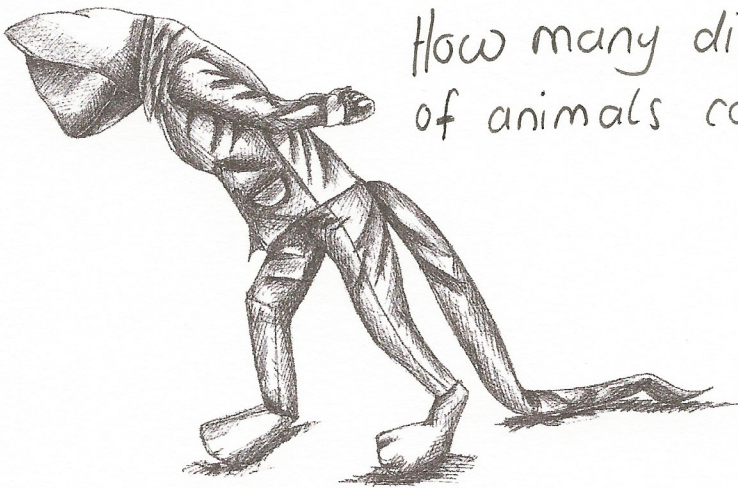

FAMILY TRAIL

SCULPTURE PARK

Laura Ford - Days of Judgement (Cat 1)

is deep in thought. like if he would he look what was very happy? or excited?

draw it here.

Laura ford makes sculptures. She tries to show human emotions and weaknesses. animal to show

FABULOUS

FESTIVE

Laura Ford's Days of Judgement (cat 1)

is a sculpture that is made up of lots of animals...

A cat's head, a man's body, duck's feet and a rat's tail!

If you could make up a sculpture of different animals what would it look like?

draw it here ↓

How many different combinations of animals can you come up with?

FAMILY TRAIL

SCULPTURE PARK

- Dark at Heart

Peter Randall-Page often draws pods, seeds and fossils before he makes his sculptures.

If this was a fossil, what creature is it a fossil of?

draw it here.

FABULOUS

the top of Dark at Heart looks like a nest
what animal do you think might live there?

what
else
does
Dark
at
Heart
remind
you
of?