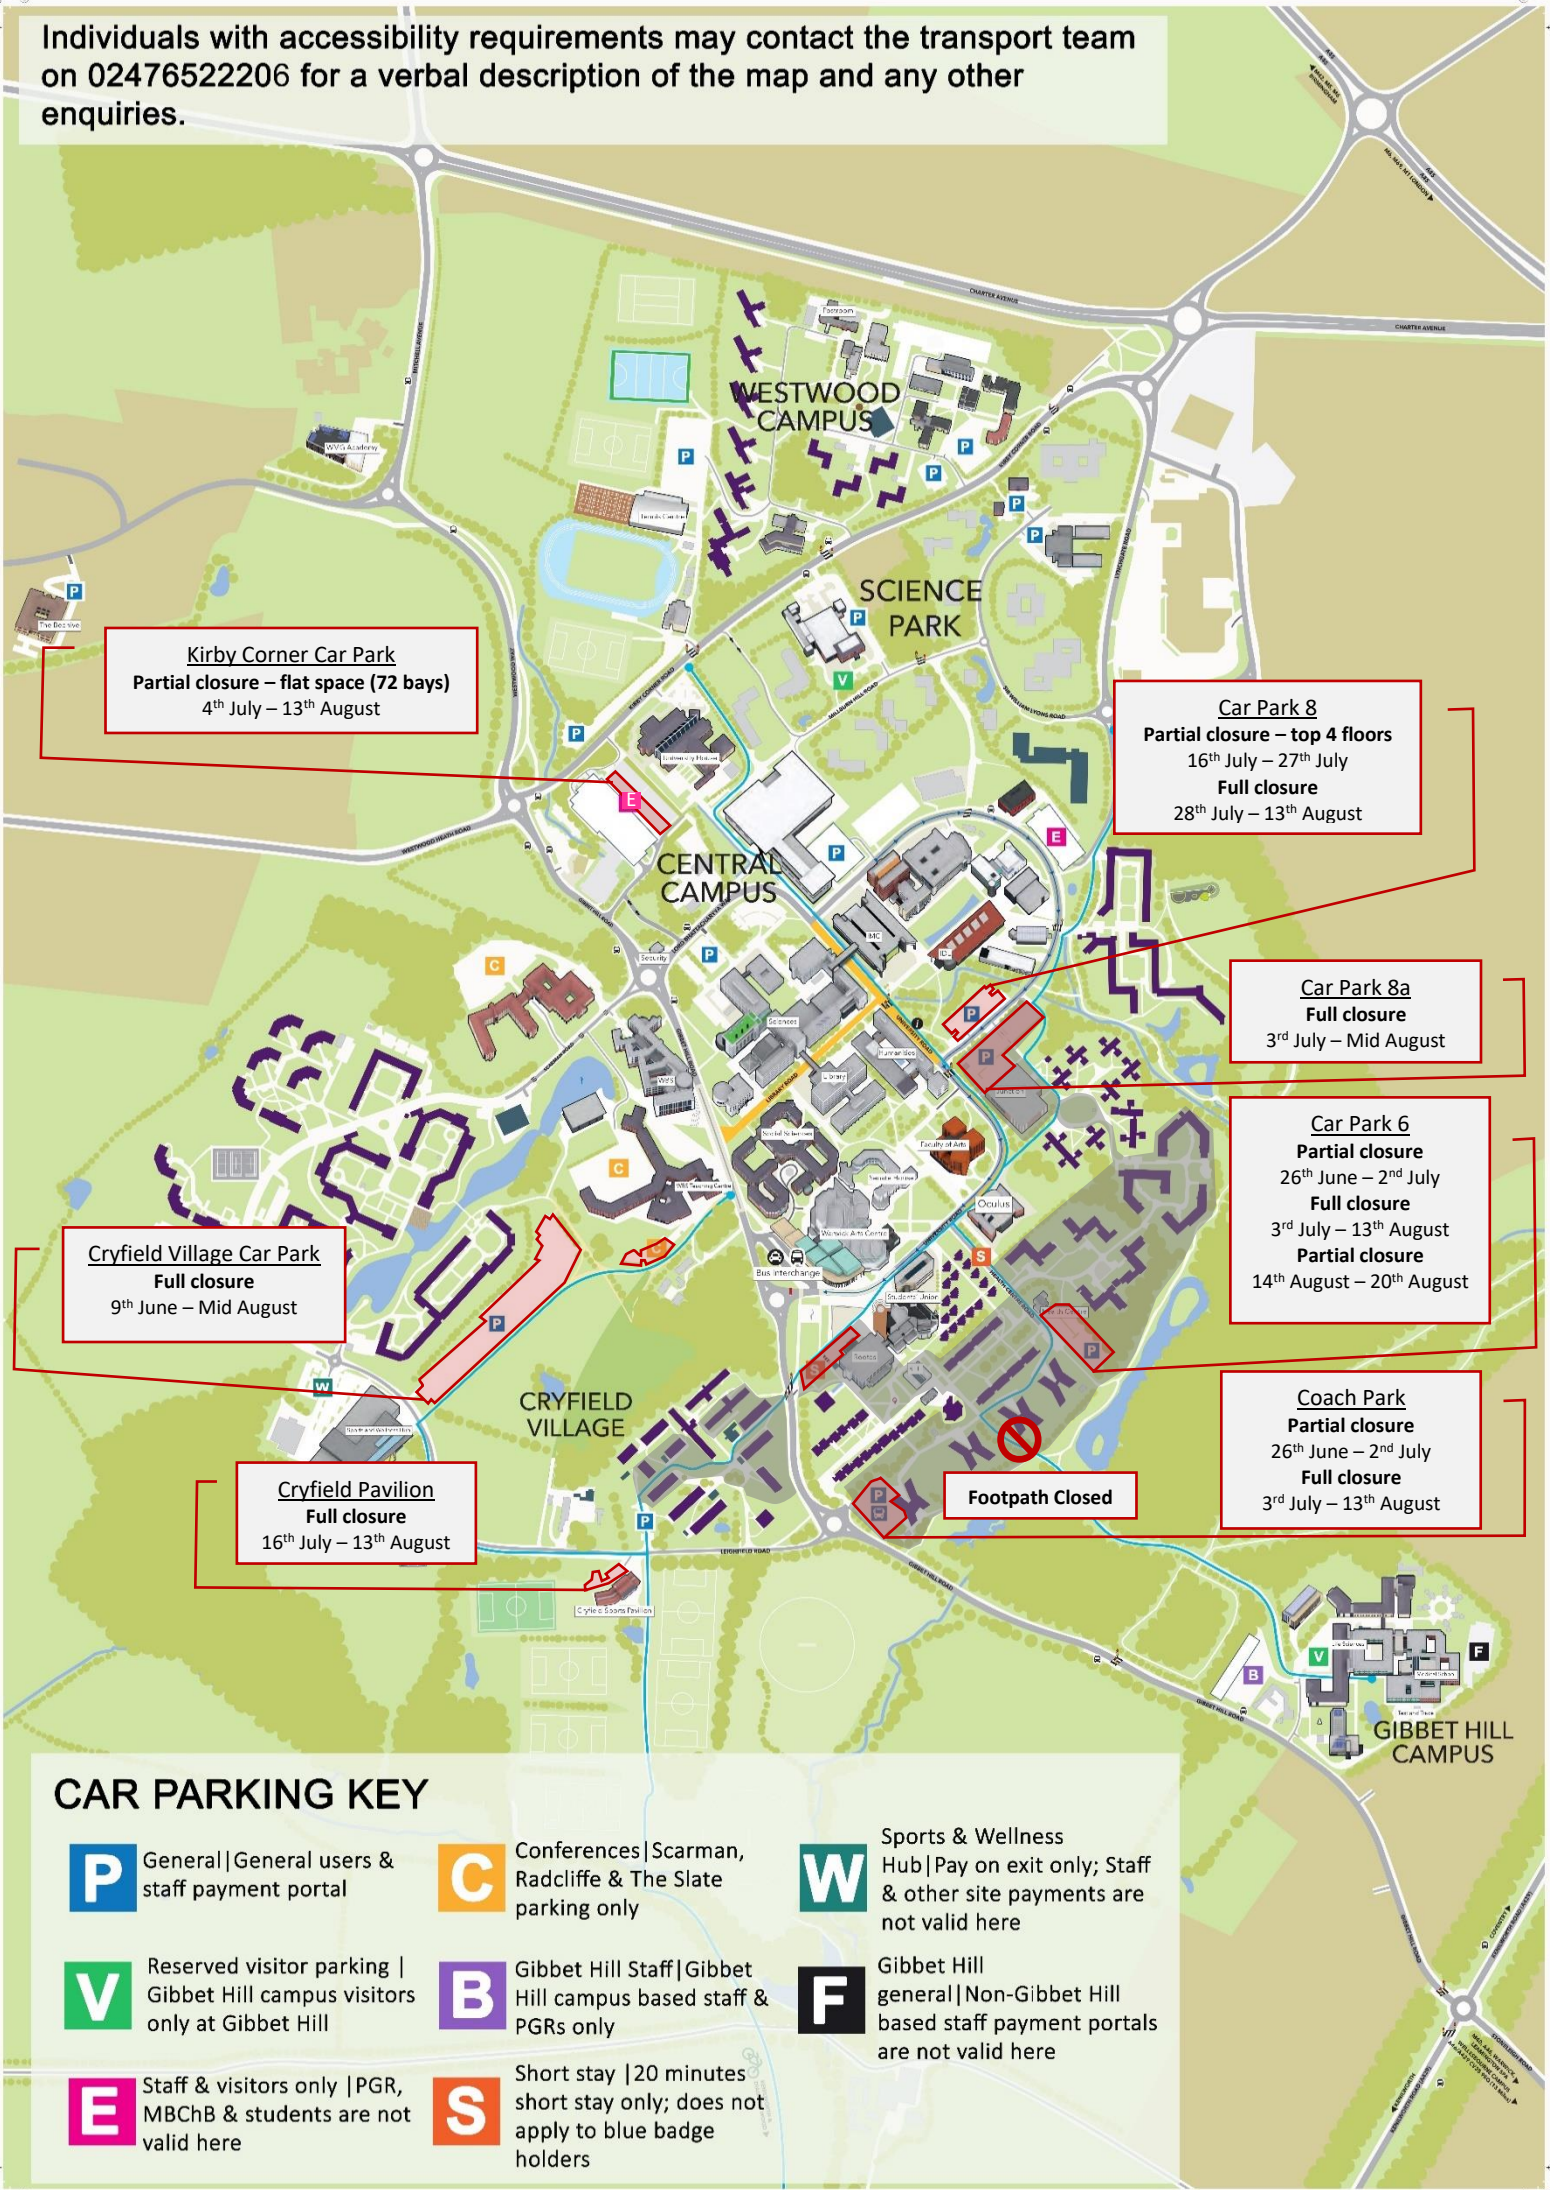

Individuals with accessibility requirements may contact the transport team on 02476522206 for a verbal description of the map and any other enquiries.

Kirby Corner Car Park
Partial closure – flat space (72 bays)
 4th July – 13th August

Car Park 8
Partial closure – top 4 floors
 16th July – 27th July
Full closure
 28th July – 13th August

Car Park 8a
Full closure
 3rd July – Mid August

Car Park 6
Partial closure
 26th June – 2nd July
Full closure
 3rd July – 13th August
Partial closure
 14th August – 20th August

Cryfield Village Car Park
Full closure
 9th June – Mid August

Coach Park
Partial closure
 26th June – 2nd July
Full closure
 3rd July – 13th August

Cryfield Pavilion
Full closure
 16th July – 13th August

Footpath Closed

CAR PARKING KEY

P General | General users & staff payment portal

C Conferences | Scarman, Radcliffe & The Slate parking only

W Sports & Wellness Hub | Pay on exit only; Staff & other site payments are not valid here