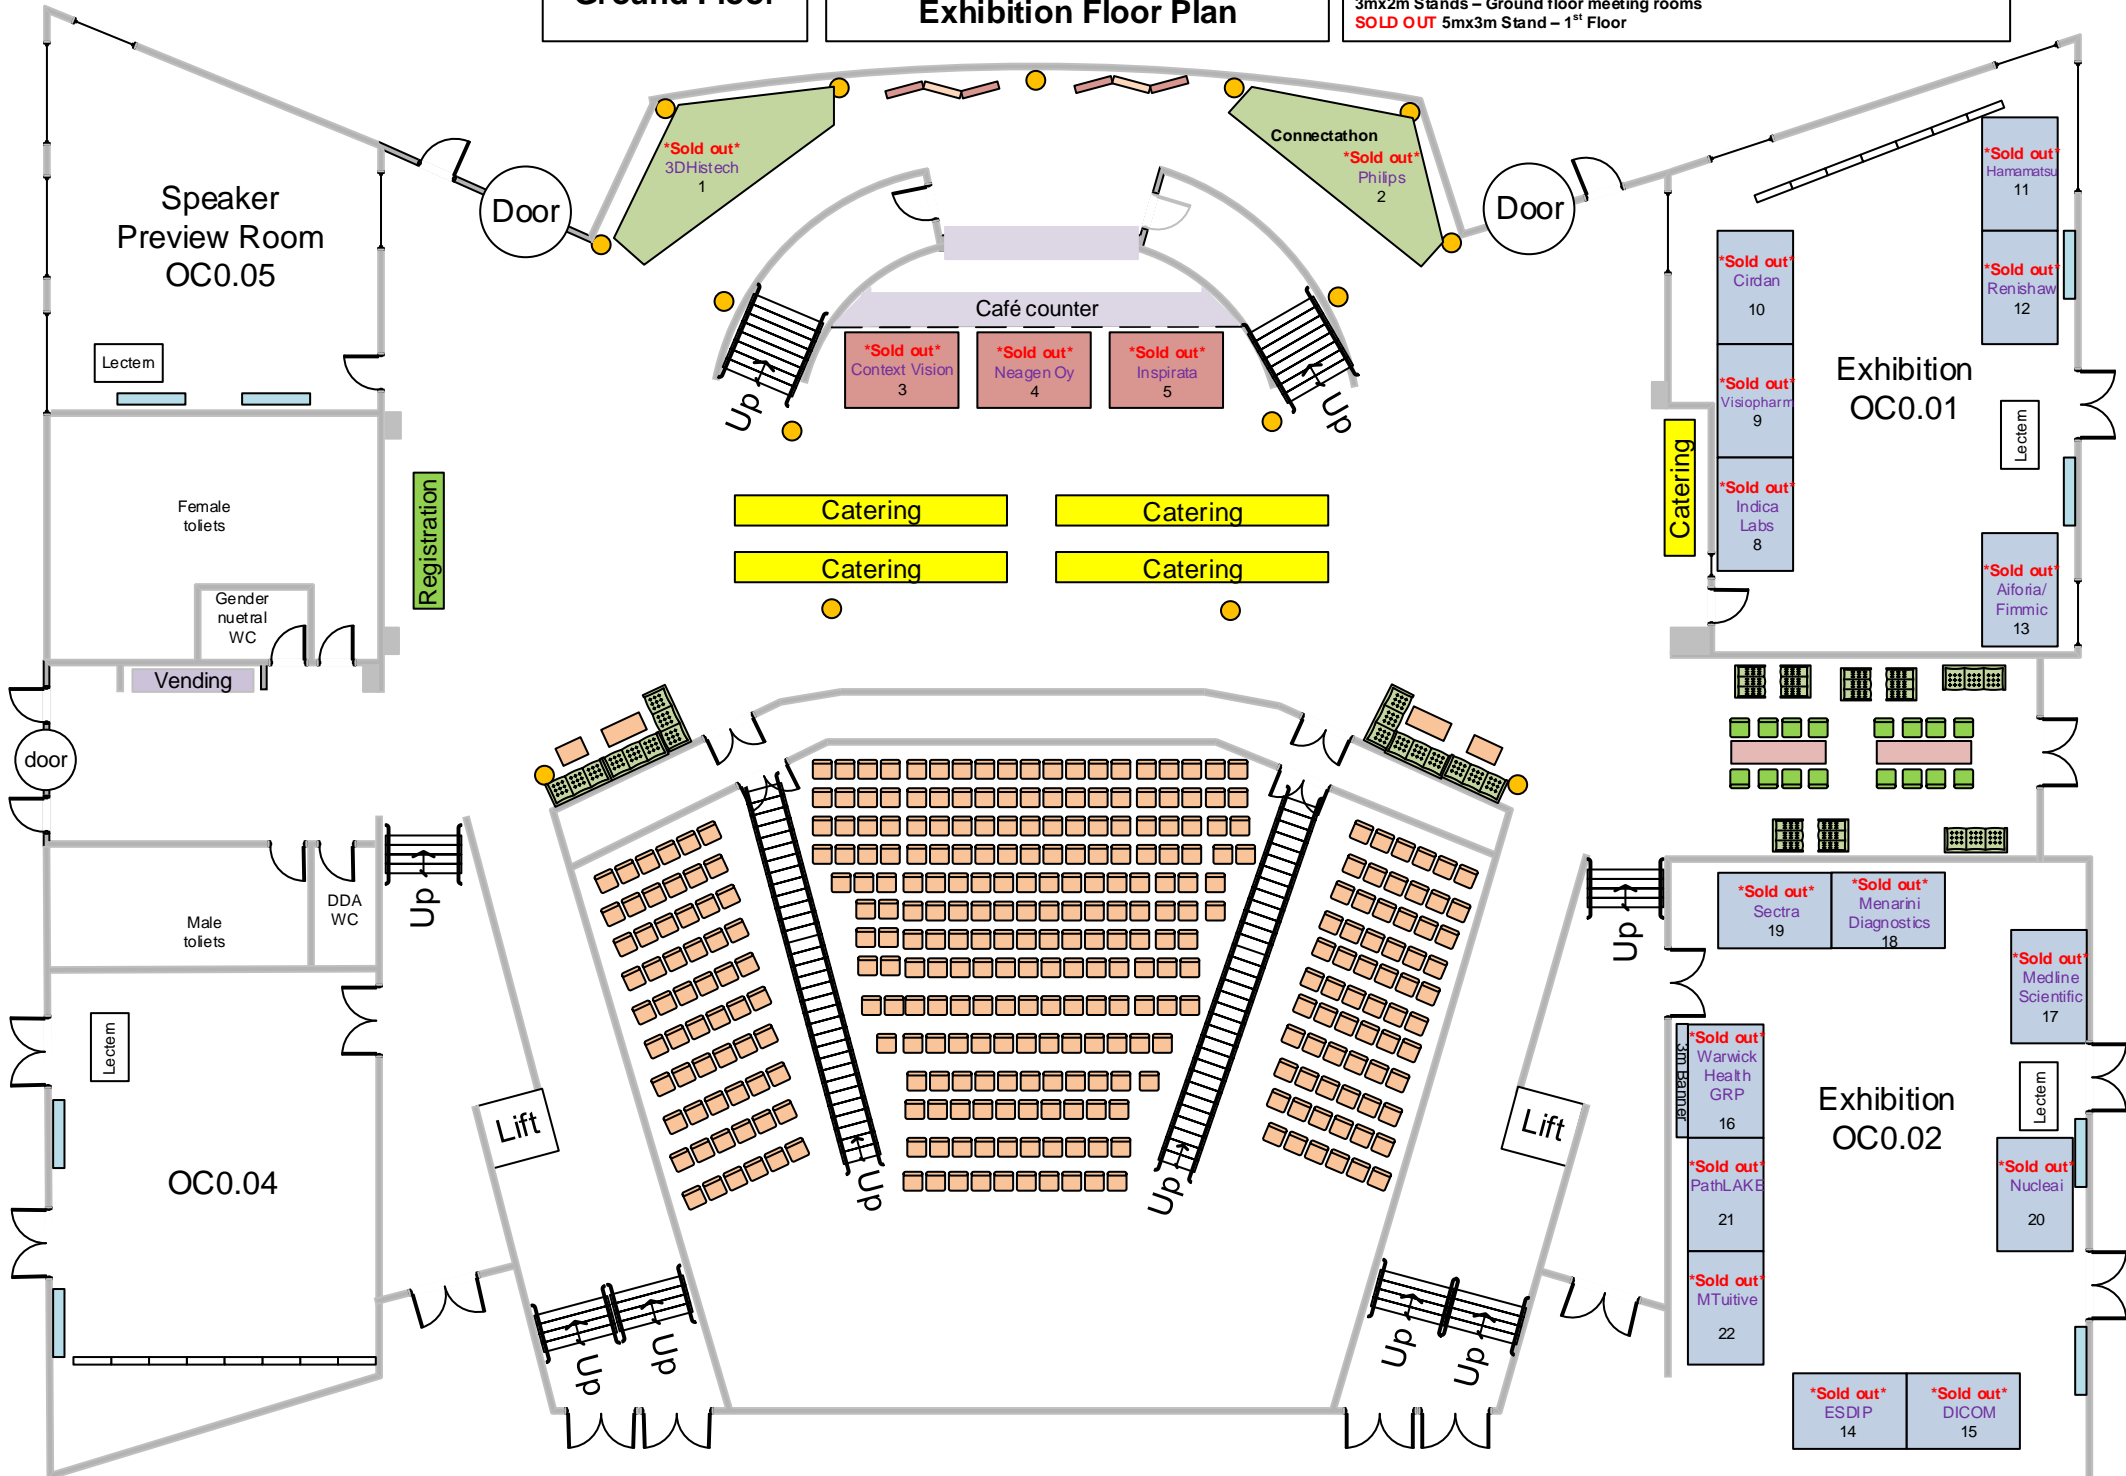

**Ground Floor**

**ECDP 2019  
Exhibition Floor Plan**

**SOLD OUT** 12m<sup>2</sup> Stand – Ground floor  
**SOLD OUT** Premium 3mx2m stands – Ground floor foyer  
3mx2m Stands – Ground floor meeting rooms  
**SOLD OUT** 5mx3m Stand – 1<sup>st</sup> Floor

First Floor

ECDP 2019  
Exhibition Floor Plan