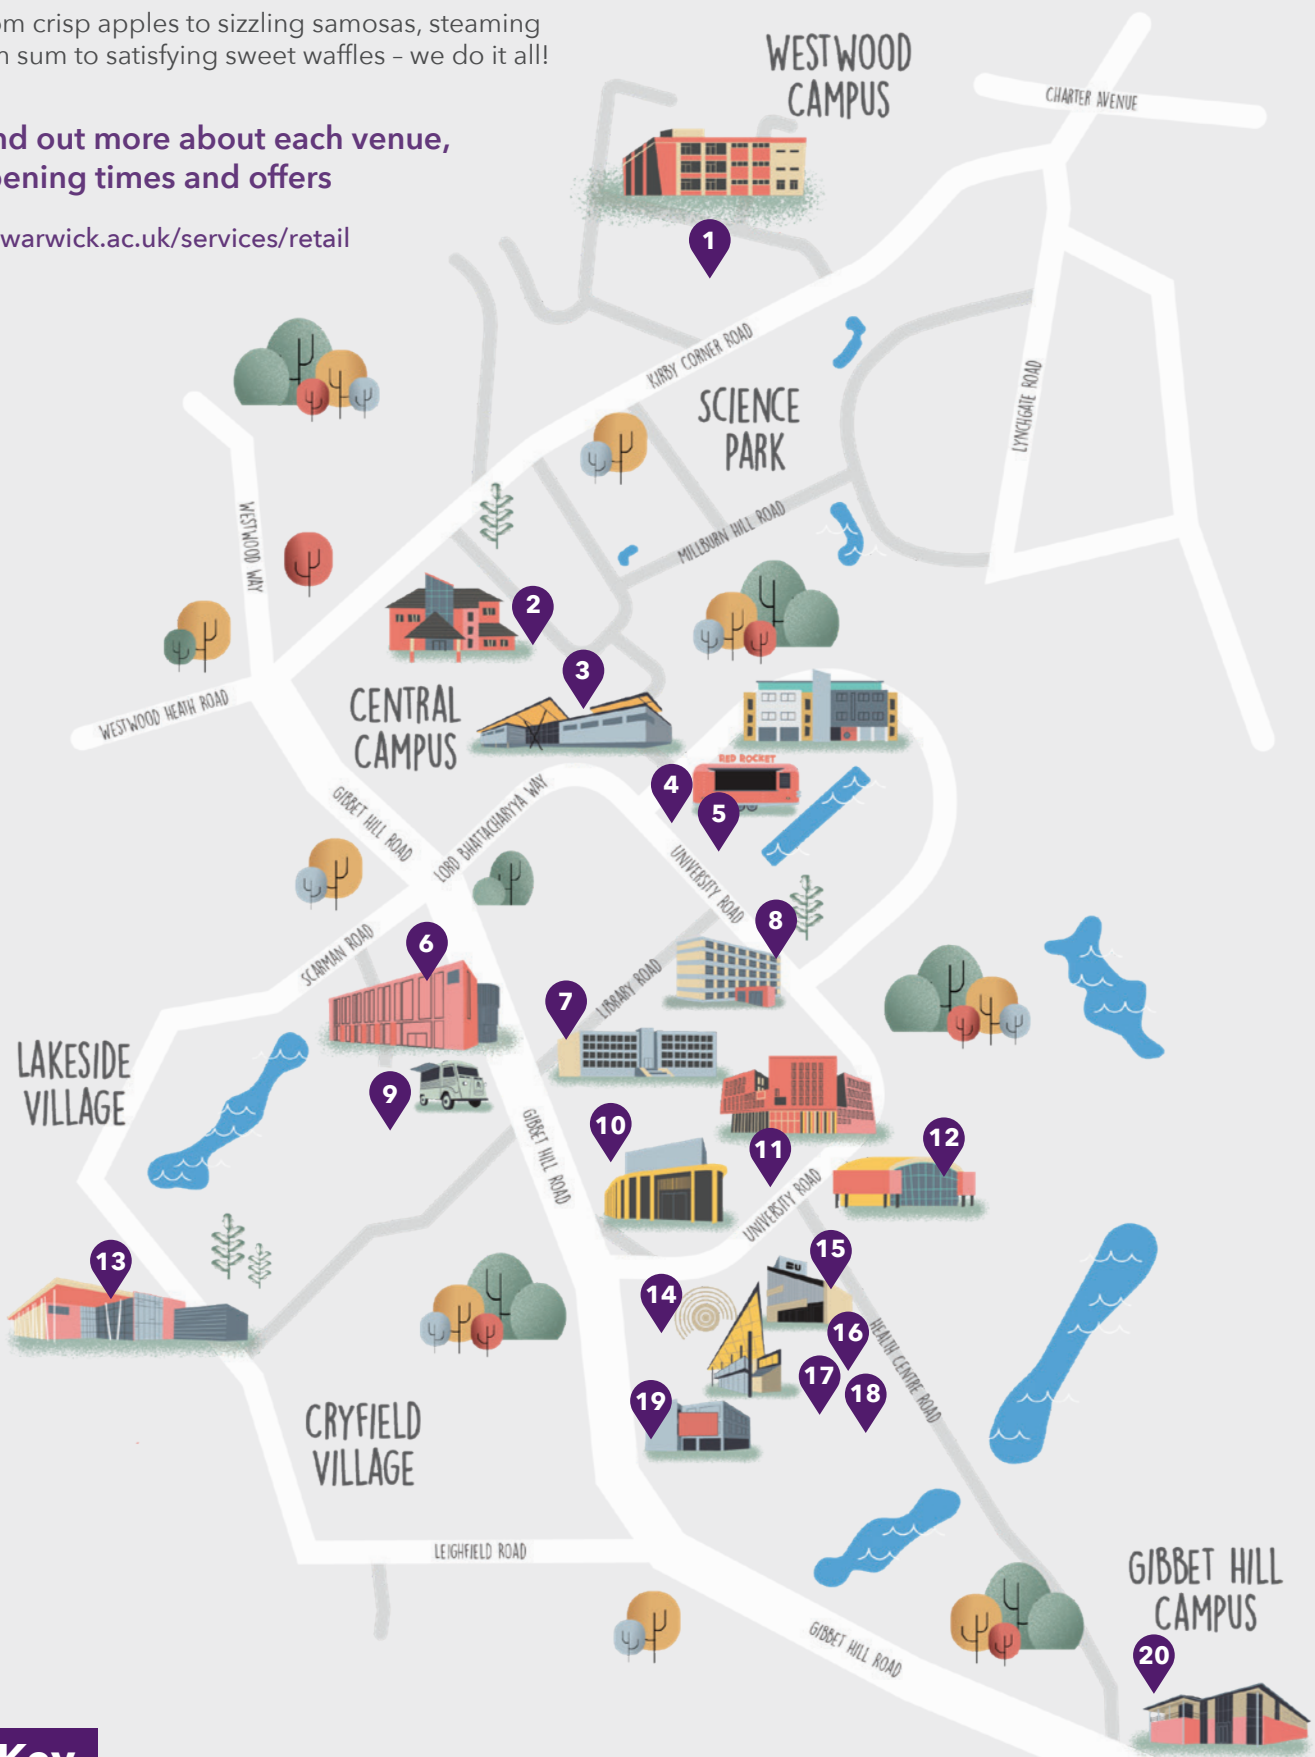

CAMPUS RETAIL OUTLETS

Open to anyone and everyone, there are lots of fantastic places to eat, drink and shop on campus.

From crisp apples to sizzling samosas, steaming dim sum to satisfying sweet waffles – we do it all!

Find out more about each venue, opening times and offers

warwick.ac.uk/services/retail

Key

● Warwick Retail outlets

● Students' Union (SU) outlets

View outlet opening times here

- | | | |
|---|--|--|
| <p>1 Aroma
Westwood Campus</p> <p>2 University House Café
University House, ground floor</p> <p>3 NAIC Café
Lord Bhattacharyya Building, ground floor</p> <p>4 Ganpathi Catering
Outside of the Computer Science building</p> <p>5 Red Rocket
Outside of the Computer Science building</p> <p>6 WBS Café
Warwick Business School, ground floor</p> <p>7 Café Social
Social Sciences building, ground floor</p> <p>8 Library Coffee Bar
Library, ground floor</p> <p>8 Café Library
Library, ground floor</p> | <p>9 SPUD
Outside Warwick Business School</p> <p>10 Benugo Bar and Kitchen
Warwick Arts Centre</p> <p>11 Caffè Nero
Faculty of Arts Building (FAB)</p> <p>12 Café Oculus
Oculus Building, ground floor</p> <p>13 Caffè Nero
Sports and Wellness Hub</p> <p>14 Market Day
At the Piazza on Wednesdays (term time)</p> <p>15 Curiositea
Students' Union Atrium, ground floor</p> <p>16 The Food Station
Students' Union building, 1st floor</p> <p>16 The Dirty Duck
Students' Union building, 1st floor</p> <p>16 The Terrace Bar
Students' Union Atrium, 1st floor</p> | <p>17 Rootes Grocery Store (RGS)
Students' Union building, ground floor</p> <p>17 Warwick Merchandise
Inside Rootes Grocery Store</p> <p>17 Post Office
Inside Rootes Grocery Store</p> <p>18 Pharmacy
Students' Union Atrium, ground floor</p> <p>18 Jidong
Students' Union Atrium, ground floor</p> <p>19 Pret A Manger
Rootes Building, ground floor</p> <p>19 Fusion Sports Bar
Rootes Building, 1st floor</p> <p>20 Café Gibbet Hill
Medical School, ground floor</p> |
|---|--|--|