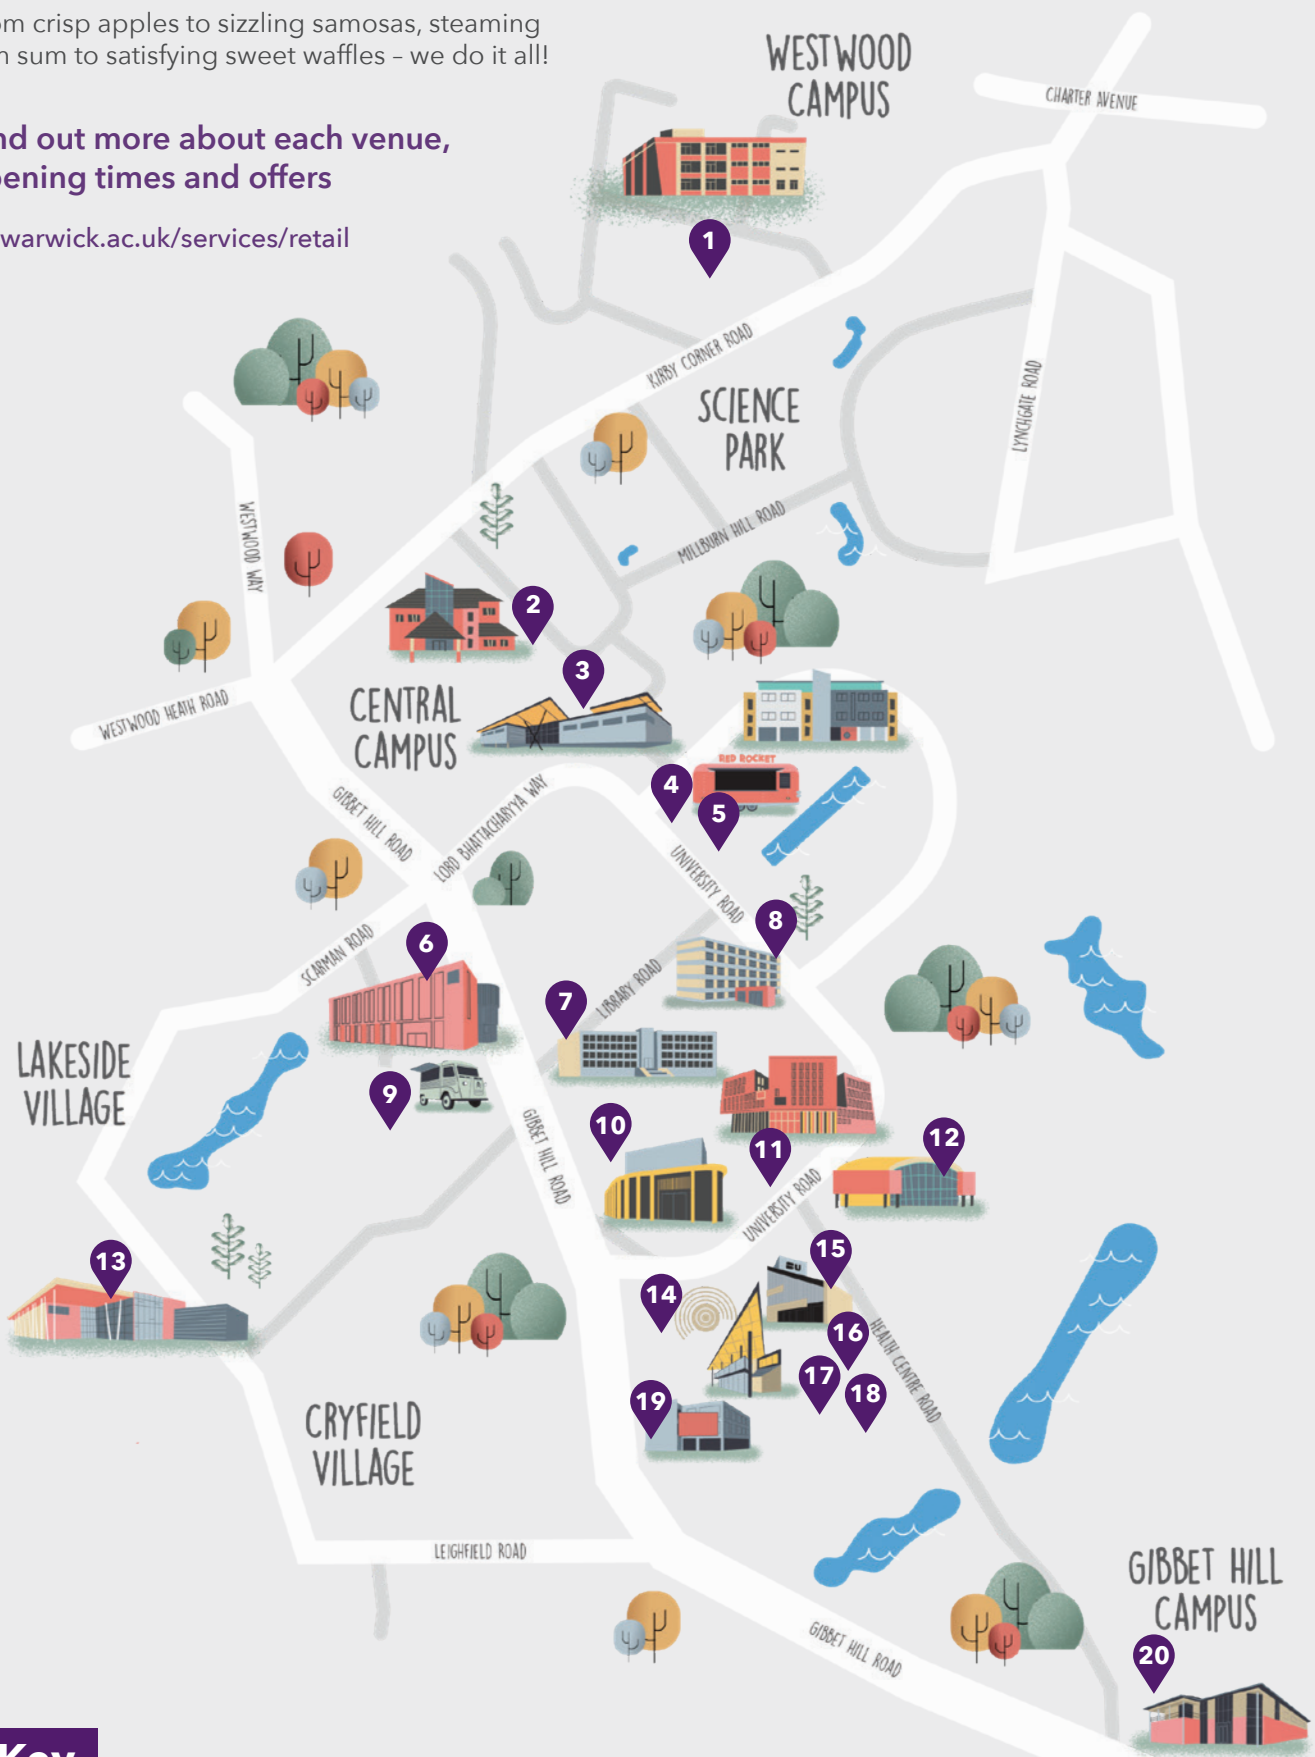

## Key

● Warwick Retail outlets

● Students' Union (SU) outlets

View outlet opening times here

- |  |  |   |
|--|--|---|
| <p><b>1</b> Aroma<br/>Westwood Campus</p> <p><b>2</b> Eatwise Test Kitchen<br/>University House, ground floor</p> <p><b>3</b> NAIC Café<br/>Lord Bhattacharyya Building, ground floor</p> <p><b>4</b> Ganpathi Catering<br/>Outside of the Computer Science building</p> <p><b>5</b> Red Rocket<br/>Outside of the Computer Science building</p> <p><b>6</b> WBS Café<br/>Warwick Business School, ground floor</p> <p><b>7</b> Café Social<br/>Social Sciences building, ground floor</p> <p><b>8</b> Library Coffee Bar<br/>Library, ground floor</p> <p><b>8</b> Café Library<br/>Library, ground floor</p> | <p><b>9</b> spud<br/>Outside Warwick Business School</p> <p><b>10</b> Benugo Bar and Kitchen<br/>Warwick Arts Centre</p> <p><b>11</b> Caffè Nero<br/>Faculty of Arts Building (FAB)</p> <p><b>12</b> Café Oculus<br/>Oculus Building, ground floor</p> <p><b>13</b> Caffè Nero<br/>Sports and Wellness Hub</p> <p><b>14</b> Market Day<br/>At the Piazza on Wednesdays (term time)</p> <p><b>15</b> Curiositea<br/>Students' Union Atrium, ground floor</p> <p><b>16</b> The Food Station<br/>Students' Union building, 1st floor</p> <p><b>16</b> The Dirty Duck<br/>Students' Union building, 1st floor</p> <p><b>16</b> The Terrace Bar<br/>Students' Union Atrium, 1st floor</p> | <p><b>17</b> Rootes Grocery Store (RGS)<br/>Students' Union building, ground floor</p> <p><b>17</b> Warwick Merchandise<br/>Inside Rootes Grocery Store</p> <p><b>17</b> Post Office<br/>Inside Rootes Grocery Store</p> <p><b>18</b> Pharmacy<br/>Students' Union Atrium, ground floor</p> <p><b>18</b> Jidong<br/>Students' Union Atrium, ground floor</p> <p><b>19</b> Pret A Manger<br/>Rootes Building, ground floor</p> <p><b>19</b> Fusion Sports Bar/Esports Centre<br/>Rootes Building, 1st floor</p> <p><b>20</b> Café Gibbet Hill<br/>Medical School, ground floor</p> |
|--|--|---|