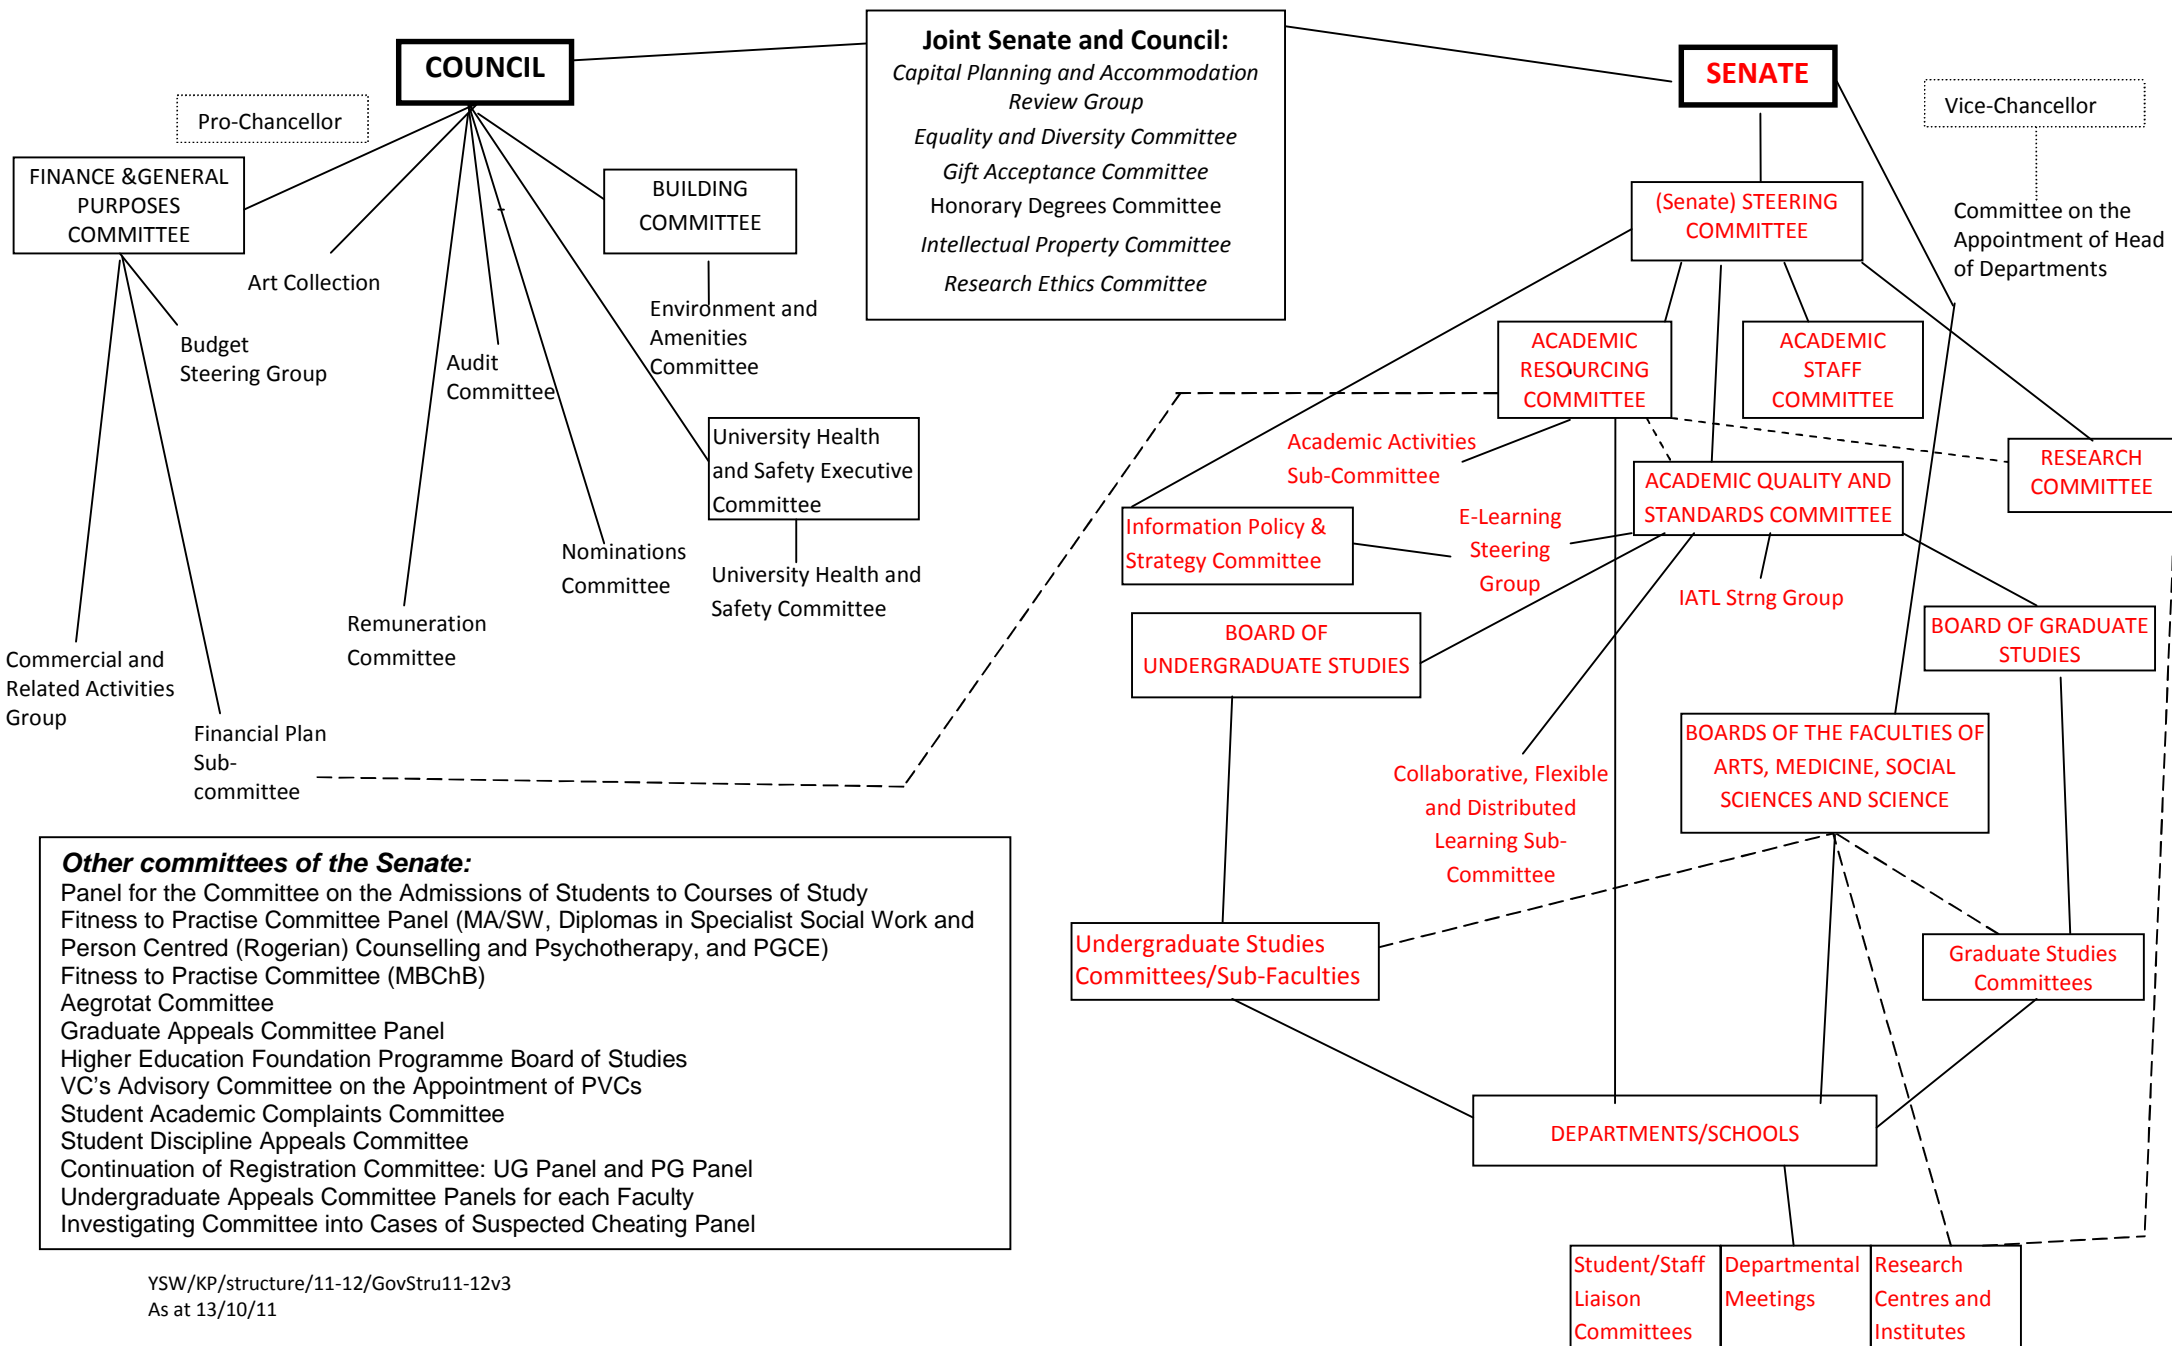

University of Warwick Committee Structure 2011/12

Other committees of the Senate:

- Panel for the Committee on the Admissions of Students to Courses of Study
- Fitness to Practise Committee Panel (MA/SW, Diplomas in Specialist Social Work and Person Centred (Rogerian) Counselling and Psychotherapy, and PGCE)
- Fitness to Practise Committee (MBChB)
- Aegrotat Committee
- Graduate Appeals Committee Panel
- Higher Education Foundation Programme Board of Studies
- VC's Advisory Committee on the Appointment of PVCs
- Student Academic Complaints Committee
- Student Discipline Appeals Committee
- Continuation of Registration Committee: UG Panel and PG Panel
- Undergraduate Appeals Committee Panels for each Faculty
- Investigating Committee into Cases of Suspected Cheating Panel