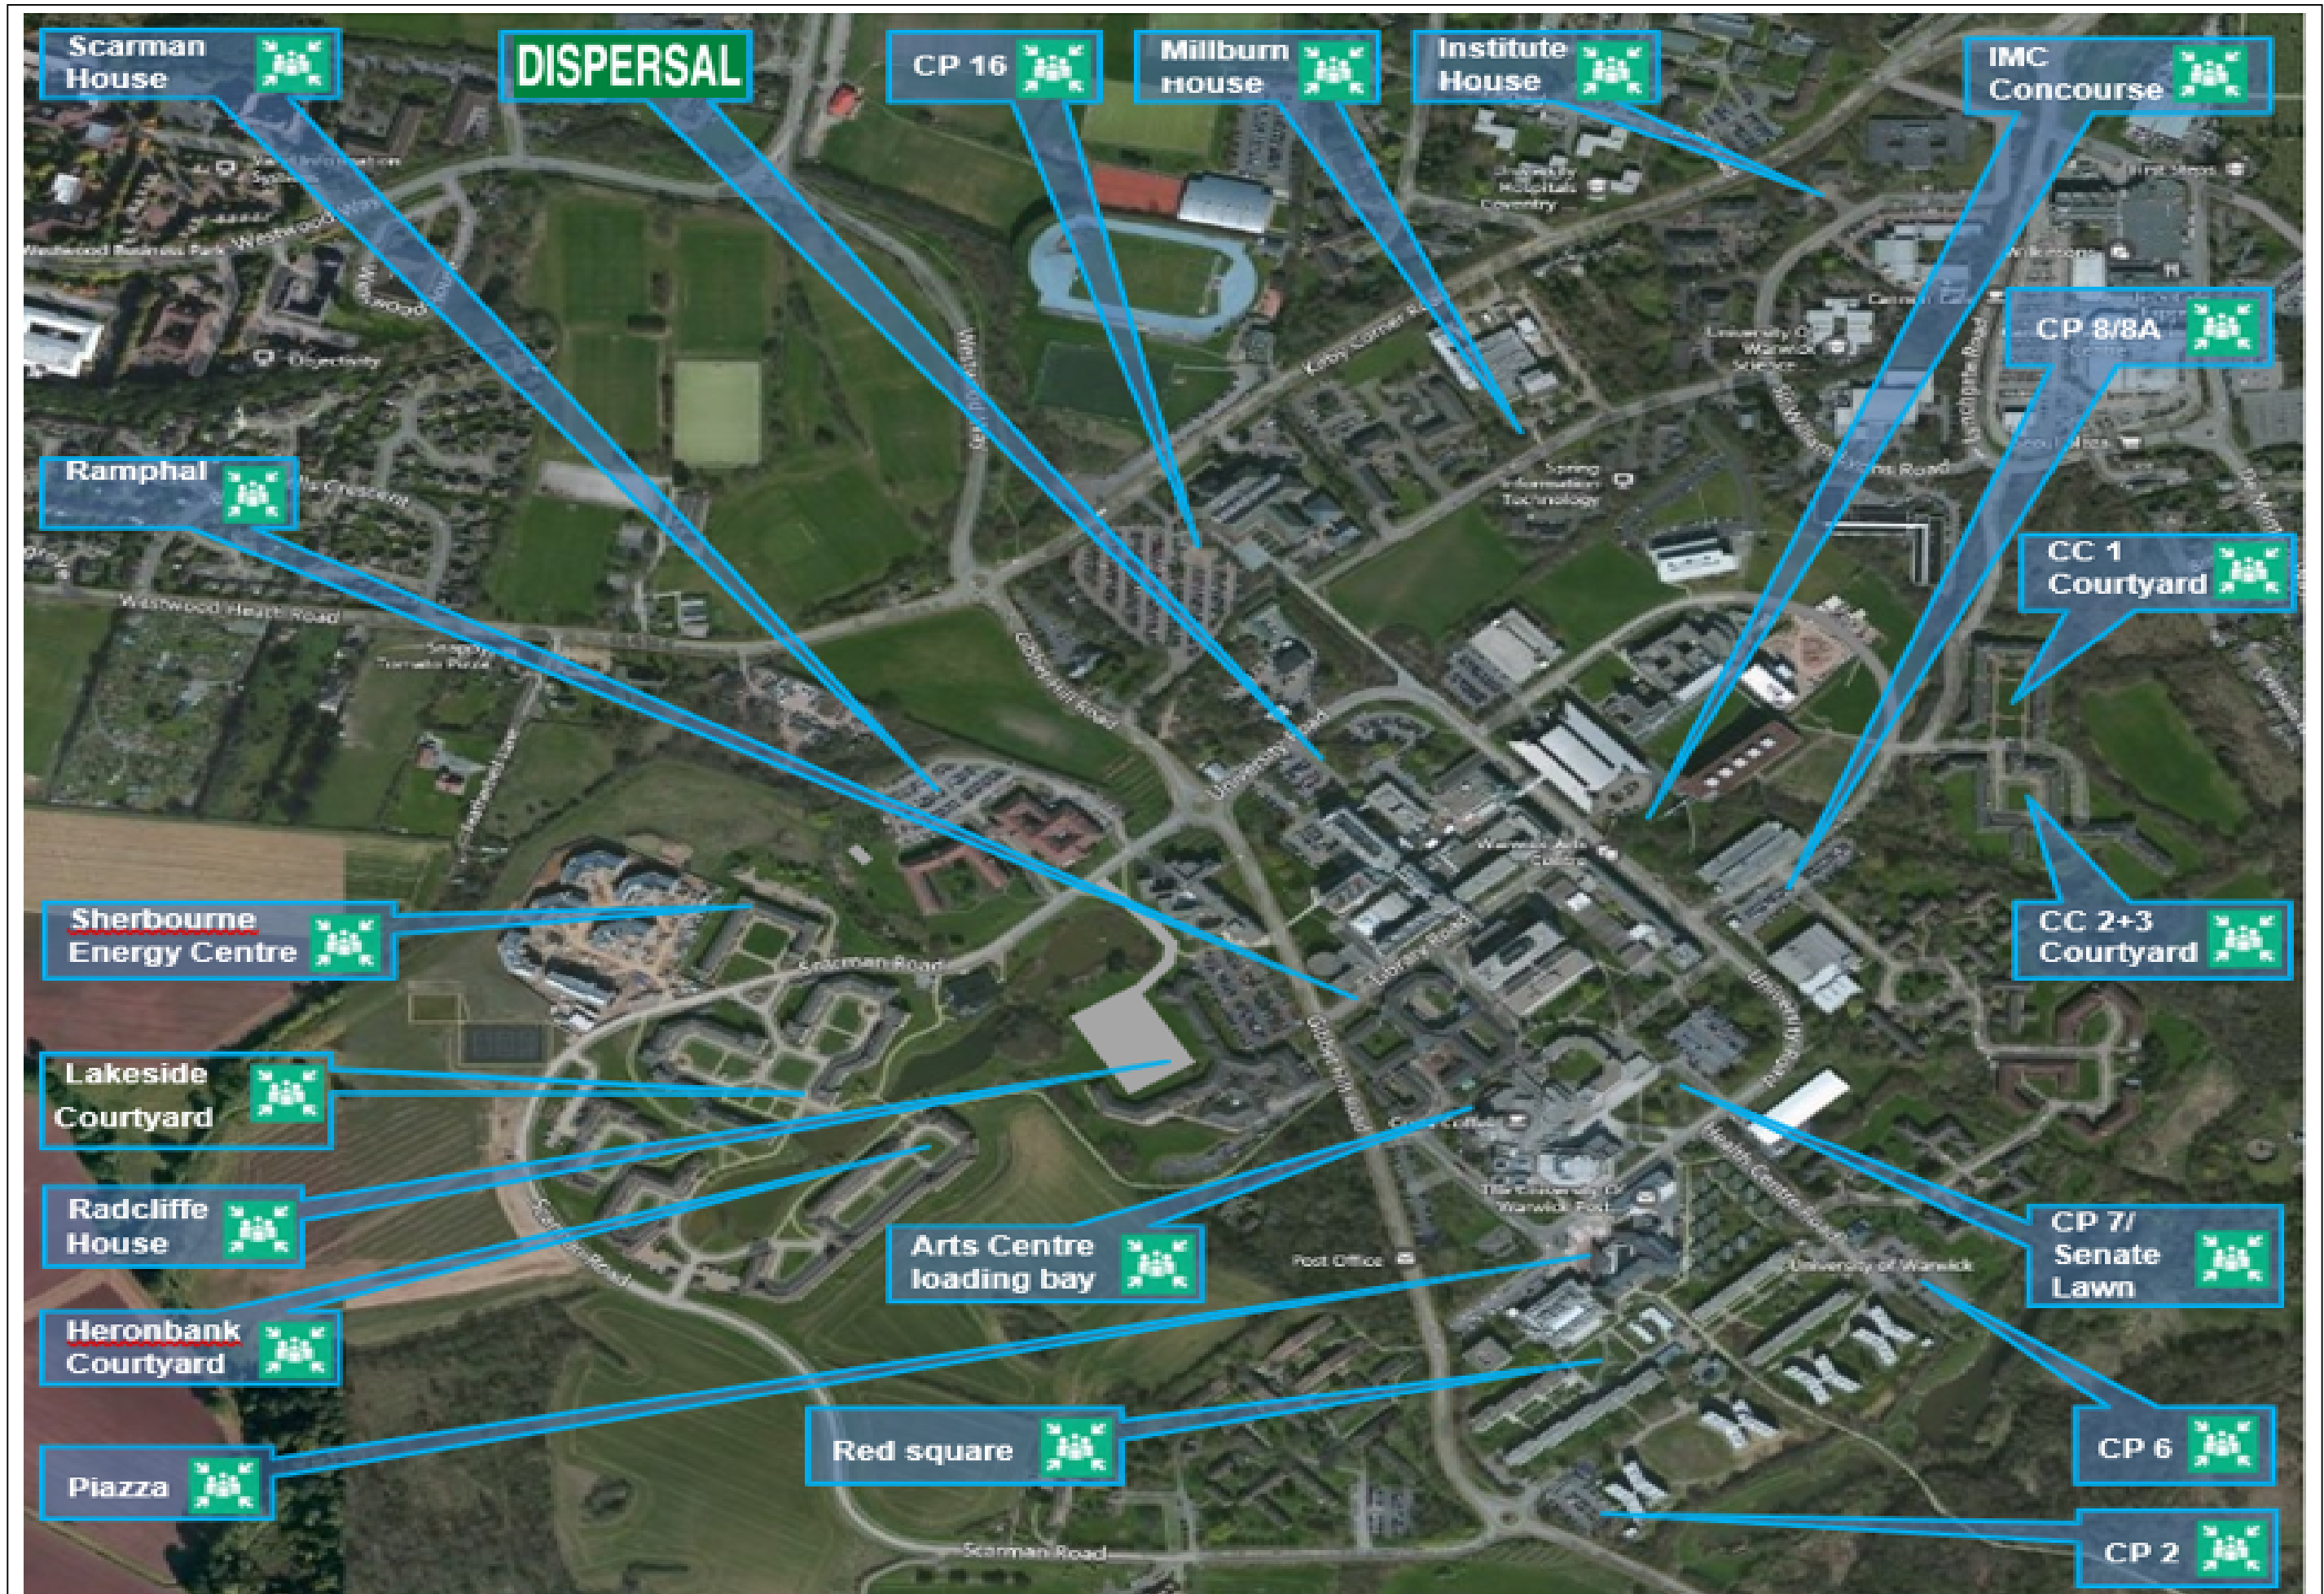

Main Campus Assembly Points