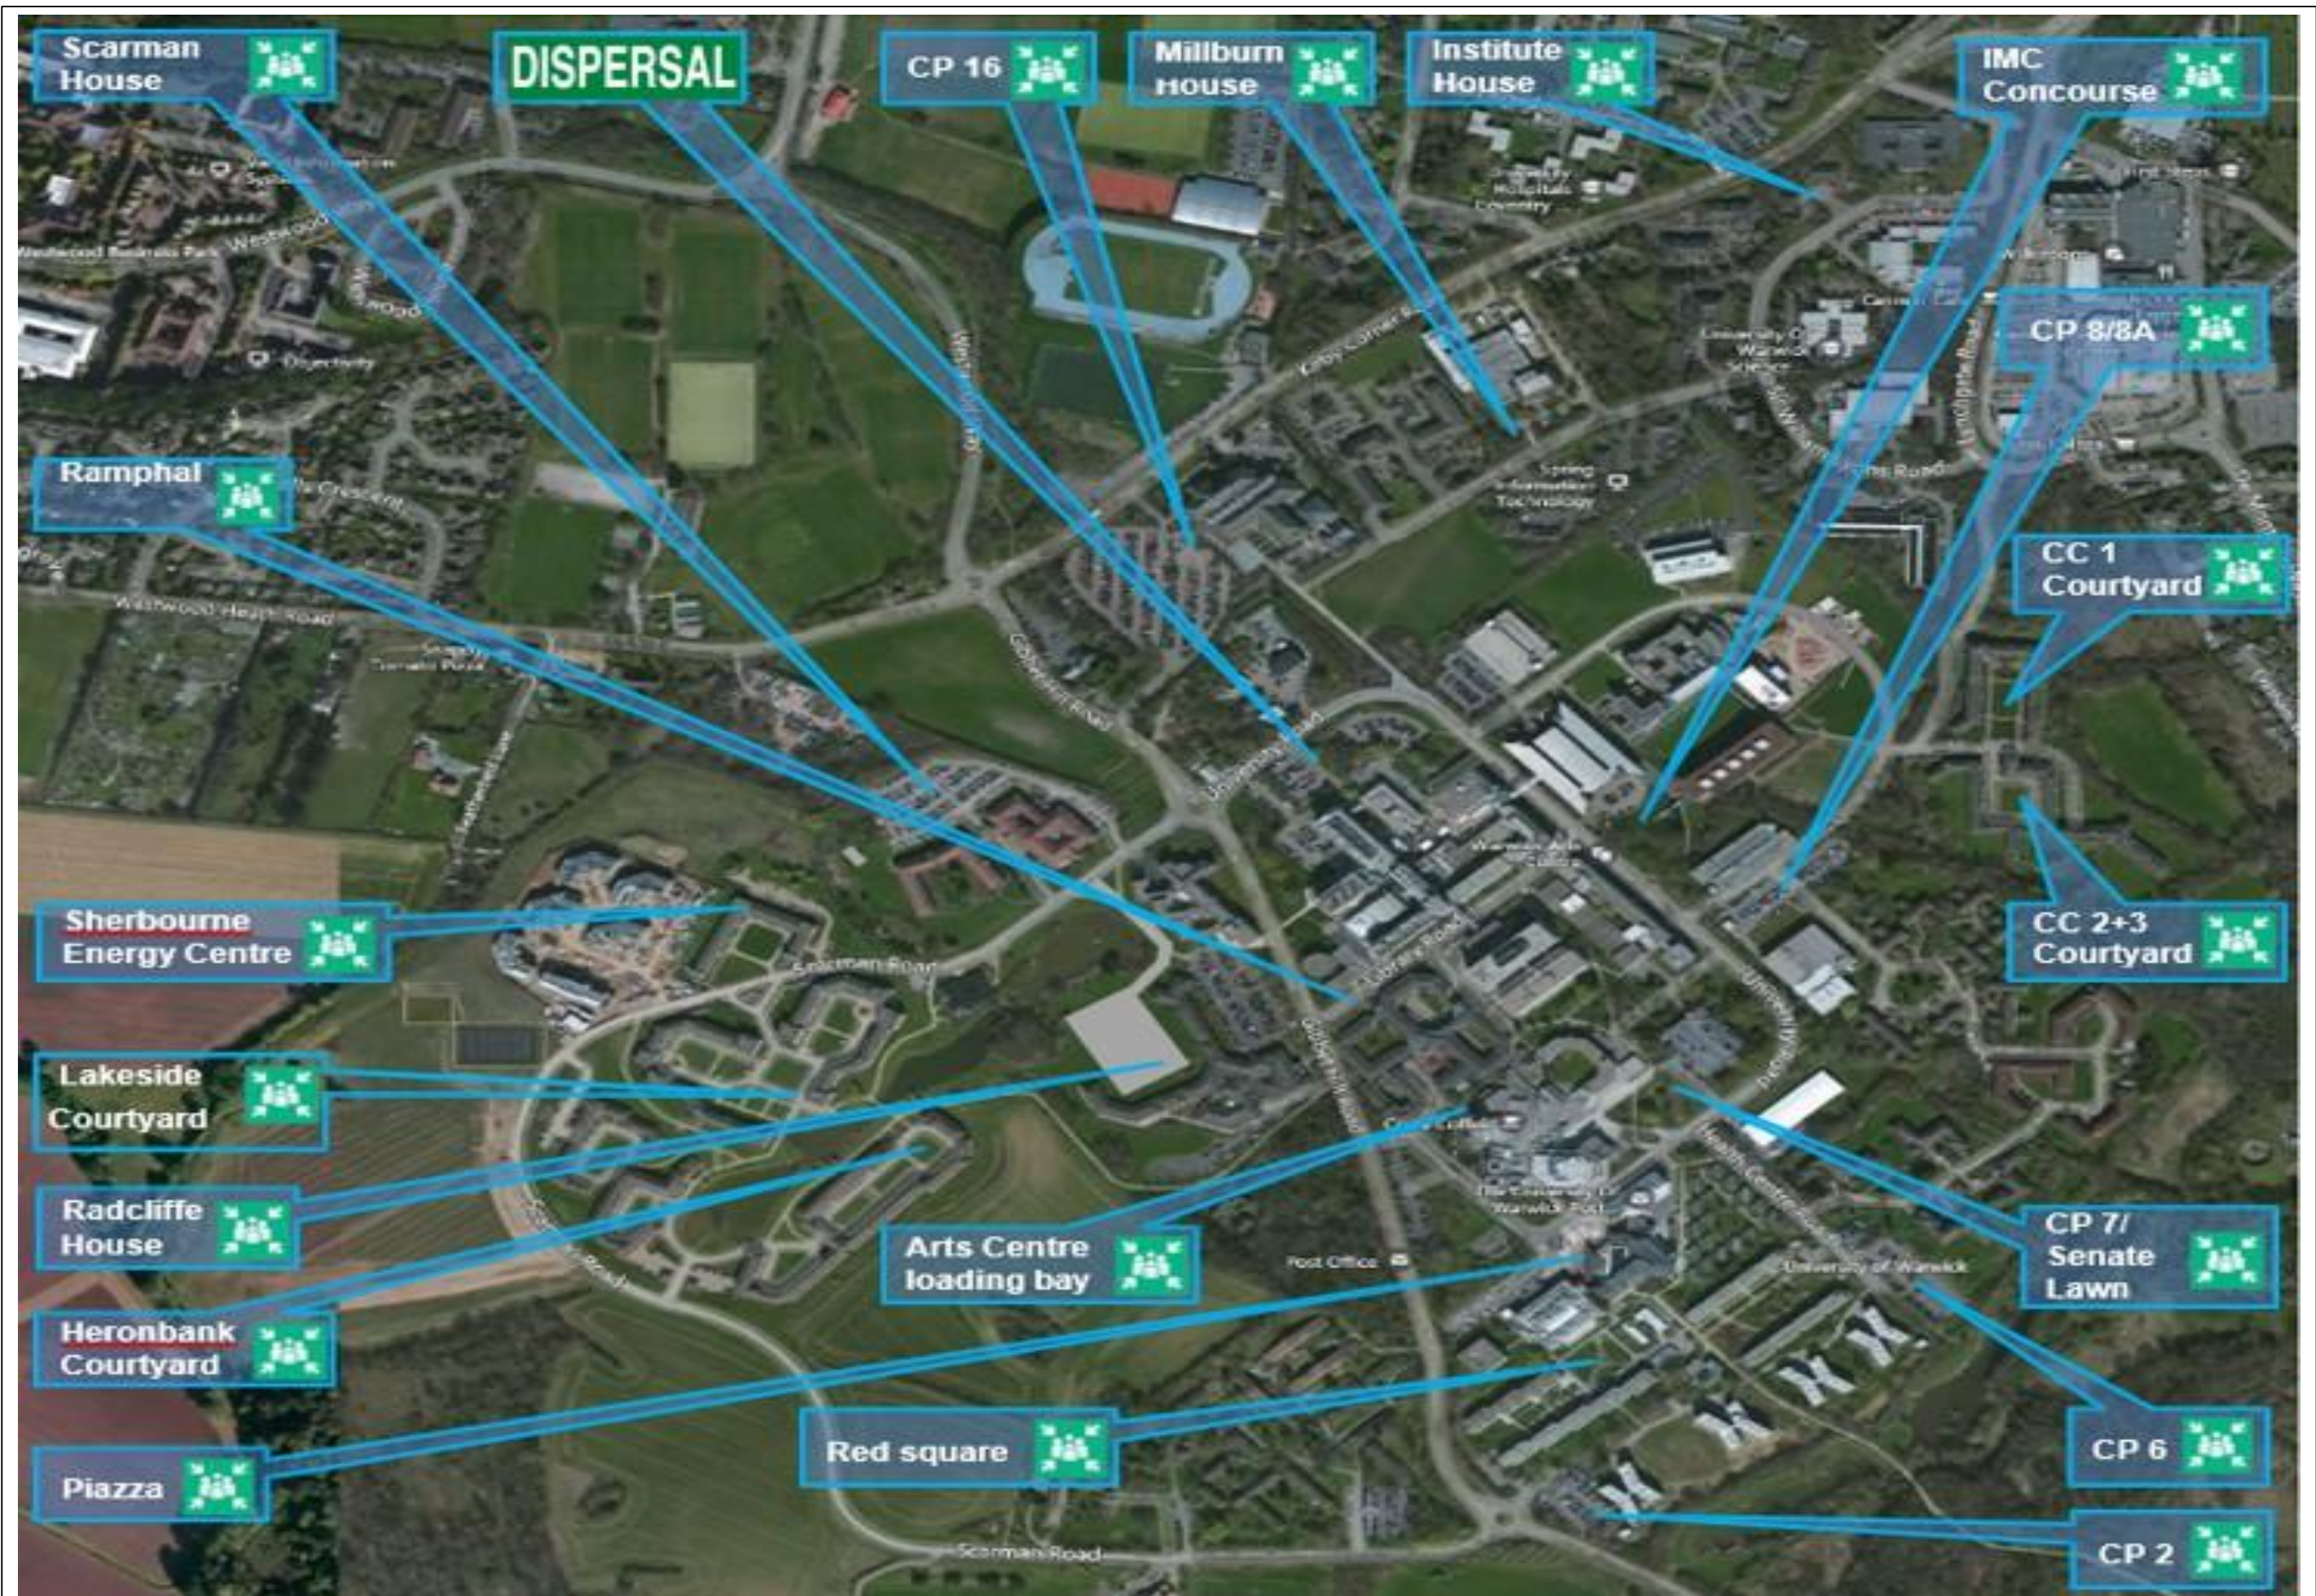

## Evacuation Assembly Points

Assembly point location	Buildings served	Map
<b>Grass area beyond Car Park 1</b>	Gibbet Hill Campus	Gibbet Hill
<b>Car Park 2</b>	Bluebell Blocks 1 and 2, Rootes Blocks A-H	Main Campus
<b>Cryfield, Redfern Residences Recycling Point</b>	Cryfield and Redfern Residences	Main Campus
<b>Sports Pavilion Car Park</b>	Sports Pavilion	Main Campus
<b>Arts Centre Loading Bay</b>	Social Studies, Arts Centre*, WBS (Social Studies) (all areas except the East Side of O Block)	Main Campus
<b>Piazza</b>	Rootes Social Building, Students' Union South	Main Campus
<b>Red Square</b>	Benefactor's, Rootes Social	
<b>Car Park 6</b>	Rootes Blocks J-P, Whitefield Flats, Jack Martin and Arthur Vick Residences, Health Centre, International House, Bluebell Blocks 3 and 4	Main Campus
<b>Senate Lawn</b>	Senate House, Chaplaincy, Engineering, Arts Centre*, Students' Union North, Library Extension	Main Campus
<b>Car Park 8/8A</b>	Tocil Residences, Humanities and Psychology, Junction (E-sport)	Main Campus
<b>Dispersal</b>	Physics, Physical Sciences, EIC, Boiler House, Estates Yard, Gate House, Ramphal Building, MASB, Chemistry, Engineering, Faculty of Arts, Oculus	Main Campus
<b>Car Park 13</b>	Arden House, Felden House, Westwood House, Emscote, Dunsmere and Compton Residences, Games Hall (Westwood), Engineering Management Building	Westwood
<b>Car Park 14</b>	All other Westwood buildings	Westwood
<b>IMC Concourse</b>	IMC, IDL, Computer Science, Mathematics and Statistics, IIPSI, IINM	Main Campus
<b>Car Park 16</b>	University House	Main Campus
<b>Ramphal (in front of main entrance)</b>	Main Library	Main Campus
<b>Radcliffe House Car Park</b>	Radcliffe House, WBS (Scarman Road), Cryfield Cottages	Main Campus
<b>Scarman House Car Park</b>	Scarman House	Main Campus
<b>Heronbank Court Yard</b>	Lakeside Residences	Main Campus
<b>Lakeside Court Yard</b>	Heronbank Residences	Main Campus
<b>Sherbourne Energy Centre</b>	Sherbourne Residences	Main Campus
<b>Claycroft 1 Court Yard</b>	Claycroft 2 and 3	Main Campus
<b>Claycroft 2/3 Court Yard</b>	Claycroft 1	Main Campus
<b>Milburn House Car Park</b>	Milburn House	Main Campus
<b>Institute House Car Park</b>	Argent Court	Main Campus
<b>The Beehive</b>	Grass Verge to the front of the building	