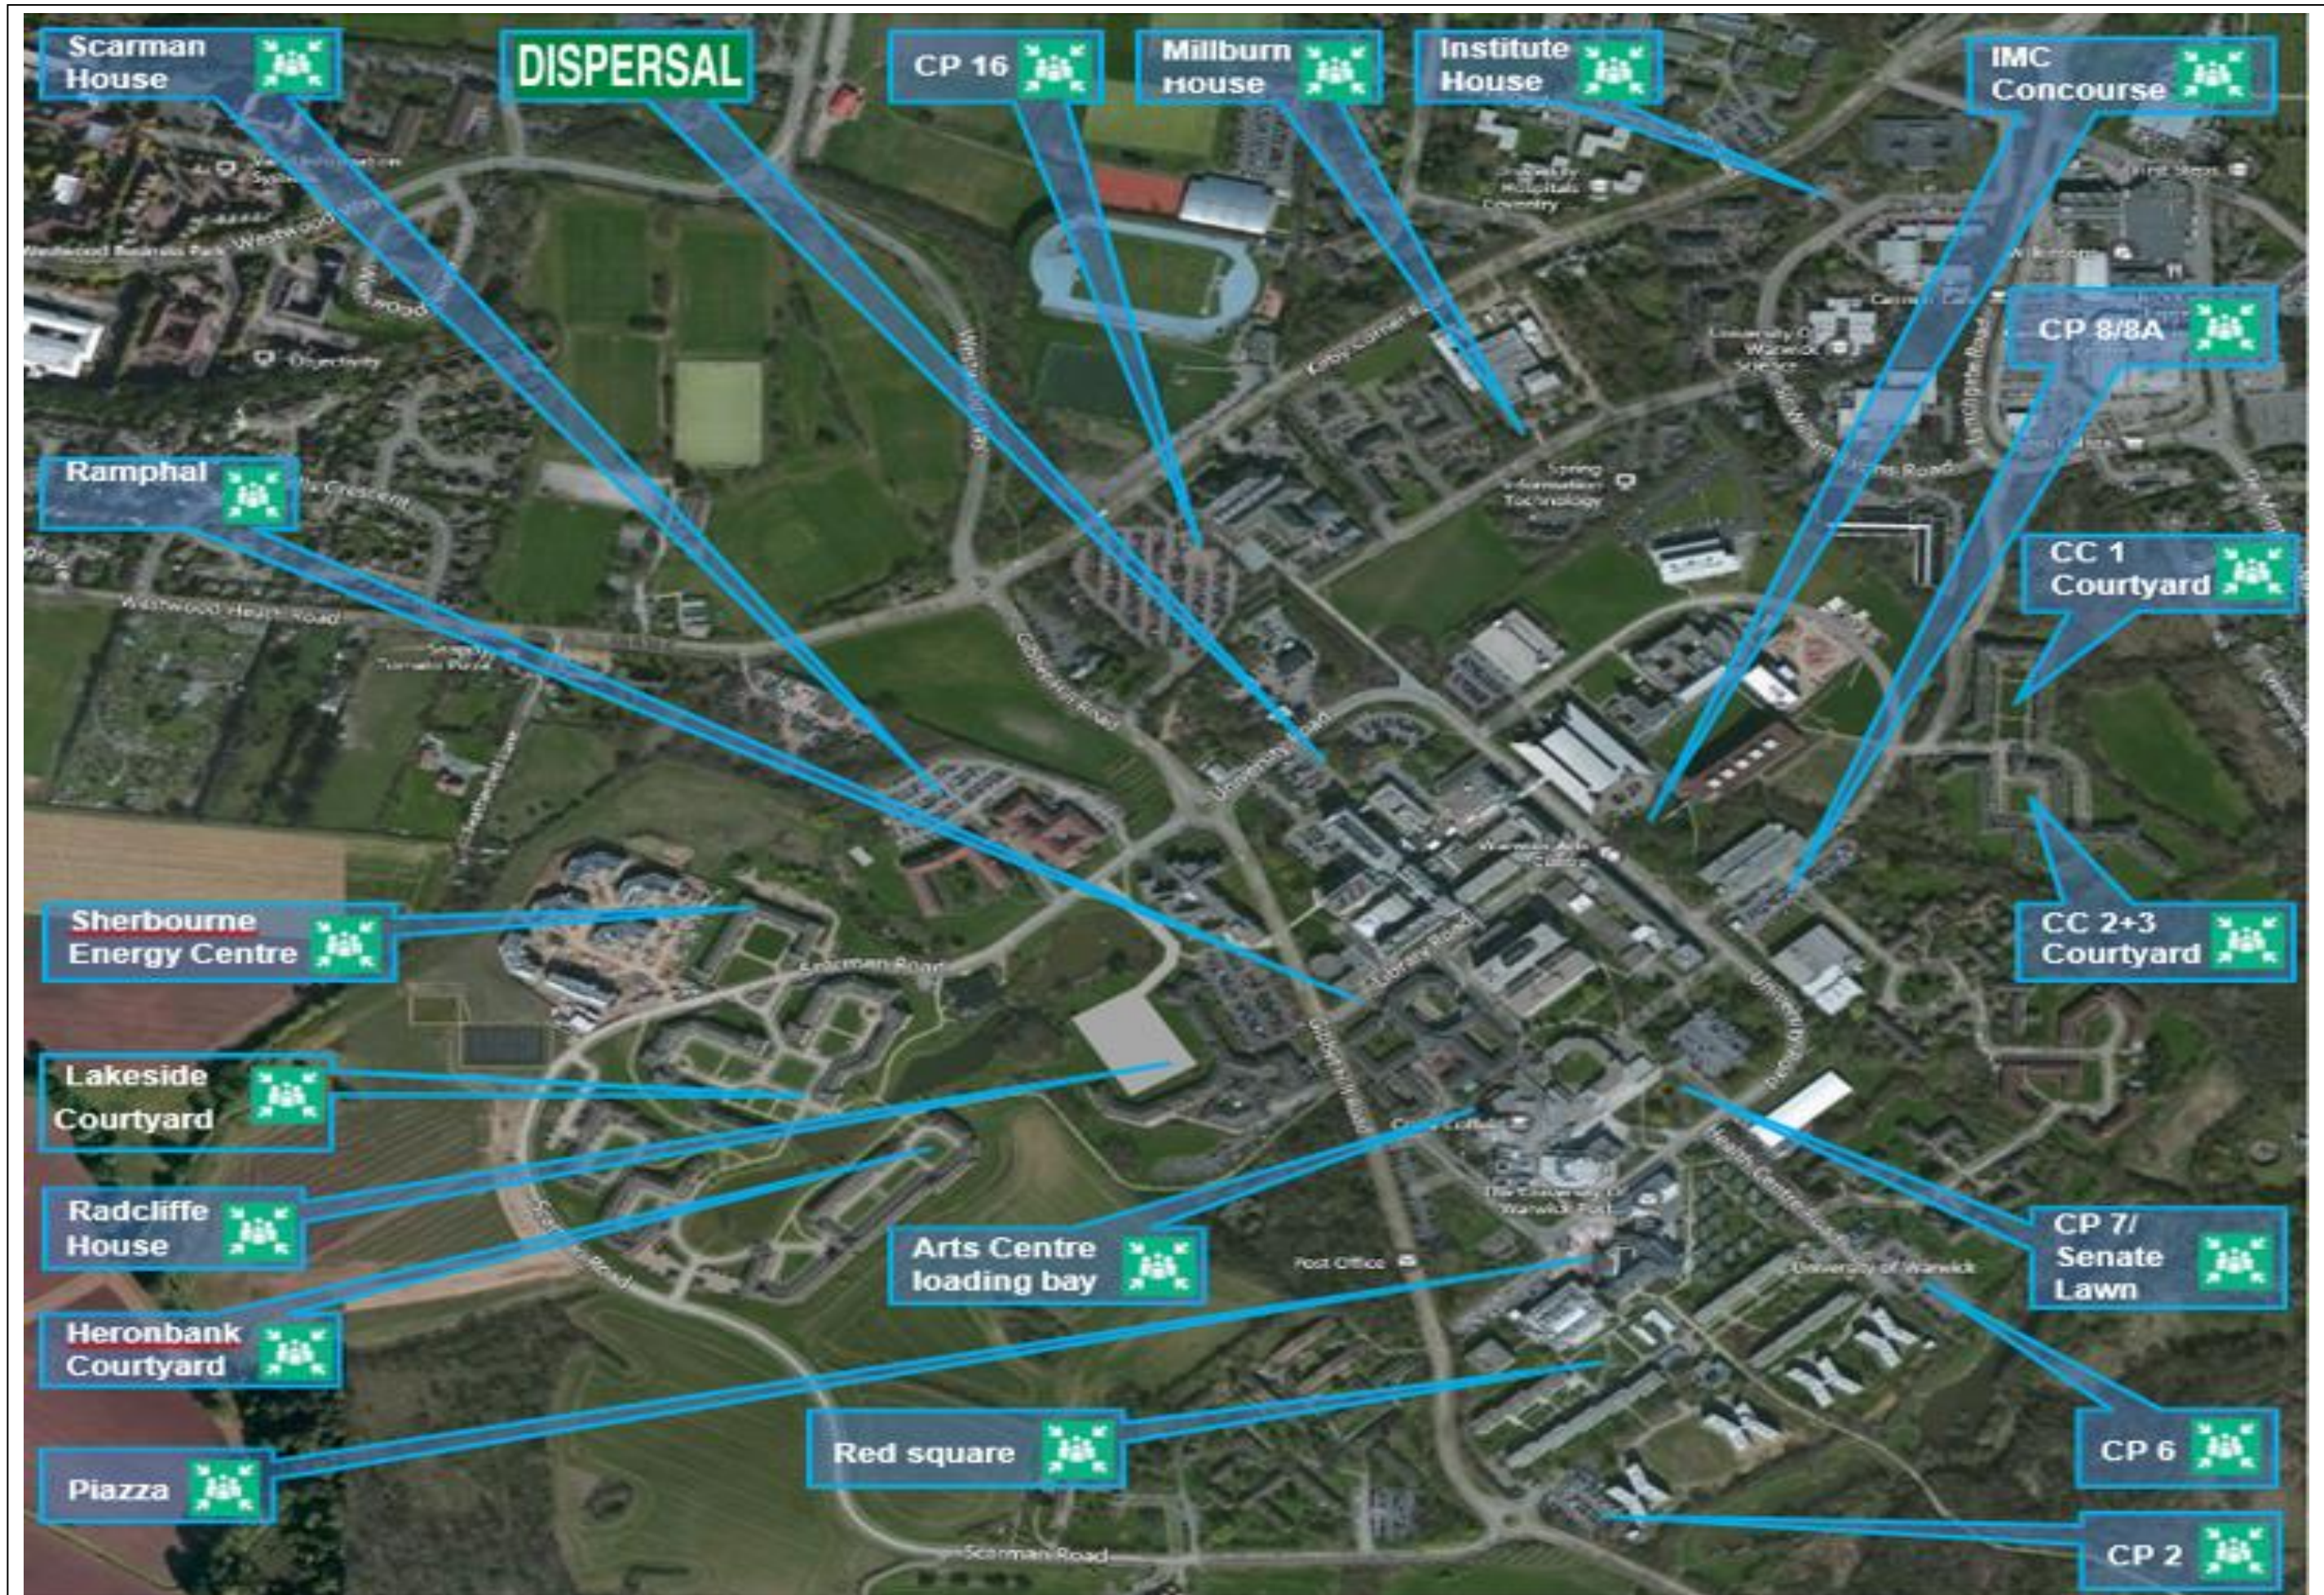

Main Campus Assembly Points

Gibbet Hill Assembly Point – Car Park 1A

Westwood Assembly Points

Cryfield and Redfern Assembly Points

Recycling Point

Sports Pavilion

Version History

Version	Date	Changes
1	12/10/2012	Plan created
2	20/12/2013	Main library assembly point updated and Radcliffe House assembly point updated to reflect new car park
3	27/07/2015	Assembly point locations were amended following the loss of CP 4 and CP15. Assembly points added which previously haven't featured on this map
4	18/09/2017	Assembly point locations were amended following the loss of CP 3. Assembly points have changed for Cryfield and Redfern Accommodation and changes to the Sports Pavilion.
5	09/06/2025	Assembly point locations amended following the loss of CP 9 & 10. The buildings affected have moved to a dispersal approach. In the event of an evacuation, please leave the building by the nearest available exit, evacuate away from the building to a safe place up wind from any smoke and wait for further instructions. Please ensure you do not block Community Safety, or the Fire Service accessing the building, do not stand in the road and do not go back inside the building until the alarm has ceased and Community Safety have confirmed it is safe to do so. If you are unsure call the Community Safety Control Room on 024 7652 2083 for further guidance.