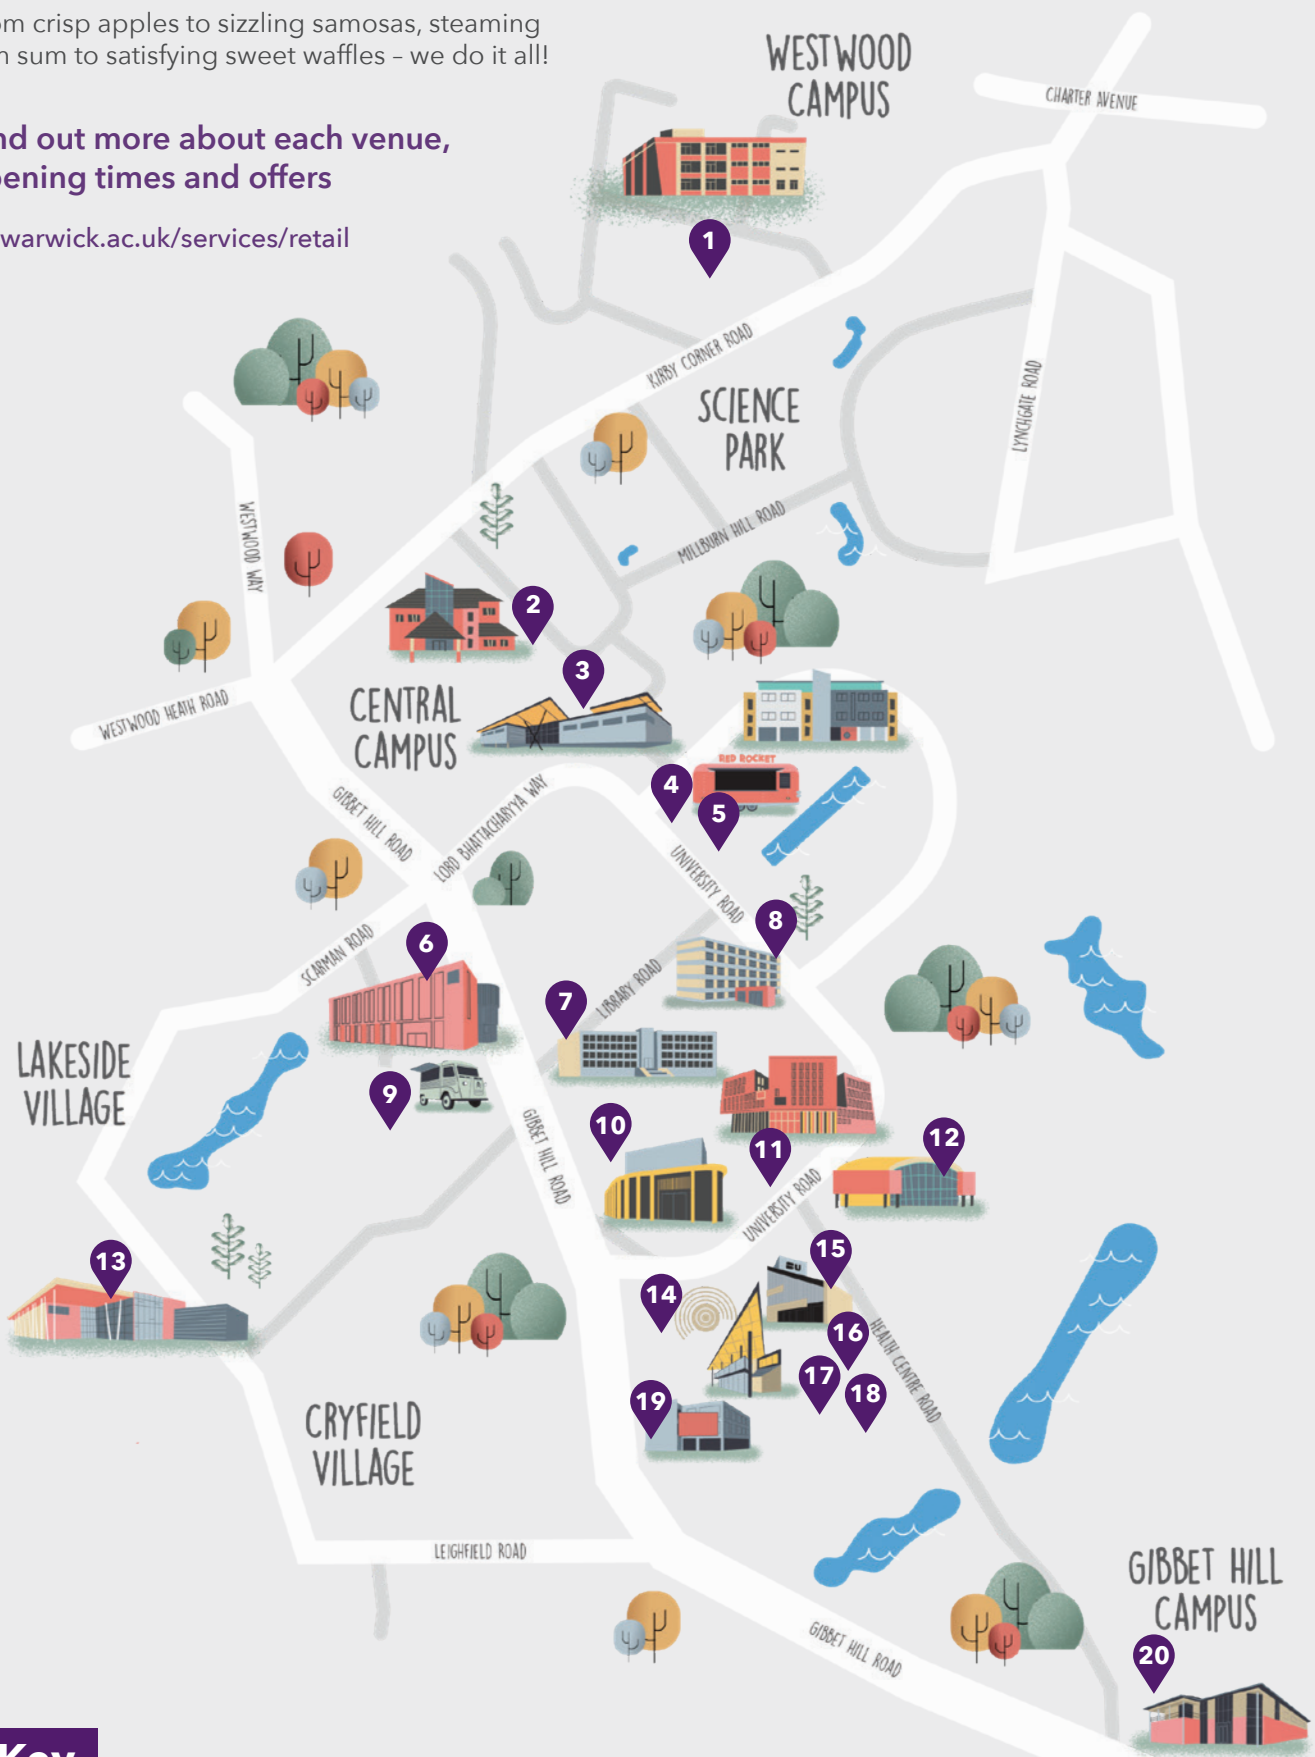

## Key

● Warwick Retail outlets

● Students' Union (SU) outlets

View outlet opening times here

- |   |   |  |
|---|---|--|
| <p><b>1</b> Aroma<br/>Westwood Campus</p> <p><b>2</b> University House Café<br/>University House, ground floor</p> <p><b>3</b> NAIC Café<br/>Lord Bhattacharyya Building, ground floor</p> <p><b>4</b> Ganpathi Catering<br/>Outside of the Computer Science building</p> <p><b>5</b> Red Rocket<br/>Outside of the Computer Science building</p> <p><b>6</b> WBS Café<br/>Warwick Business School, ground floor</p> <p><b>7</b> Café Social<br/>Social Sciences building, ground floor</p> <p><b>8</b> Library Coffee Bar<br/>Library, ground floor</p> <p><b>8</b> Café Library<br/>Library, ground floor</p> | <p><b>9</b> SPUD<br/>Outside Warwick Business School</p> <p><b>10</b> Benugo Bar and Kitchen<br/>Warwick Arts Centre</p> <p><b>11</b> Caffè Nero<br/>Faculty of Arts Building (FAB)</p> <p><b>12</b> Café Oculus<br/>Oculus Building, ground floor</p> <p><b>13</b> Caffè Nero<br/>Sports and Wellness Hub</p> <p><b>14</b> Market Day<br/>At the Piazza on Wednesdays (term time)</p> <p><b>15</b> Curiosity<br/>Students' Union Atrium, ground floor</p> <p><b>16</b> The Food Station<br/>Students' Union building, 1st floor</p> <p><b>16</b> The Dirty Duck<br/>Students' Union building, 1st floor</p> <p><b>16</b> The Terrace Bar<br/>Students' Union Atrium, 1st floor</p> | <p><b>17</b> Rootes Grocery Store (RGS)<br/>Students' Union building, ground floor</p> <p><b>17</b> Warwick Merchandise<br/>Inside Rootes Grocery Store</p> <p><b>17</b> Post Office<br/>Inside Rootes Grocery Store</p> <p><b>18</b> Pharmacy<br/>Students' Union Atrium, ground floor</p> <p><b>18</b> Jidong<br/>Students' Union Atrium, ground floor</p> <p><b>19</b> Pret A Manger<br/>Rootes Building, ground floor</p> <p><b>19</b> Fusion Sports Bar<br/>Rootes Building, 1st floor</p> <p><b>20</b> Café Gibbet Hill<br/>Medical School, ground floor</p> |
|---|---|--|