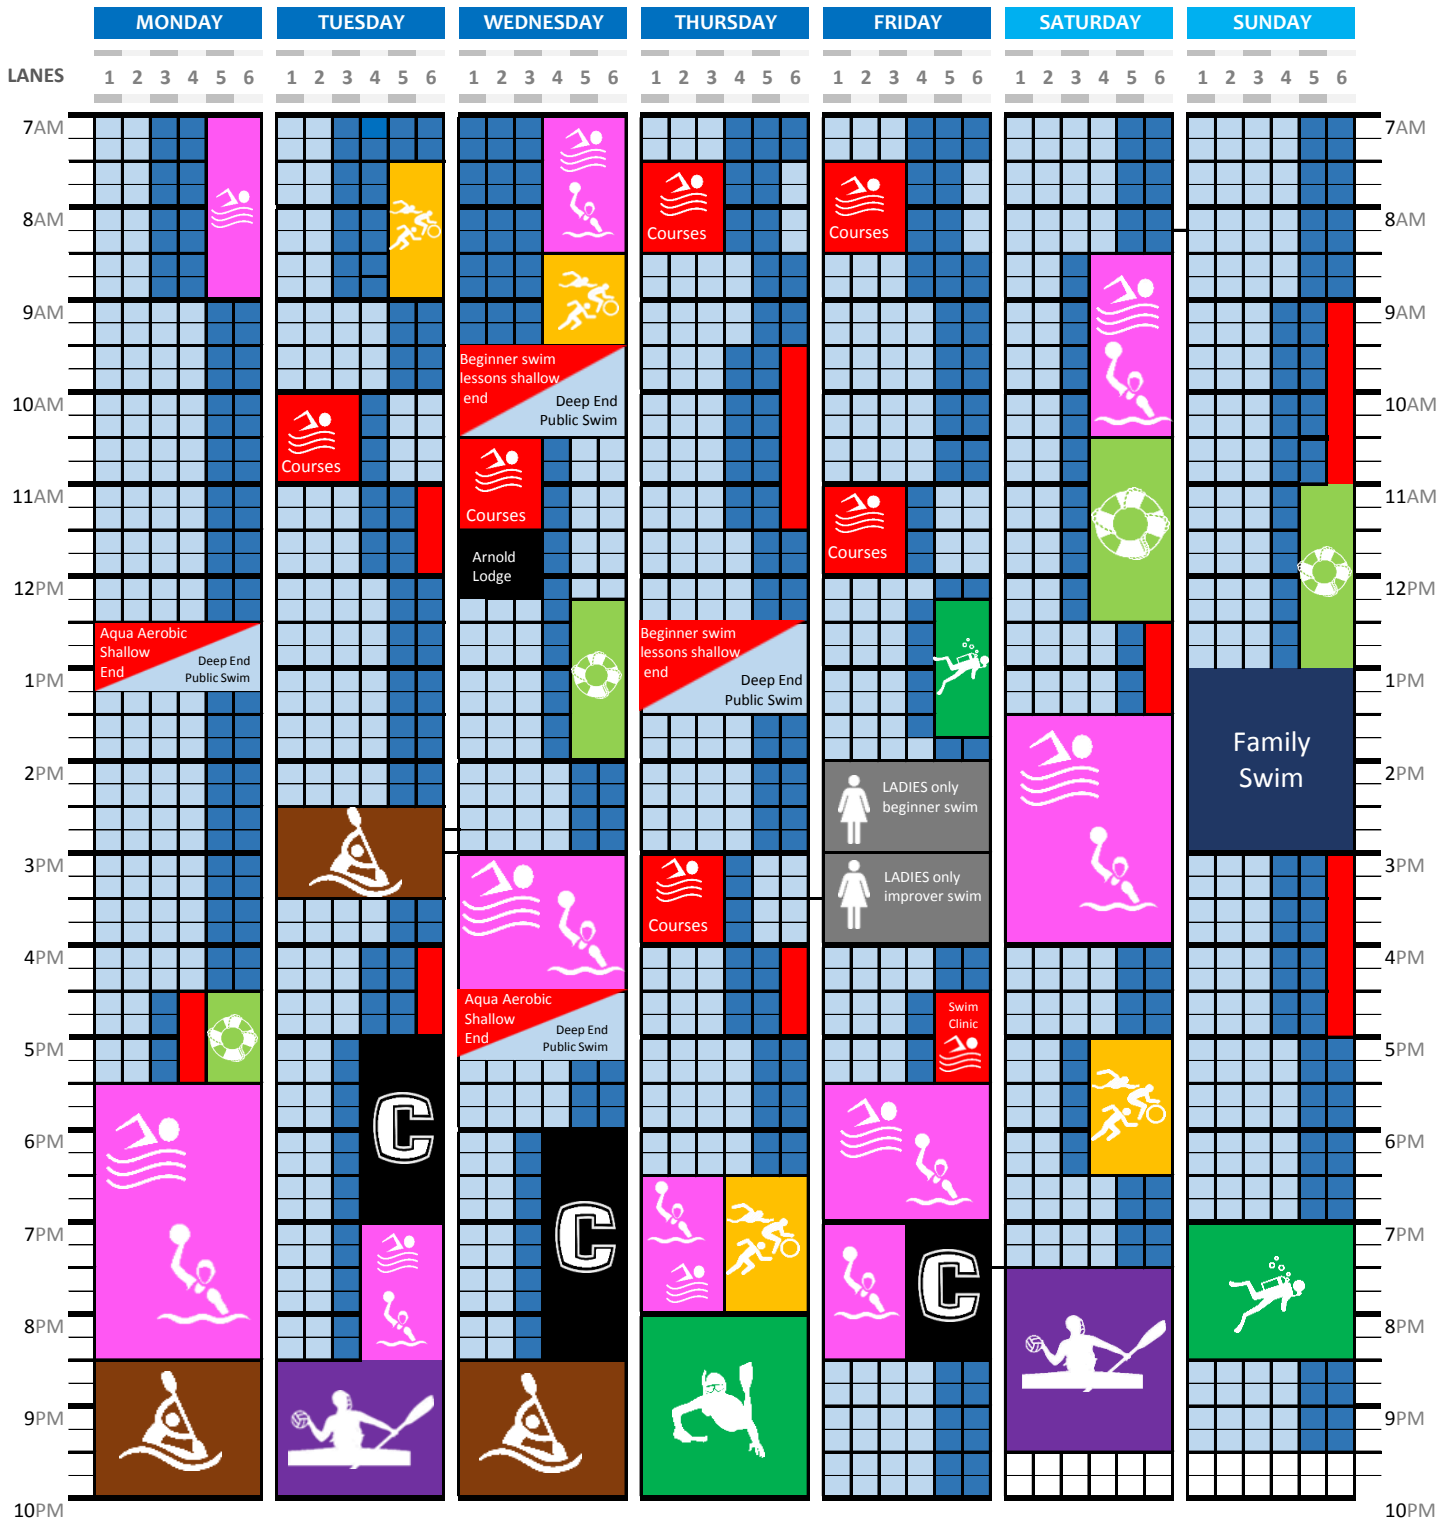

Swimming Pool Timetable:

Monday 11th - Sunday 17th June 2018

GENERAL SWIM

LANE SWIM

FAMILY SWIM

TRIATHLON

SWIMMING & WATERPOLO

WARWICK ACTIVE CLASSES

CANOE POLO

SUB AQUA

LADIES ONLY SWIMMING

CANOE

LIFESAVING

EXTERNAL SESSION

PLEASE NOTE - Our timetable is subject to change please visit our website for latest details: warwick.ac.uk/sport

Swimming Pool Timetable:

Monday 18th - Sunday 24th June 2018

GENERAL SWIM

LANE SWIM

FAMILY SWIM

TRIATHLON

SWIMMING & WATERPOLO

WARWICK ACTIVE CLASSES

CANOE POLO