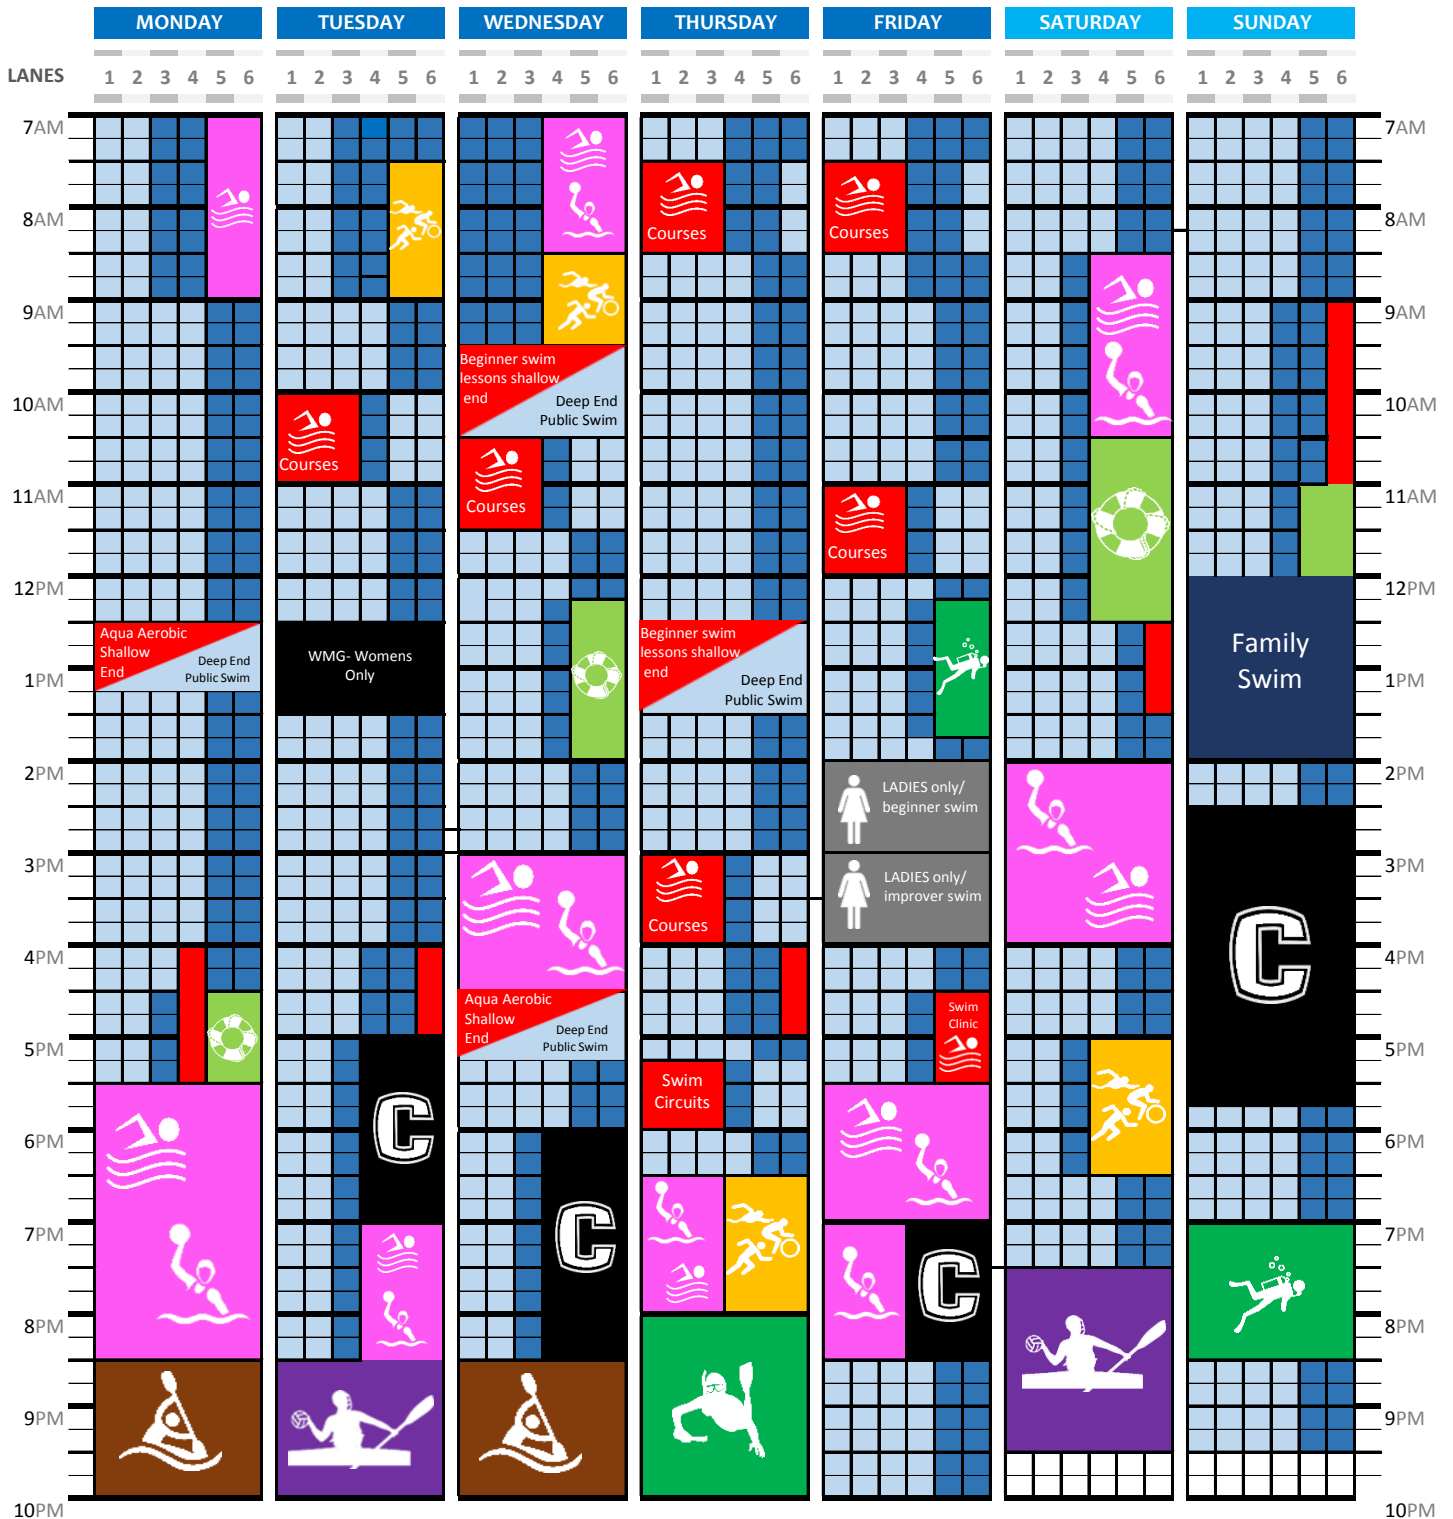

Swimming Pool Timetable:

Monday 18th - Sunday 24th June 2018

GENERAL SWIM

LANE SWIM

FAMILY SWIM

TRIATHLON

SWIMMING & WATERPOLO

WARWICK ACTIVE CLASSES

CANOE POLO

SUB AQUA

LADIES ONLY SWIMMING

CANOE

LIFESAVING

EXTERNAL SESSION

PLEASE NOTE - Our timetable is subject to change please visit our website for latest details: warwick.ac.uk/sport