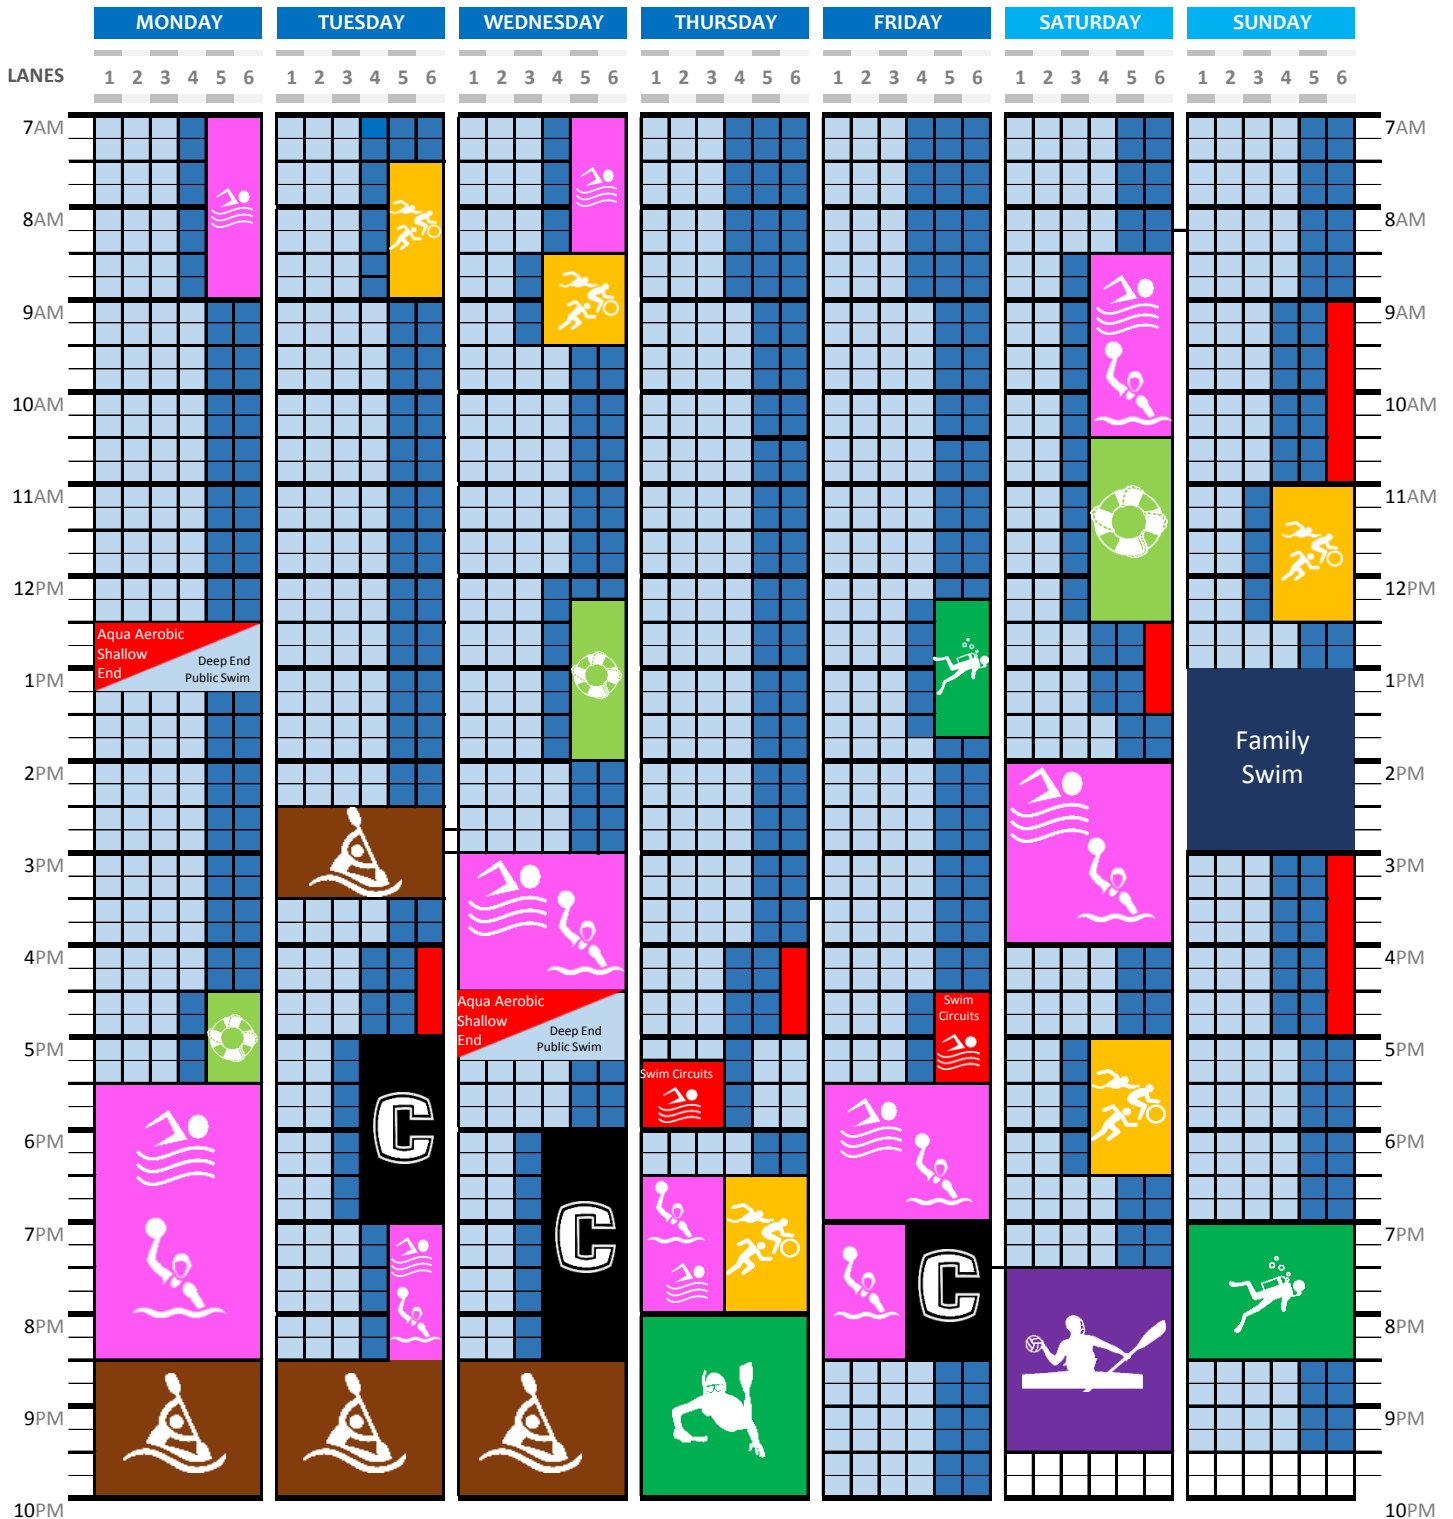

Swimming Pool Timetable:

Monday 23rd April - Sunday 29th April 2018

GENERAL SWIM

LANE SWIM

FAMILY SWIM

TRIATHLON

SWIMMING & WATERPOLO

WARWICK ACTIVE CLASSES

CANOE POLO

SUB AQUA

LADIES ONLY SWIMMING

CANOE

LIFESAVING

EXTERNAL SESSION

PLEASE NOTE - Our timetable is subject to change please visit our website for latest details: warwick.ac.uk/sport