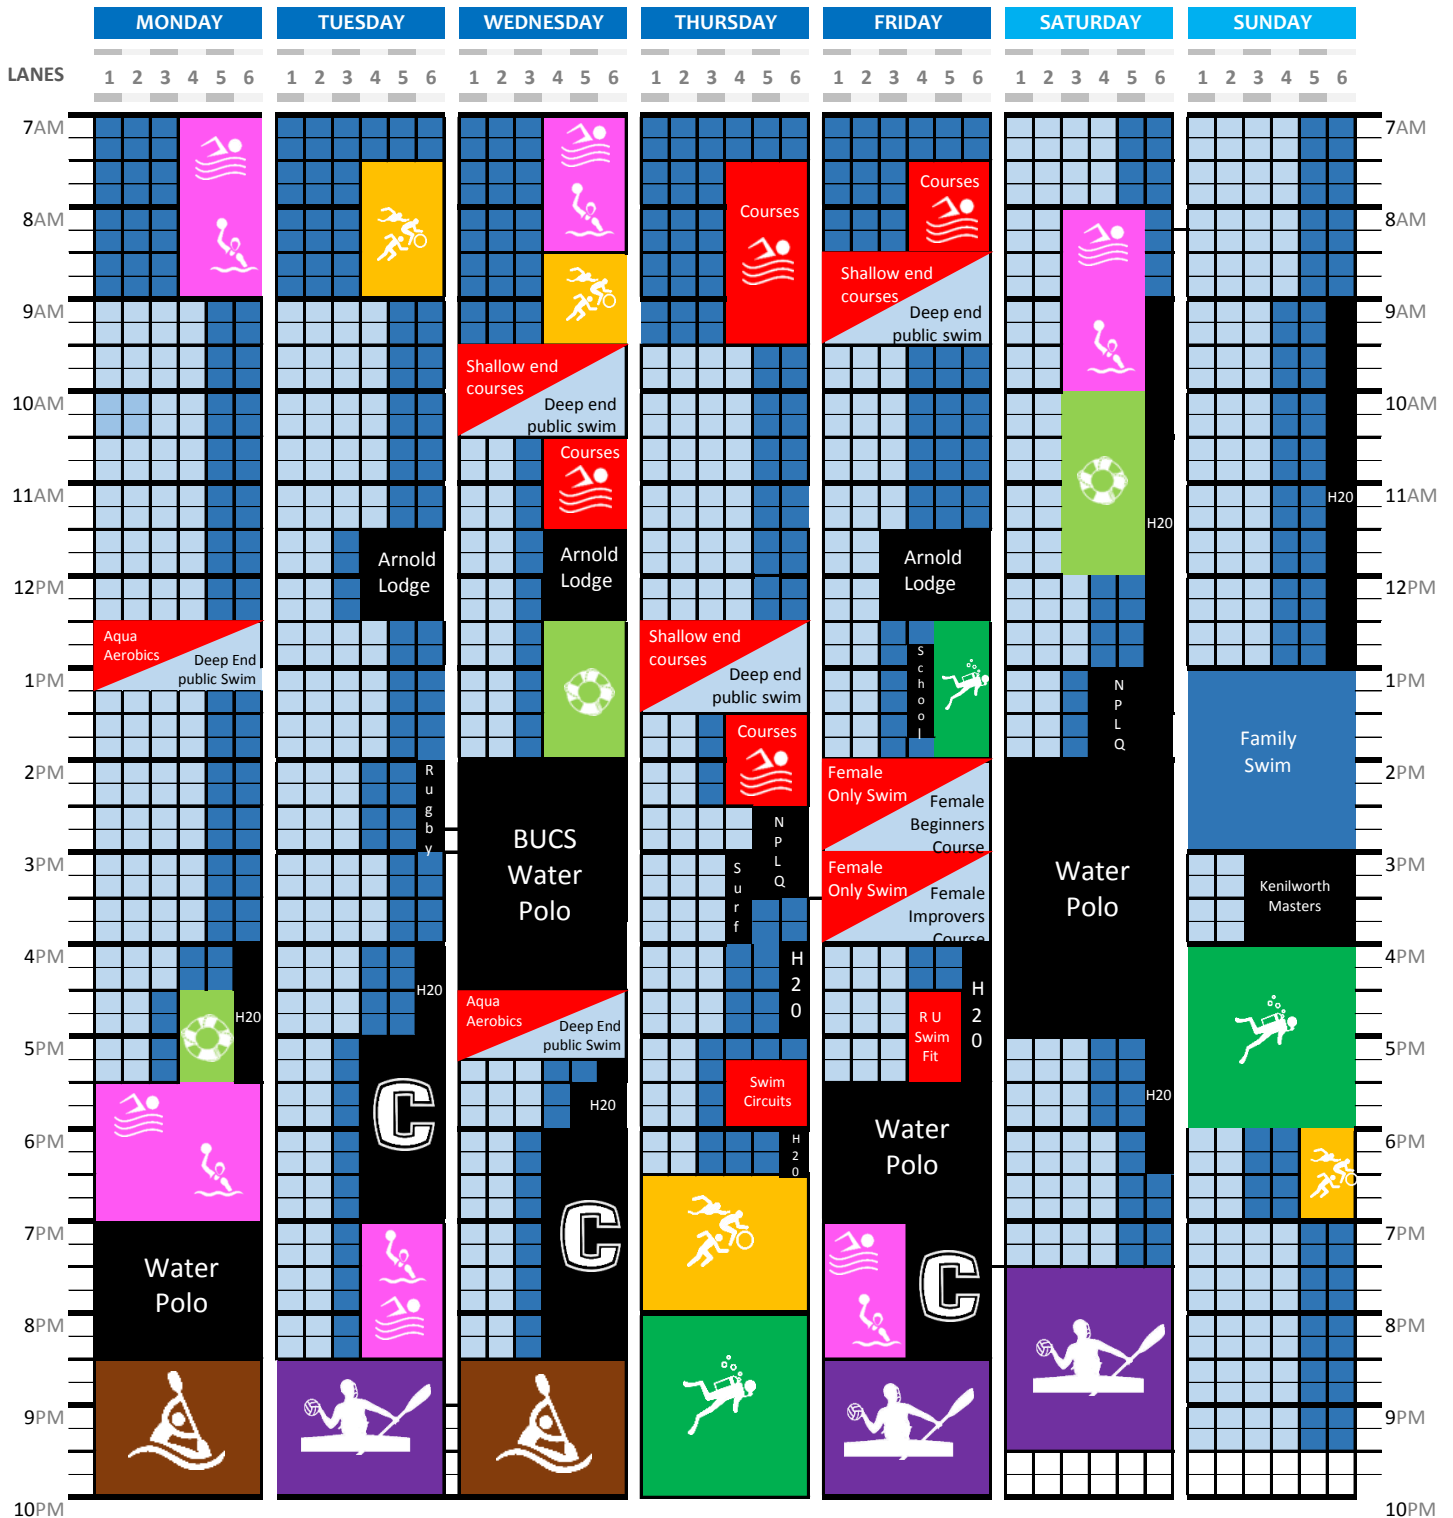

# Swimming Pool Timetable:

# Monday 19<sup>th</sup> Nov- Sunday 25<sup>th</sup> Nov 2018

GENERAL SWIM

LANE SWIM

FAMILY SWIM

TRIATHLON

SWIMMING & WATERPOLO

WARWICK ACTIVE CLASSES

CANOE POLO

SUB AQUA

LADIES ONLY SWIMMING

CANOE

LIFESAVING

EXTERNAL SESSION

PLEASE NOTE - Our timetable is subject to change please visit our website for latest details: [warwick.ac.uk/sport](http://warwick.ac.uk/sport)