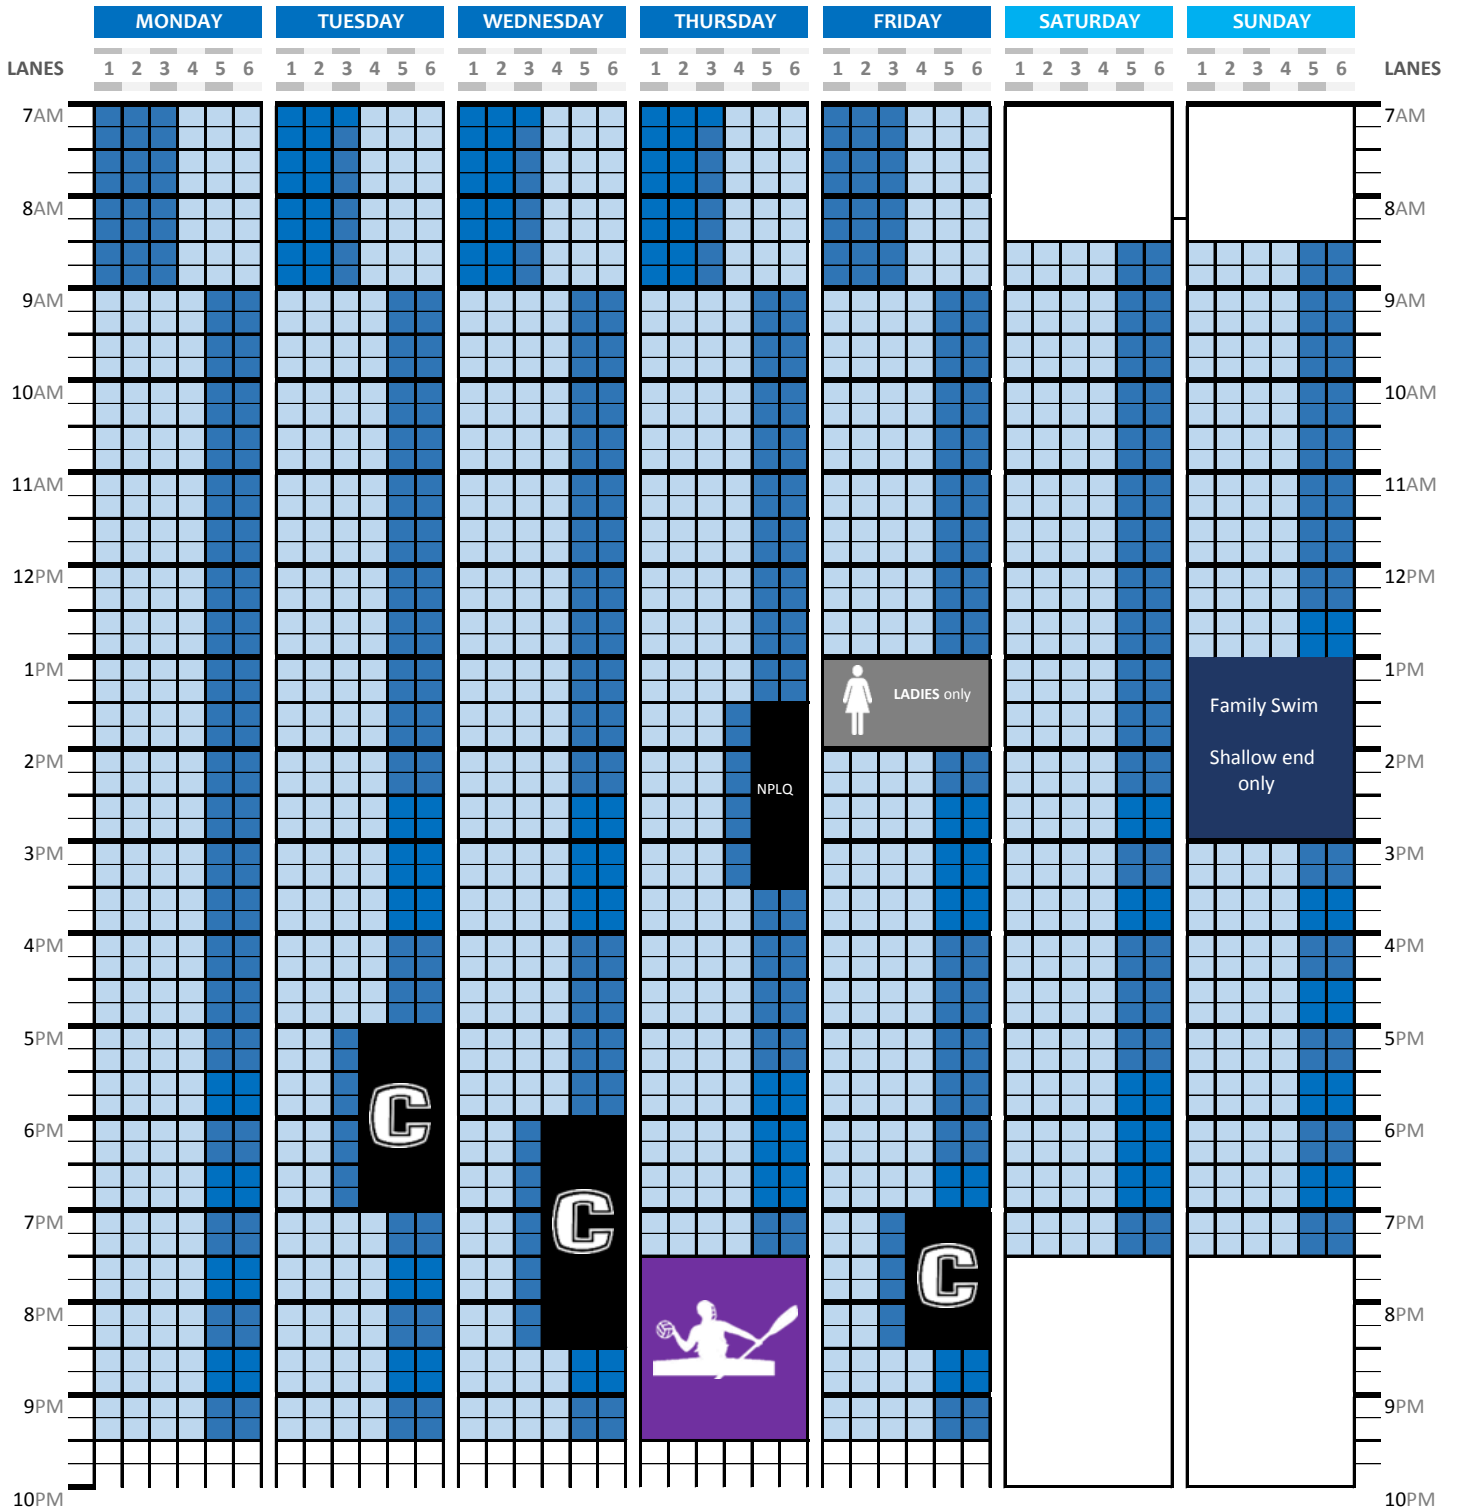

Swimming Pool Timetable:

Mon 18th Dec - Sun 24th Dec 2017

GENERAL SWIM

LANE SWIM

FAMILY SWIM

TRIATHLON

SWIMMING & WATERPOLO

WARWICK ACTIVE CLASSES

CANOE POLO

SUB AQUA

LADIES ONLY SWIMMING

CANOE

LIFESAVING

EXTERNAL SESSION

PLEASE NOTE - Our timetable is subject to change please visit our website for latest details: warwick.ac.uk/sport