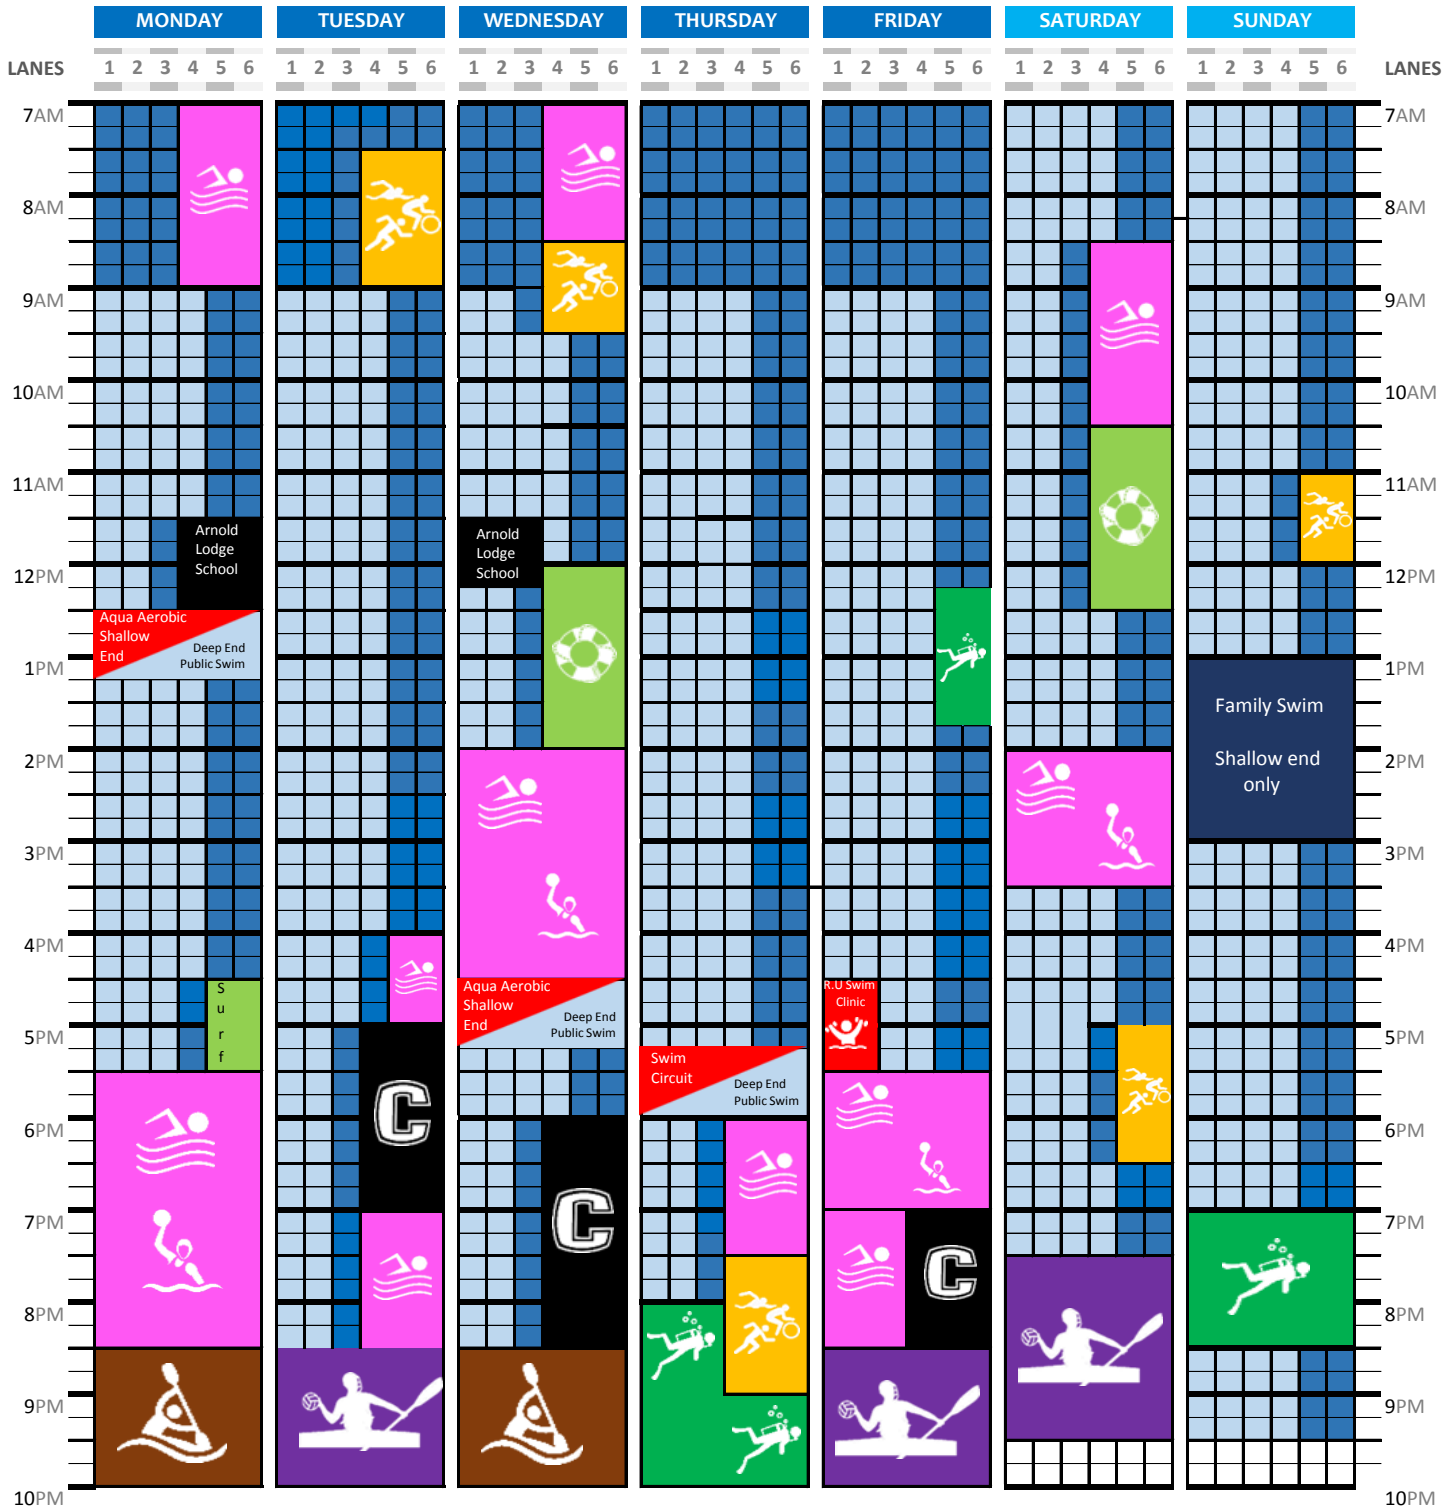

Swimming Pool Timetable:

Mon 15th January - Sun 21st January 2018

GENERAL SWIM

LANE SWIM

FAMILY SWIM

TRIATHLON

SWIMMING & WATERPOLO

WARWICK ACTIVE CLASSES

CANOE POLO

SUB AQUA

LADIES ONLY SWIMMING

CANOE

LIFESAVING

EXTERNAL SESSION

PLEASE NOTE - Our timetable is subject to change please visit our website for latest details: warwick.ac.uk/sport