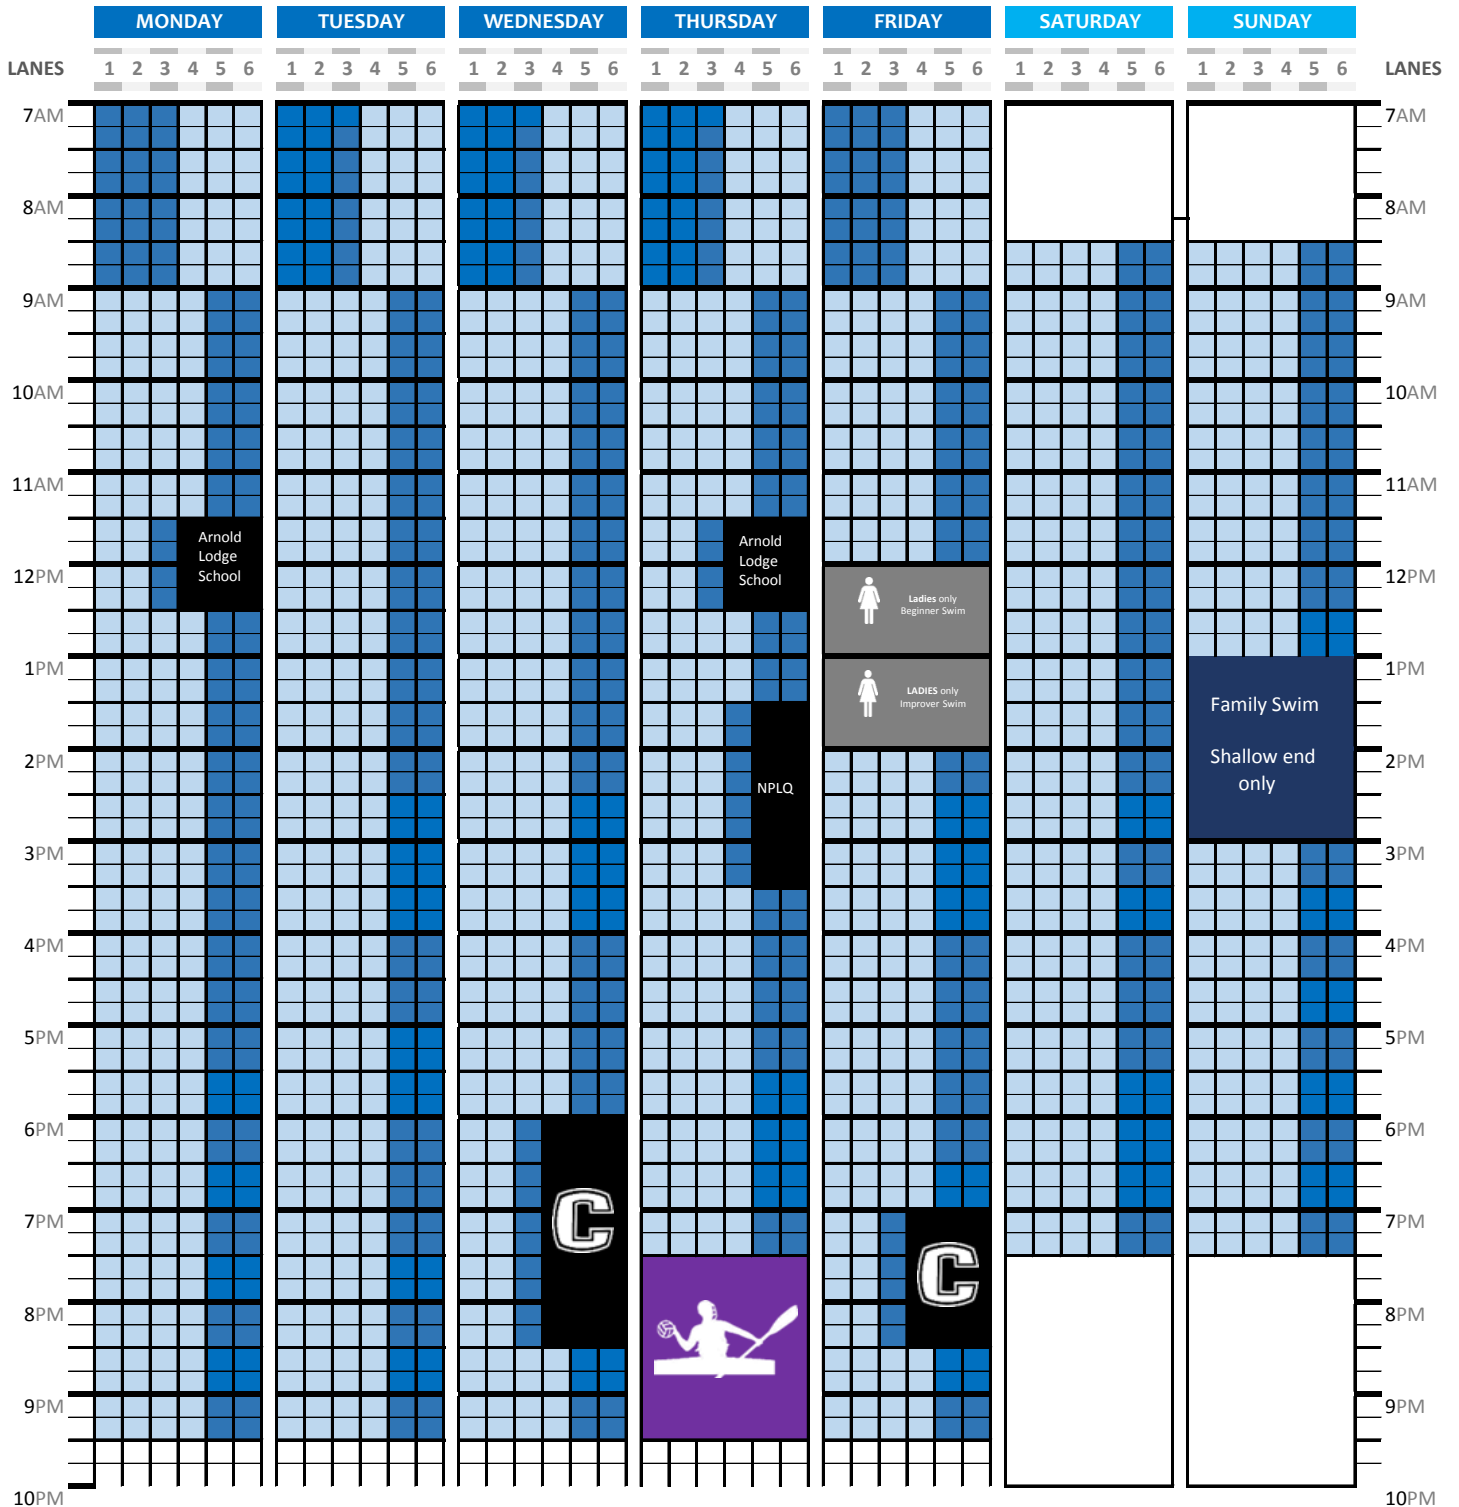

Swimming Pool Timetable:

Mon 11th Dec - Sun 17th Dec 2017

GENERAL SWIM

LANE SWIM

FAMILY SWIM

TRIATHLON

SWIMMING & WATERPOLO

WARWICK ACTIVE CLASSES

CANOE POLO

SUB AQUA

LADIES ONLY SWIMMING

CANOE

LIFESAVING

EXTERNAL SESSION

PLEASE NOTE - Our timetable is subject to change please visit our website for latest details: warwick.ac.uk/sport

Swimming Pool Timetable:

Mon 18th Dec - Sun 24th Dec 2017

GENERAL SWIM

LANE SWIM

FAMILY SWIM

TRIATHLON

SWIMMING & WATERPOLO

WARWICK ACTIVE CLASSES

CANOE POLO