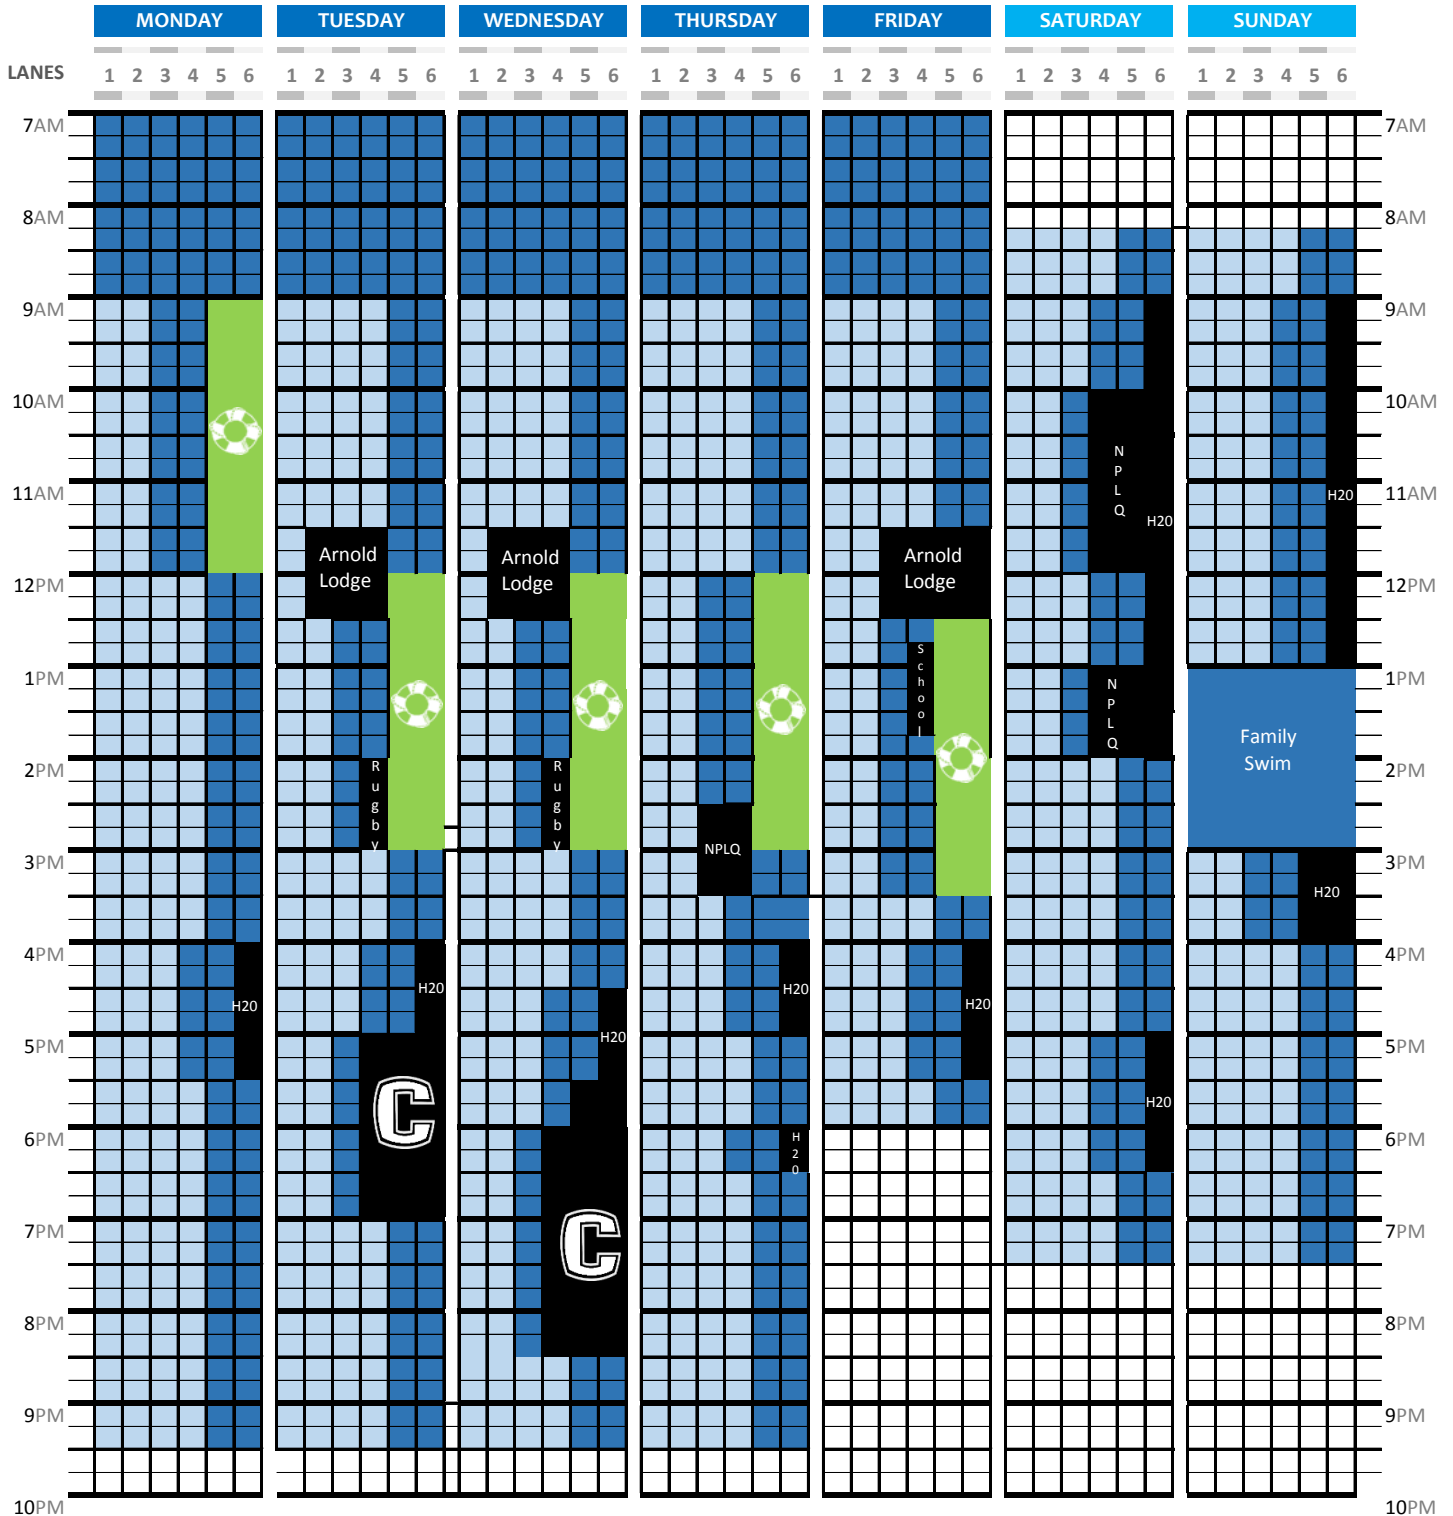

Swimming Pool Timetable:

Monday 10th Dec- Sunday 16th Dec 2018

GENERAL SWIM

LANE SWIM

FAMILY SWIM

TRIATHLON

SWIMMING & WATERPOLO

WARWICK ACTIVE CLASSES

CANOE POLO

SUB AQUA

LADIES ONLY SWIMMING

CANOE

LIFESAVING

EXTERNAL SESSION

PLEASE NOTE - Our timetable is subject to change please visit our website for latest details: warwick.ac.uk/sport