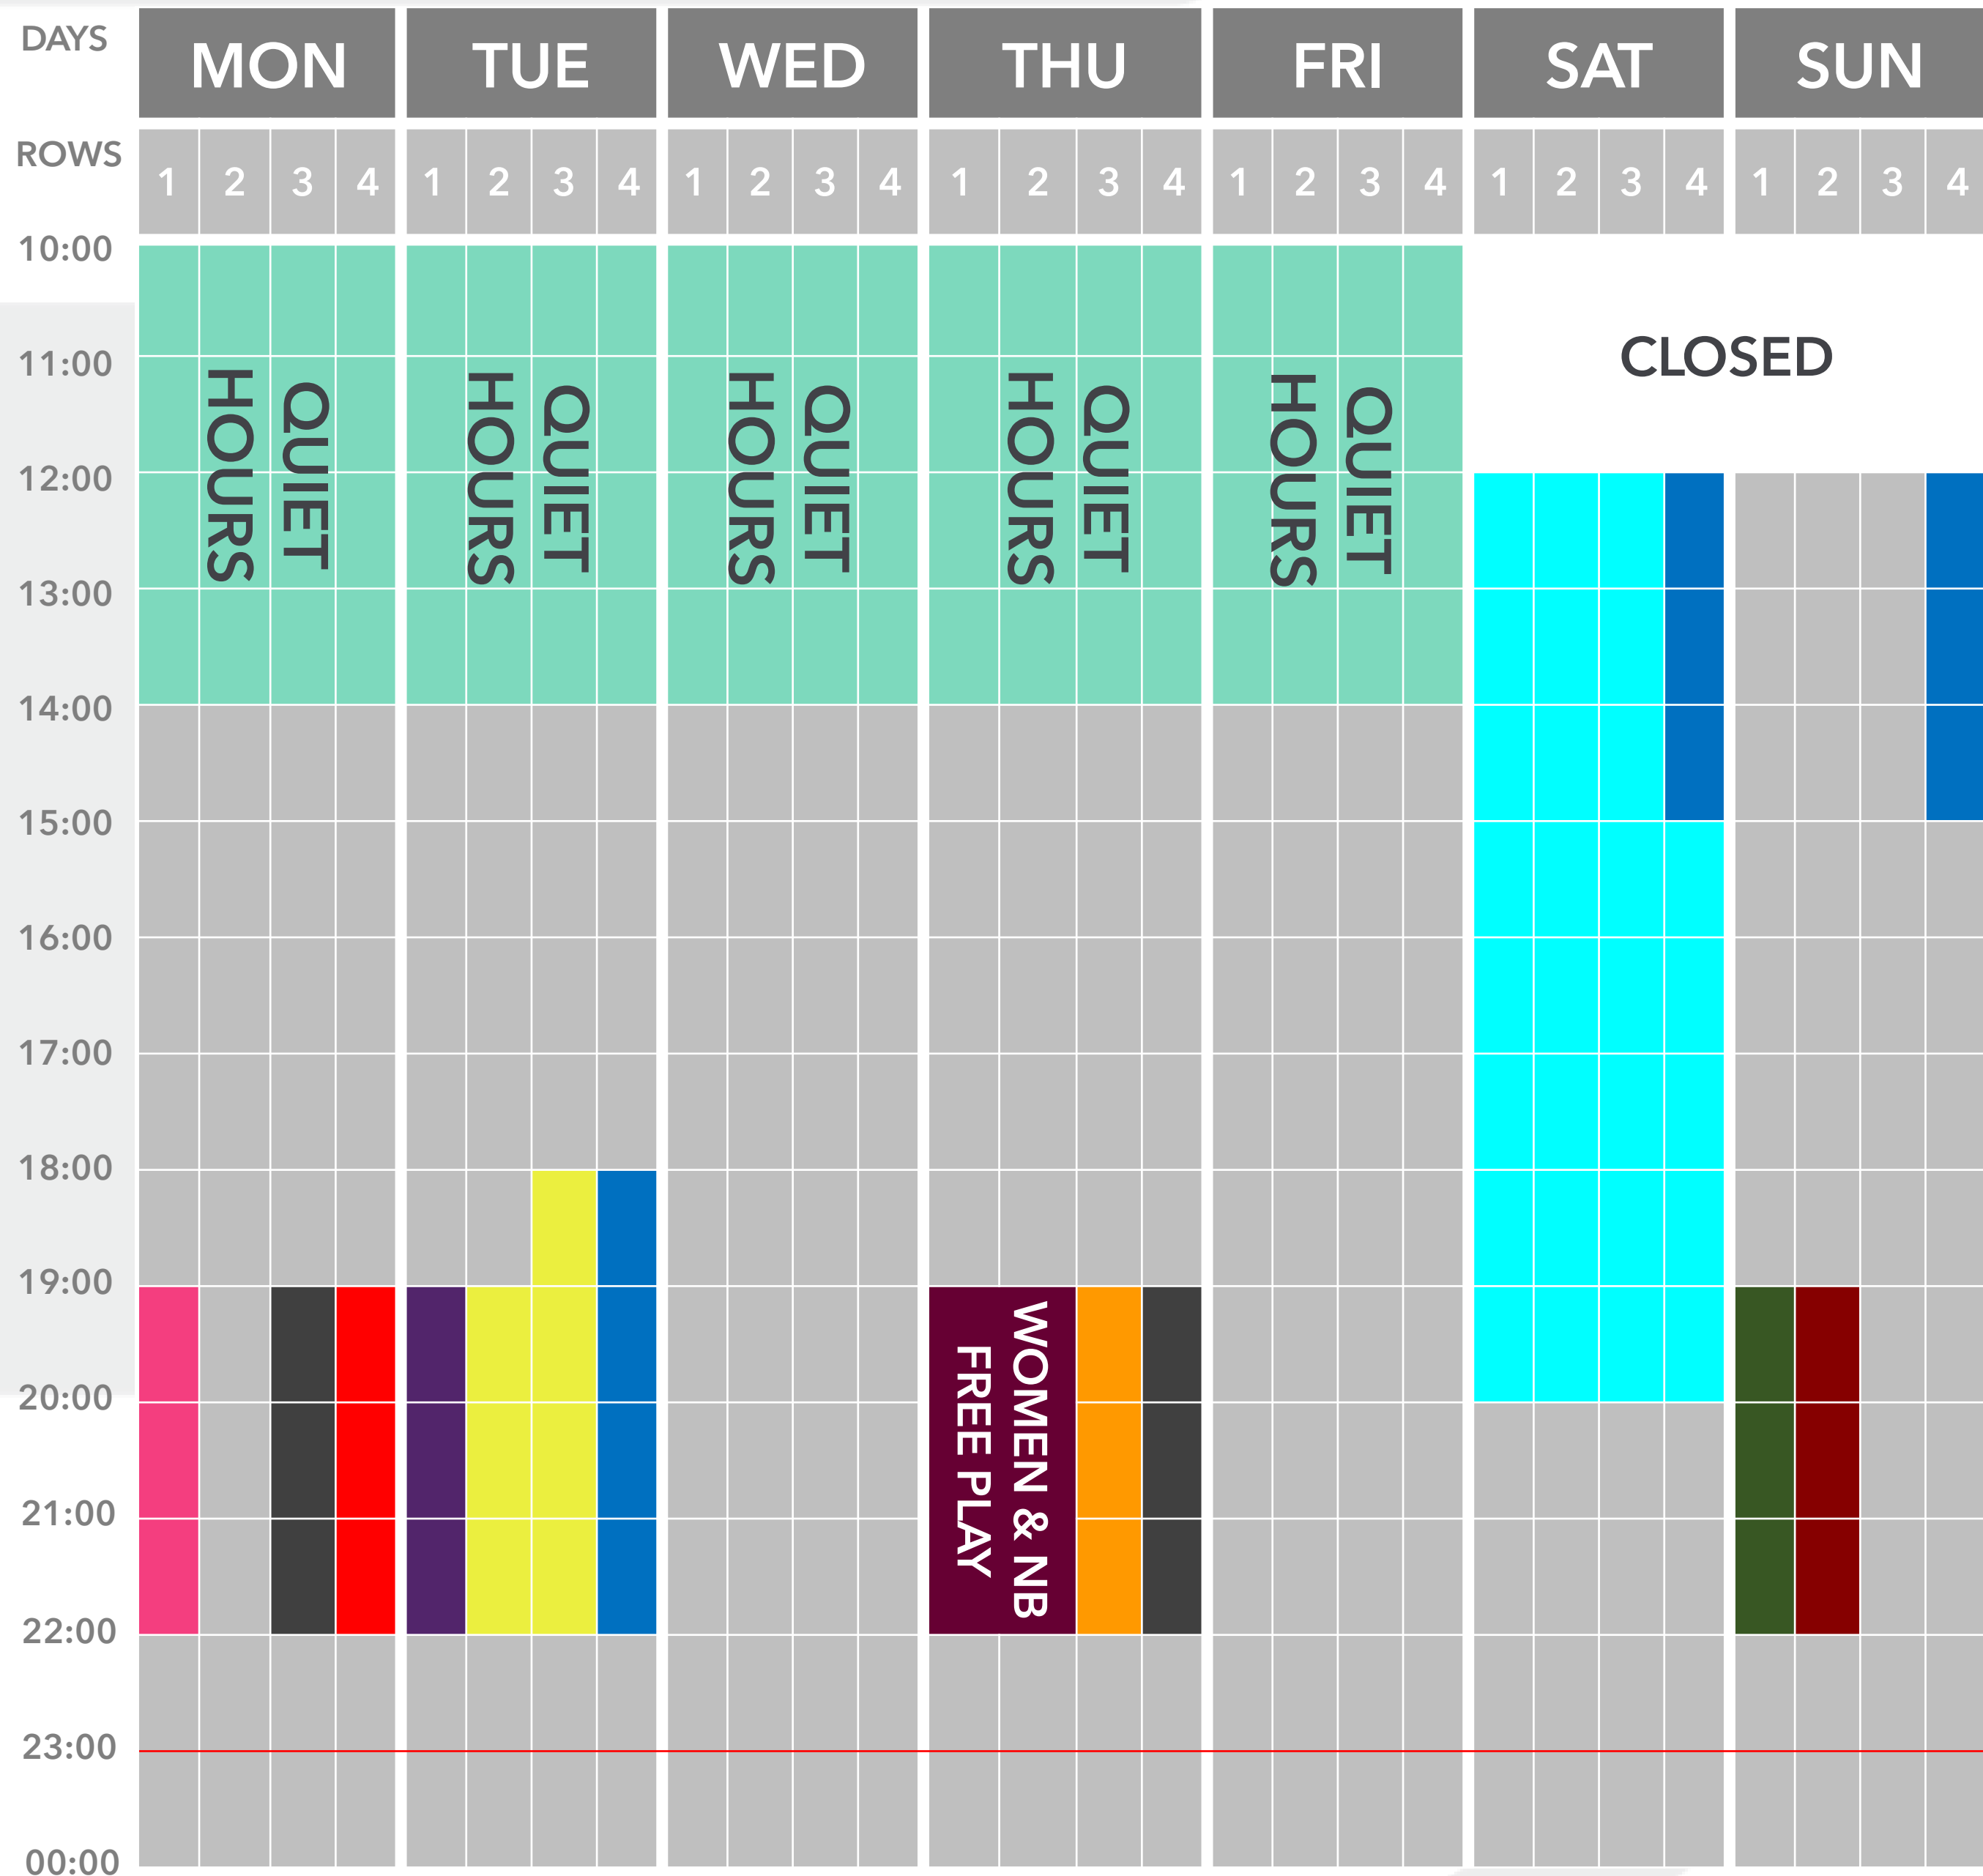

ESPORTS CENTRE TIMETABLE

MON 22/11 - SUN 28/11

THE ESPORTS CENTRE CLOSSES AT MIDNIGHT 00:00 - **LAST ENTRY AT 23:00**

ESPORTS CENTRE TIMETABLE

MON 29/11 - SUN 05/12

THE ESPORTS CENTRE CLOSSES AT MIDNIGHT 00:00 - **LAST ENTRY AT 23:00**