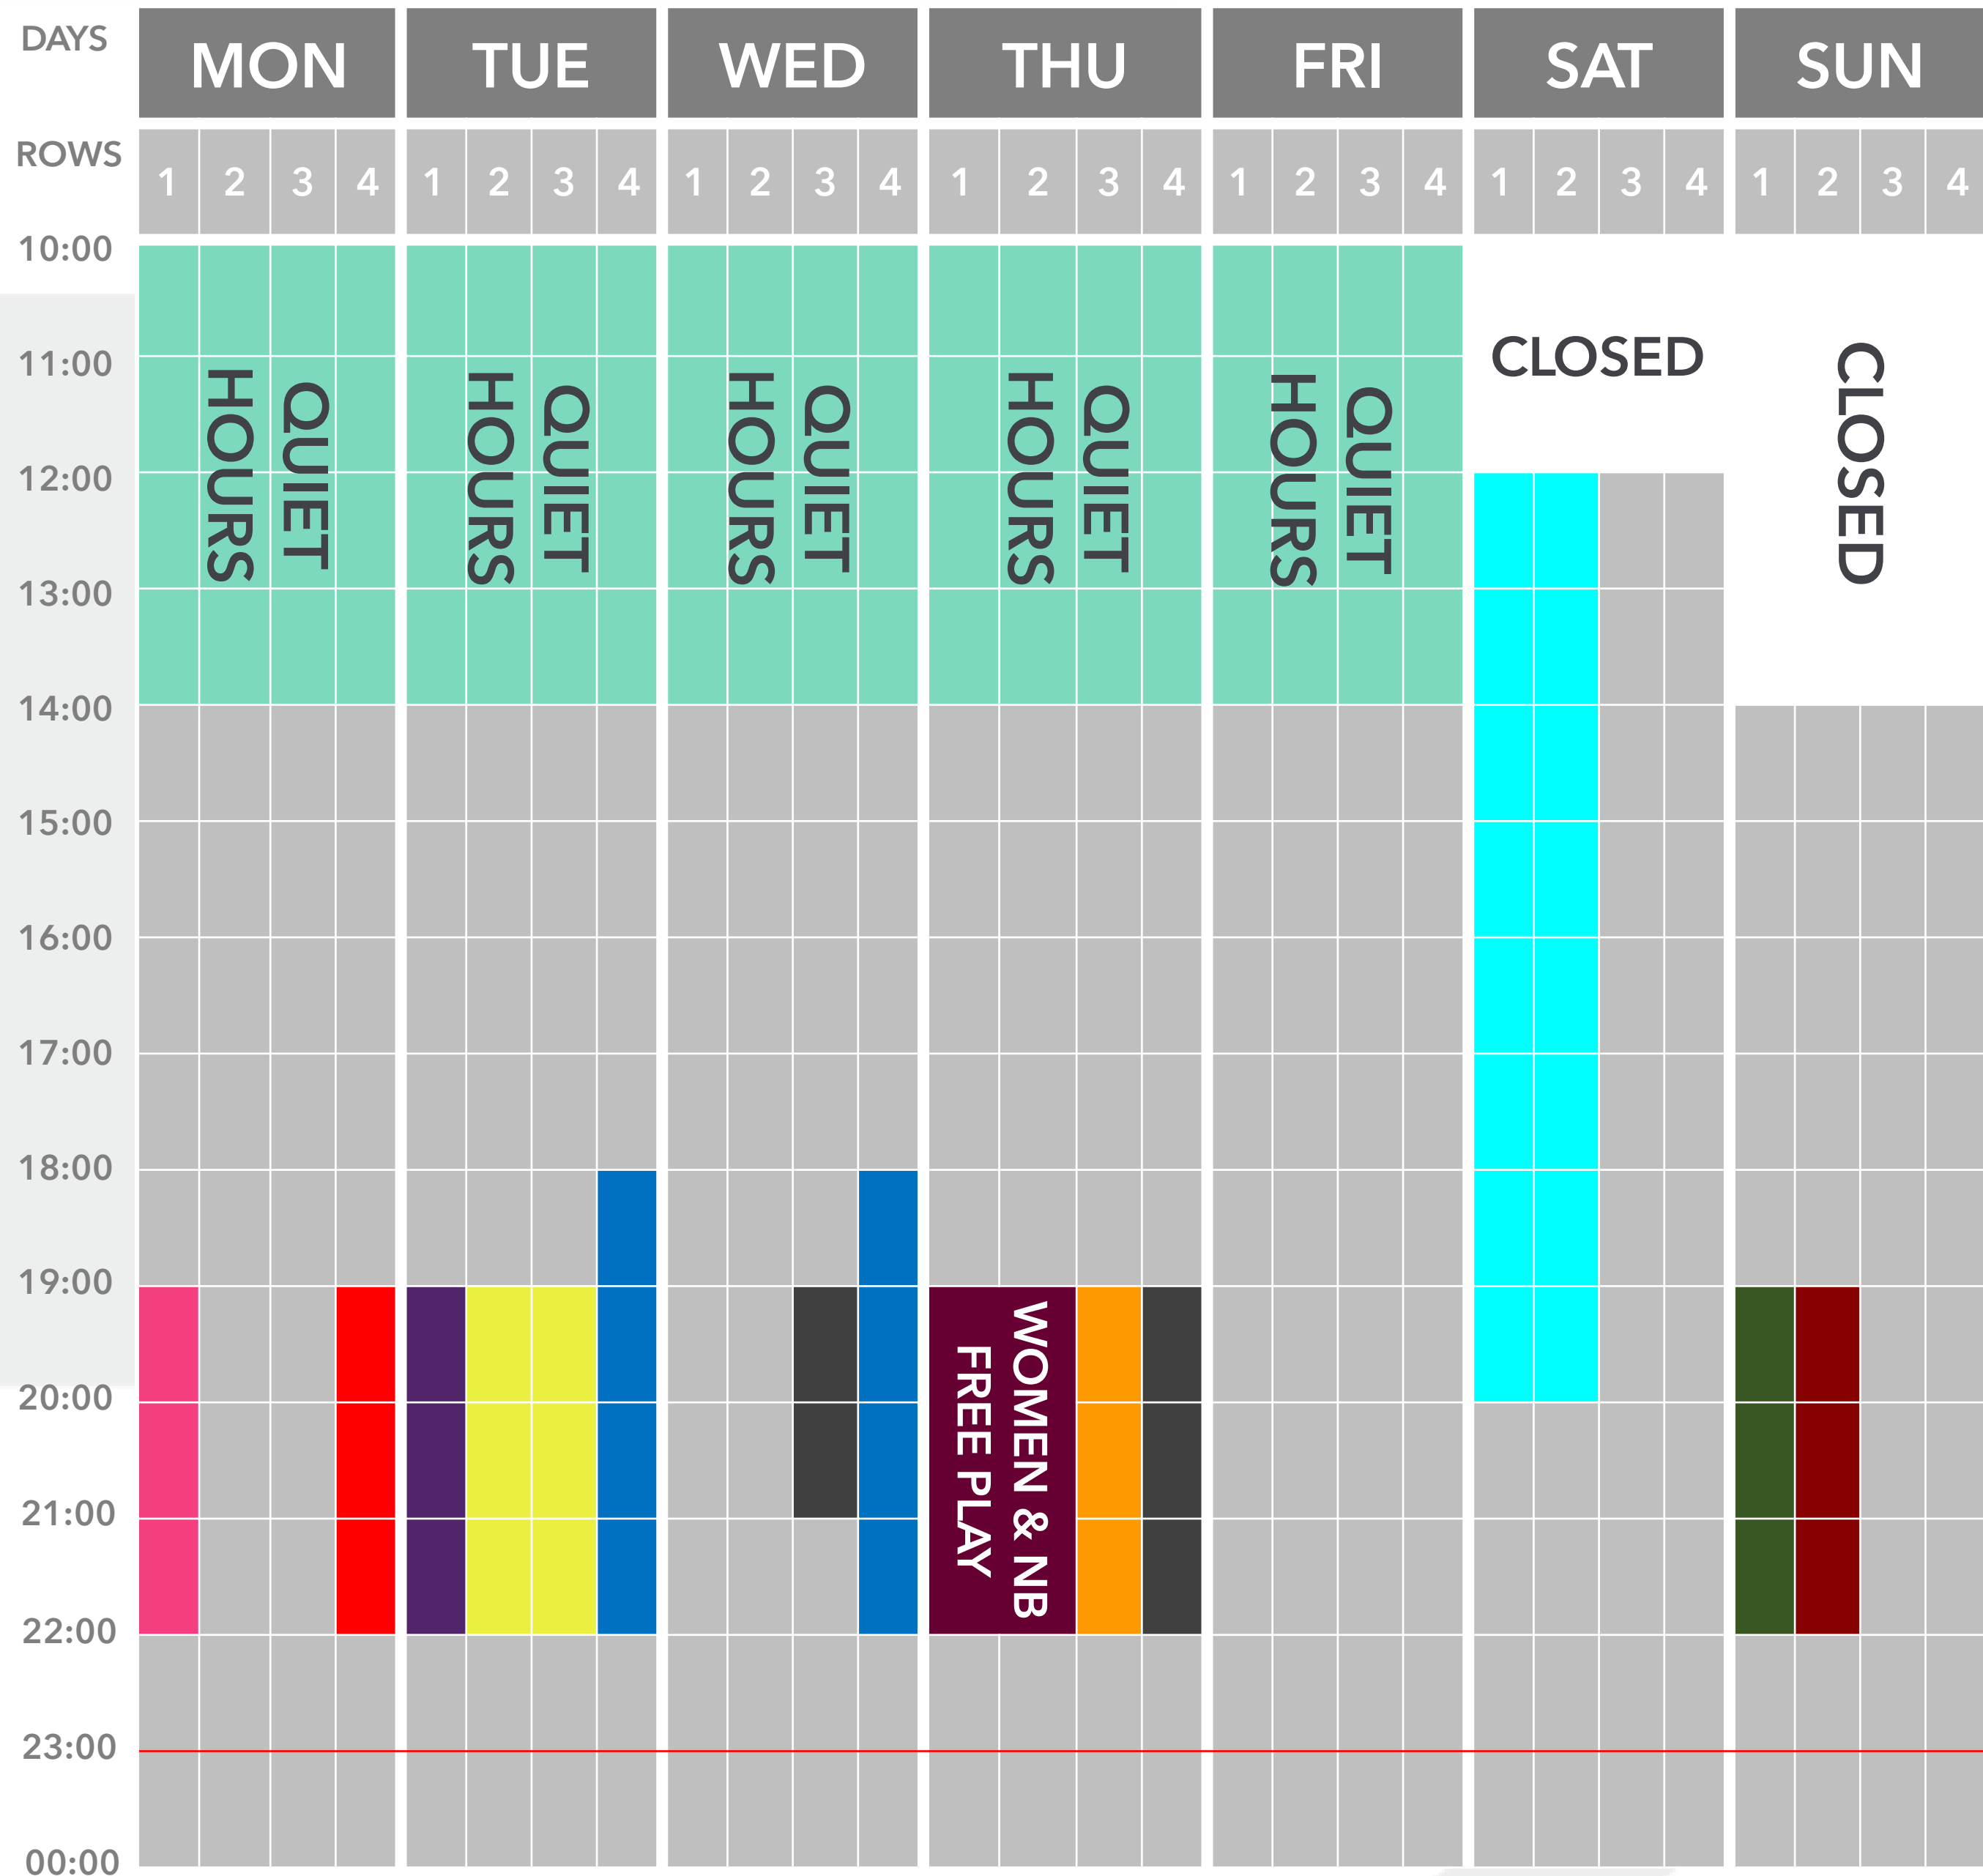

ESPORTS CENTRE TIMETABLE

MON 22/11 - SUN 28/11

THE ESPORTS CENTRE CLOSSES AT MIDNIGHT 00:00 - **LAST ENTRY AT 23:00**

ESPORTS CENTRE TIMETABLE

MON 29/11 - SUN 05/12

THE ESPORTS CENTRE CLOSSES AT MIDNIGHT 00:00 - **LAST ENTRY AT 23:00**