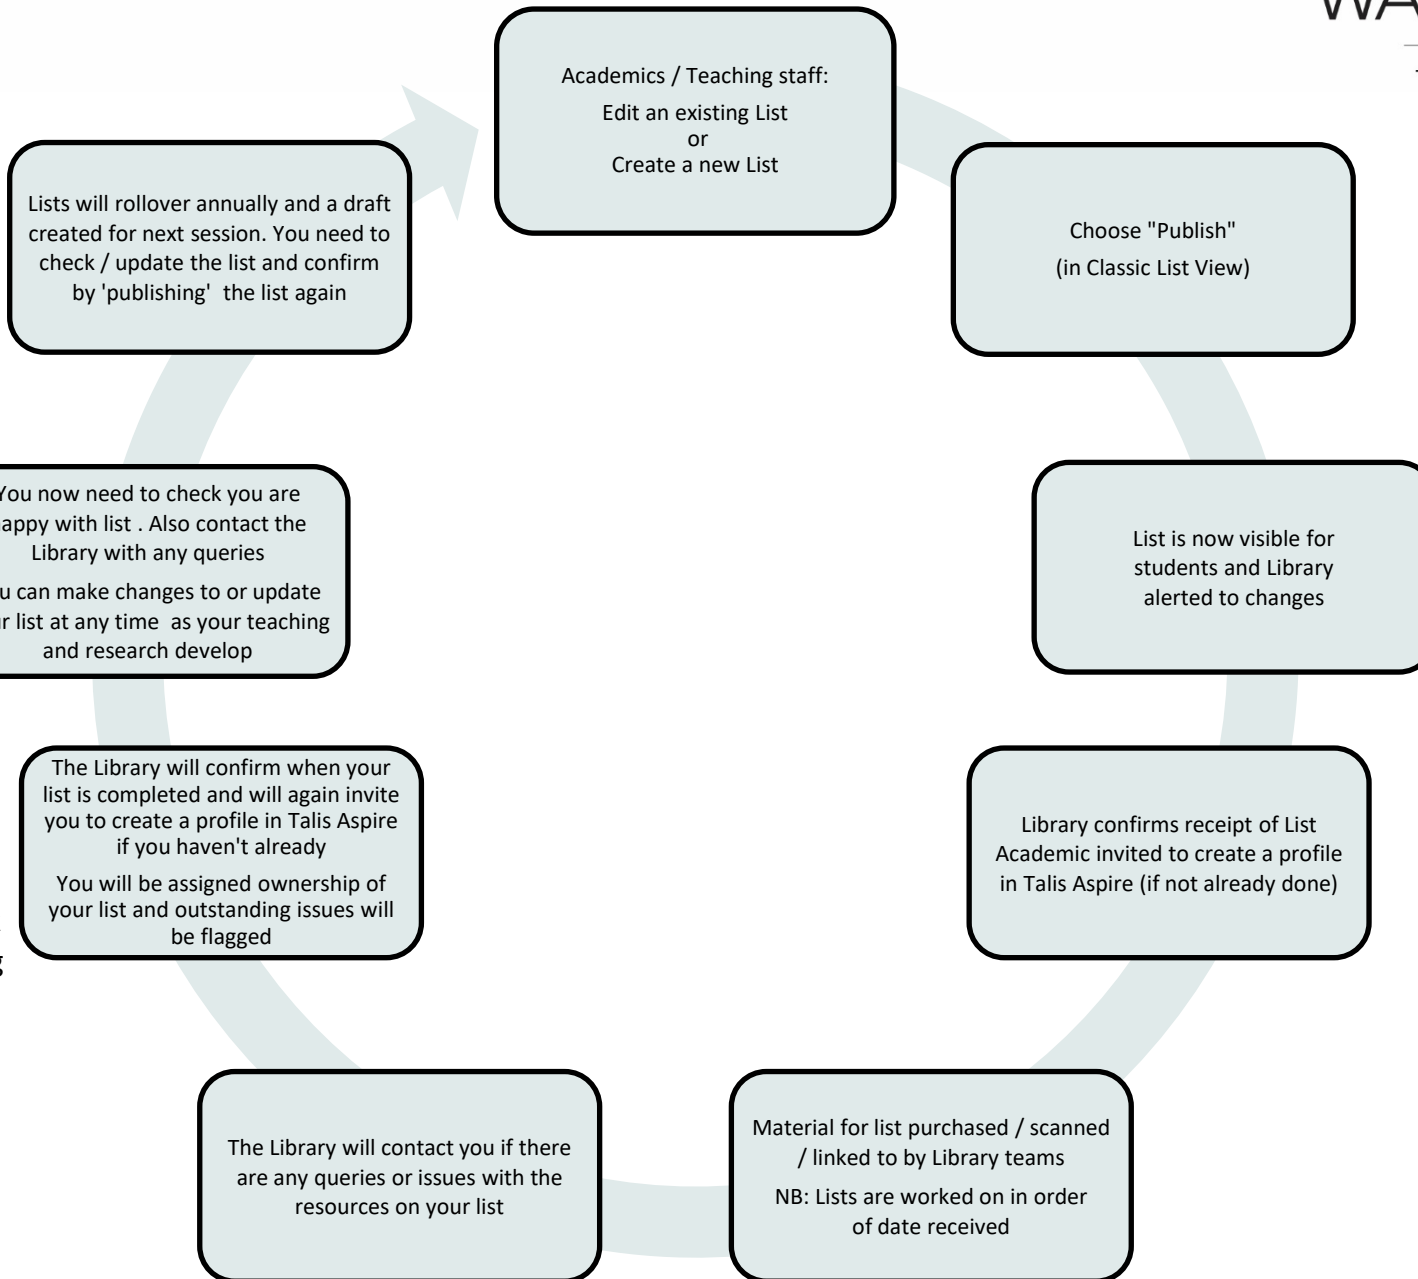

Lifecycle of your Reading List

At any time throughout the year:

- contact readinglists@warwick.ac.uk for help, advice and training
- make any required changes to your list - you don't have to wait for the annual 'call out' for lists